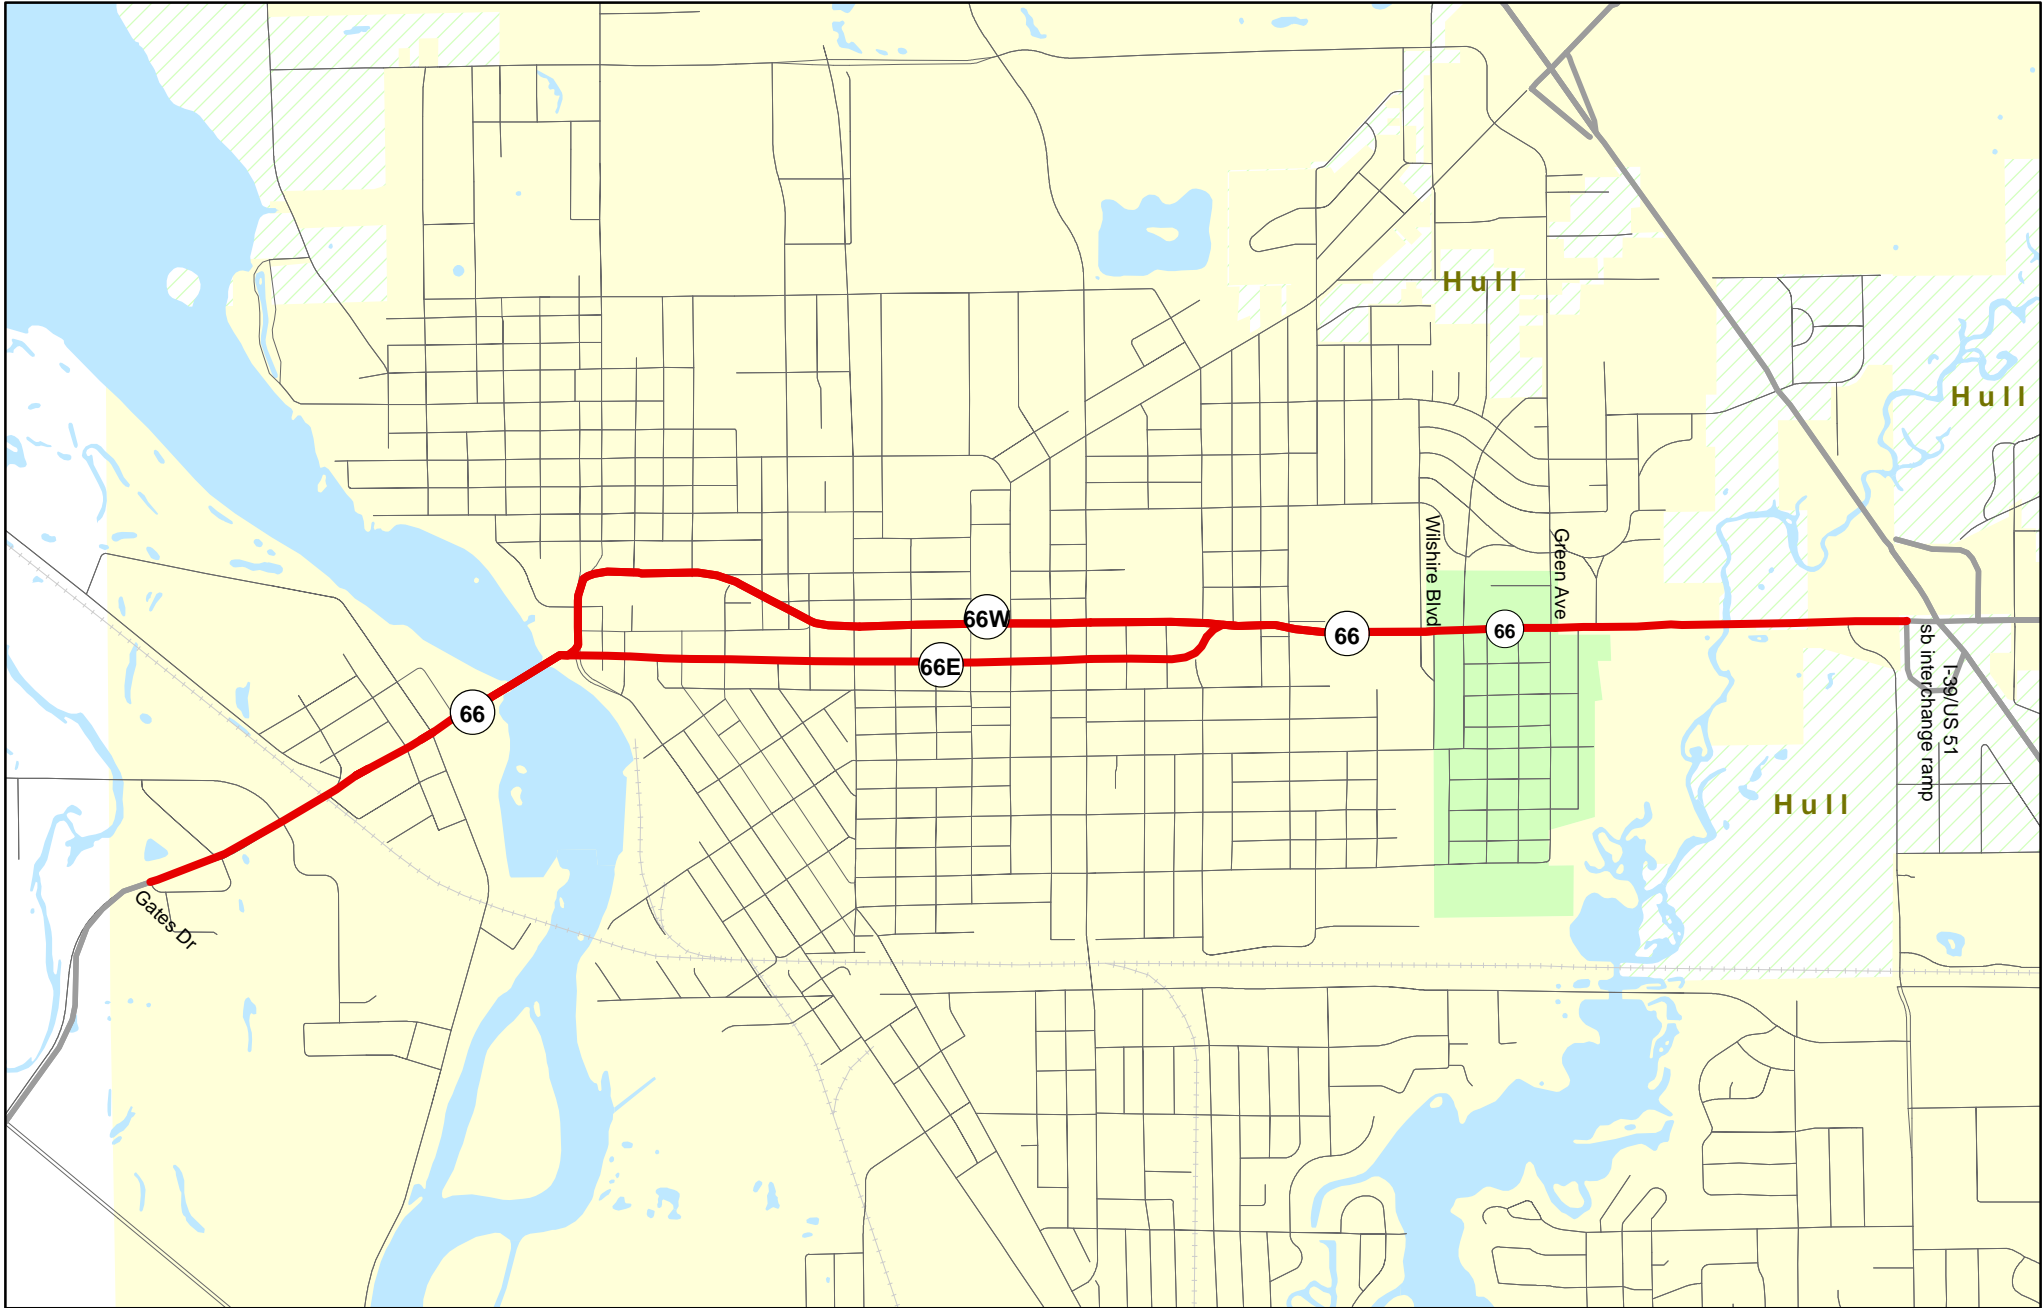

Community: STEVENS POINT
County: Portage
Connecting Highways

Legend

 Connecting Highway
 Other

 City or Village
 Village of Park Ridge

 Town of Hull