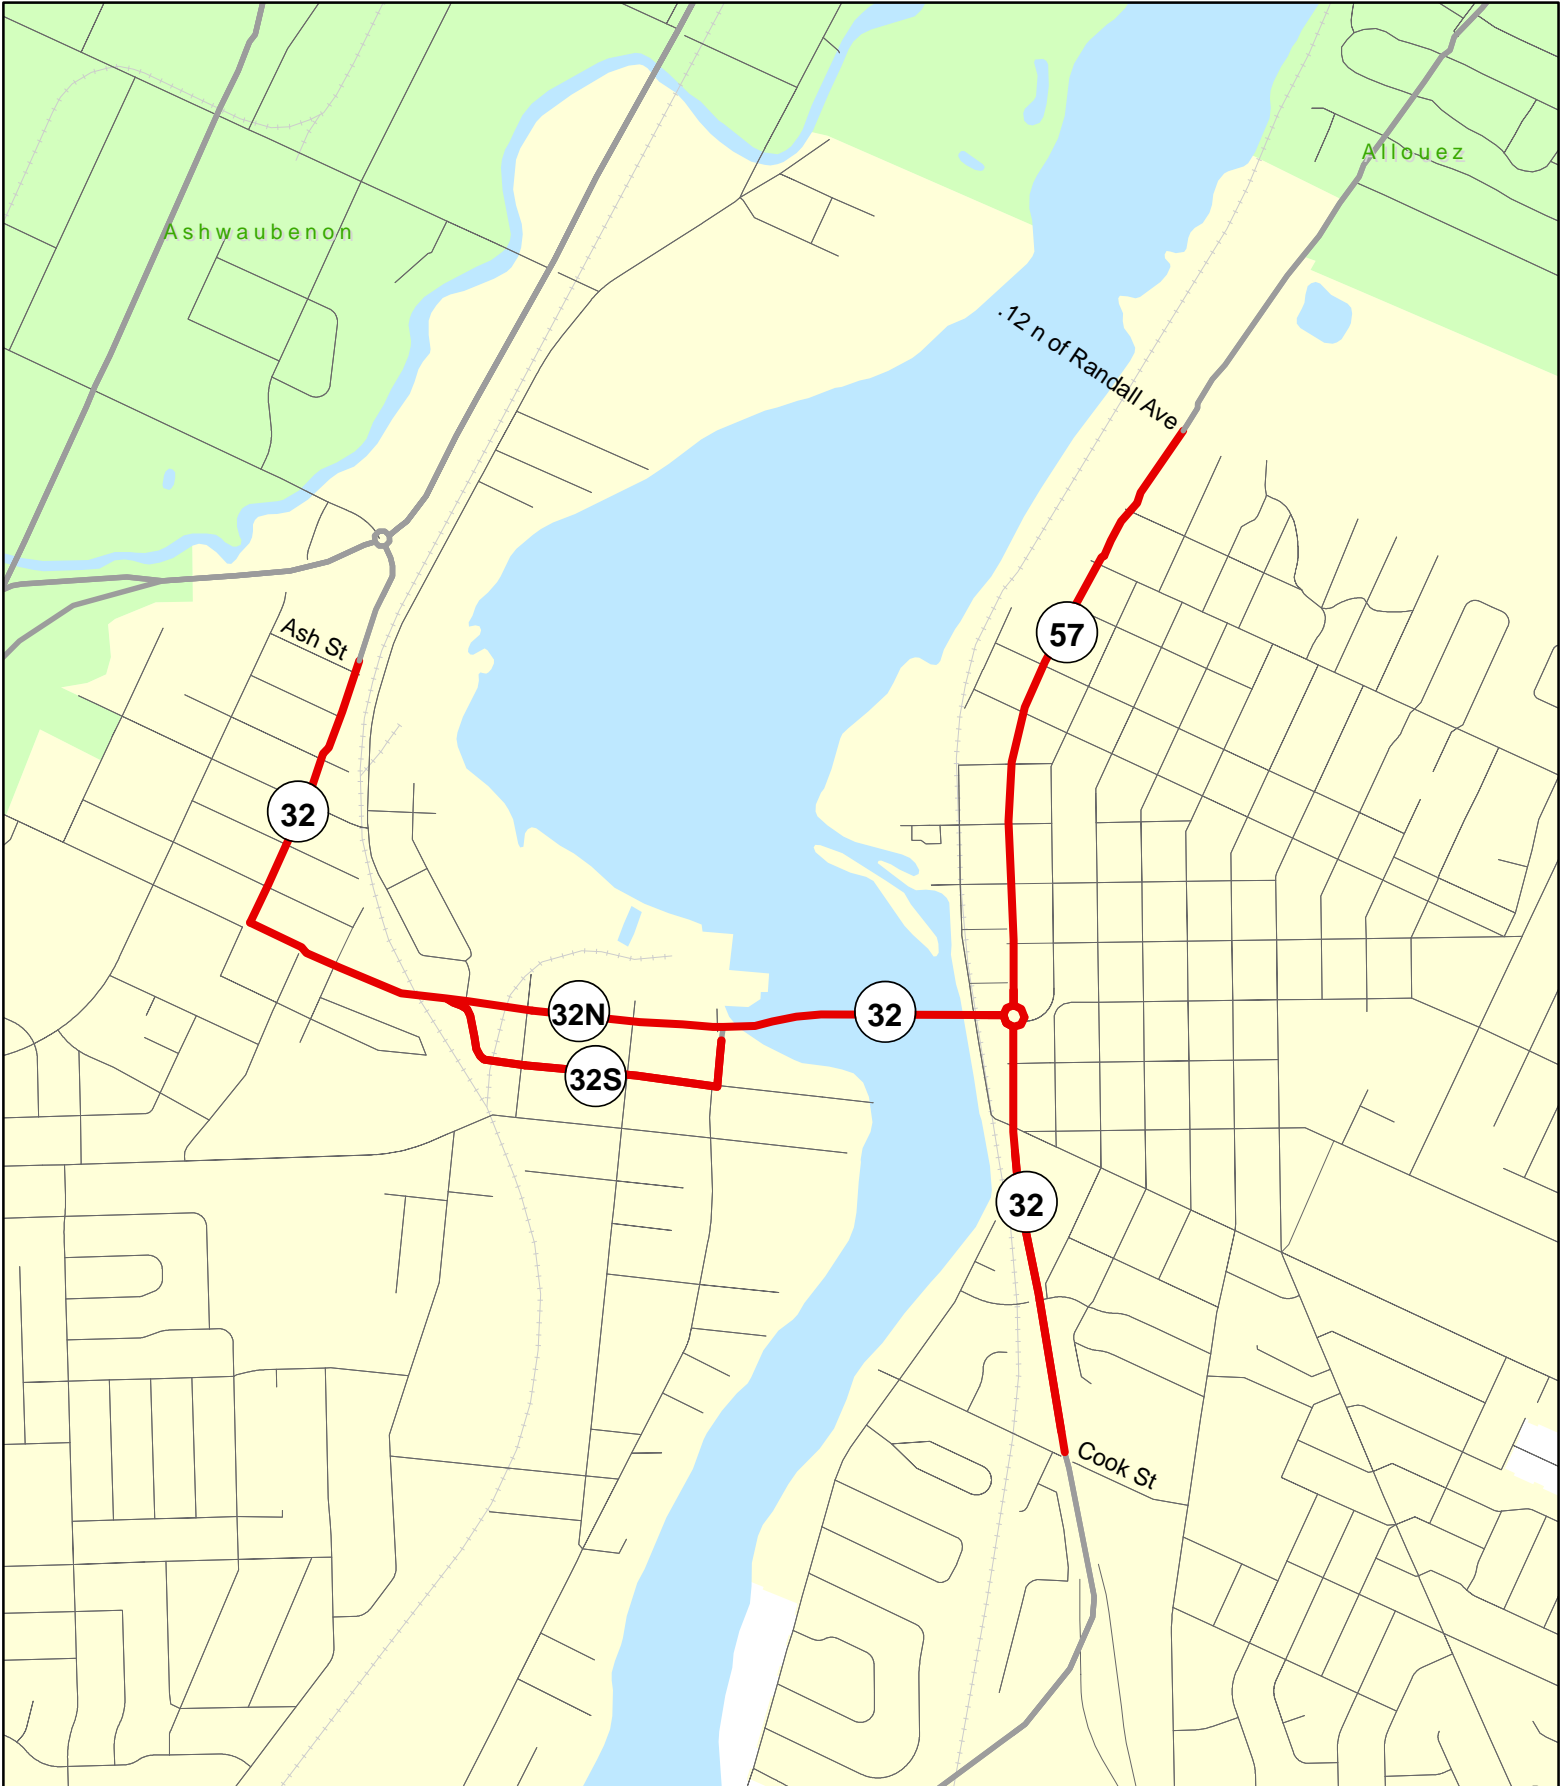

Community: DE PERE
County: Brown
Connecting Highways

Legend

-  Connecting Highway
-  City or Village
-  Other
-  Adjacent City/Village