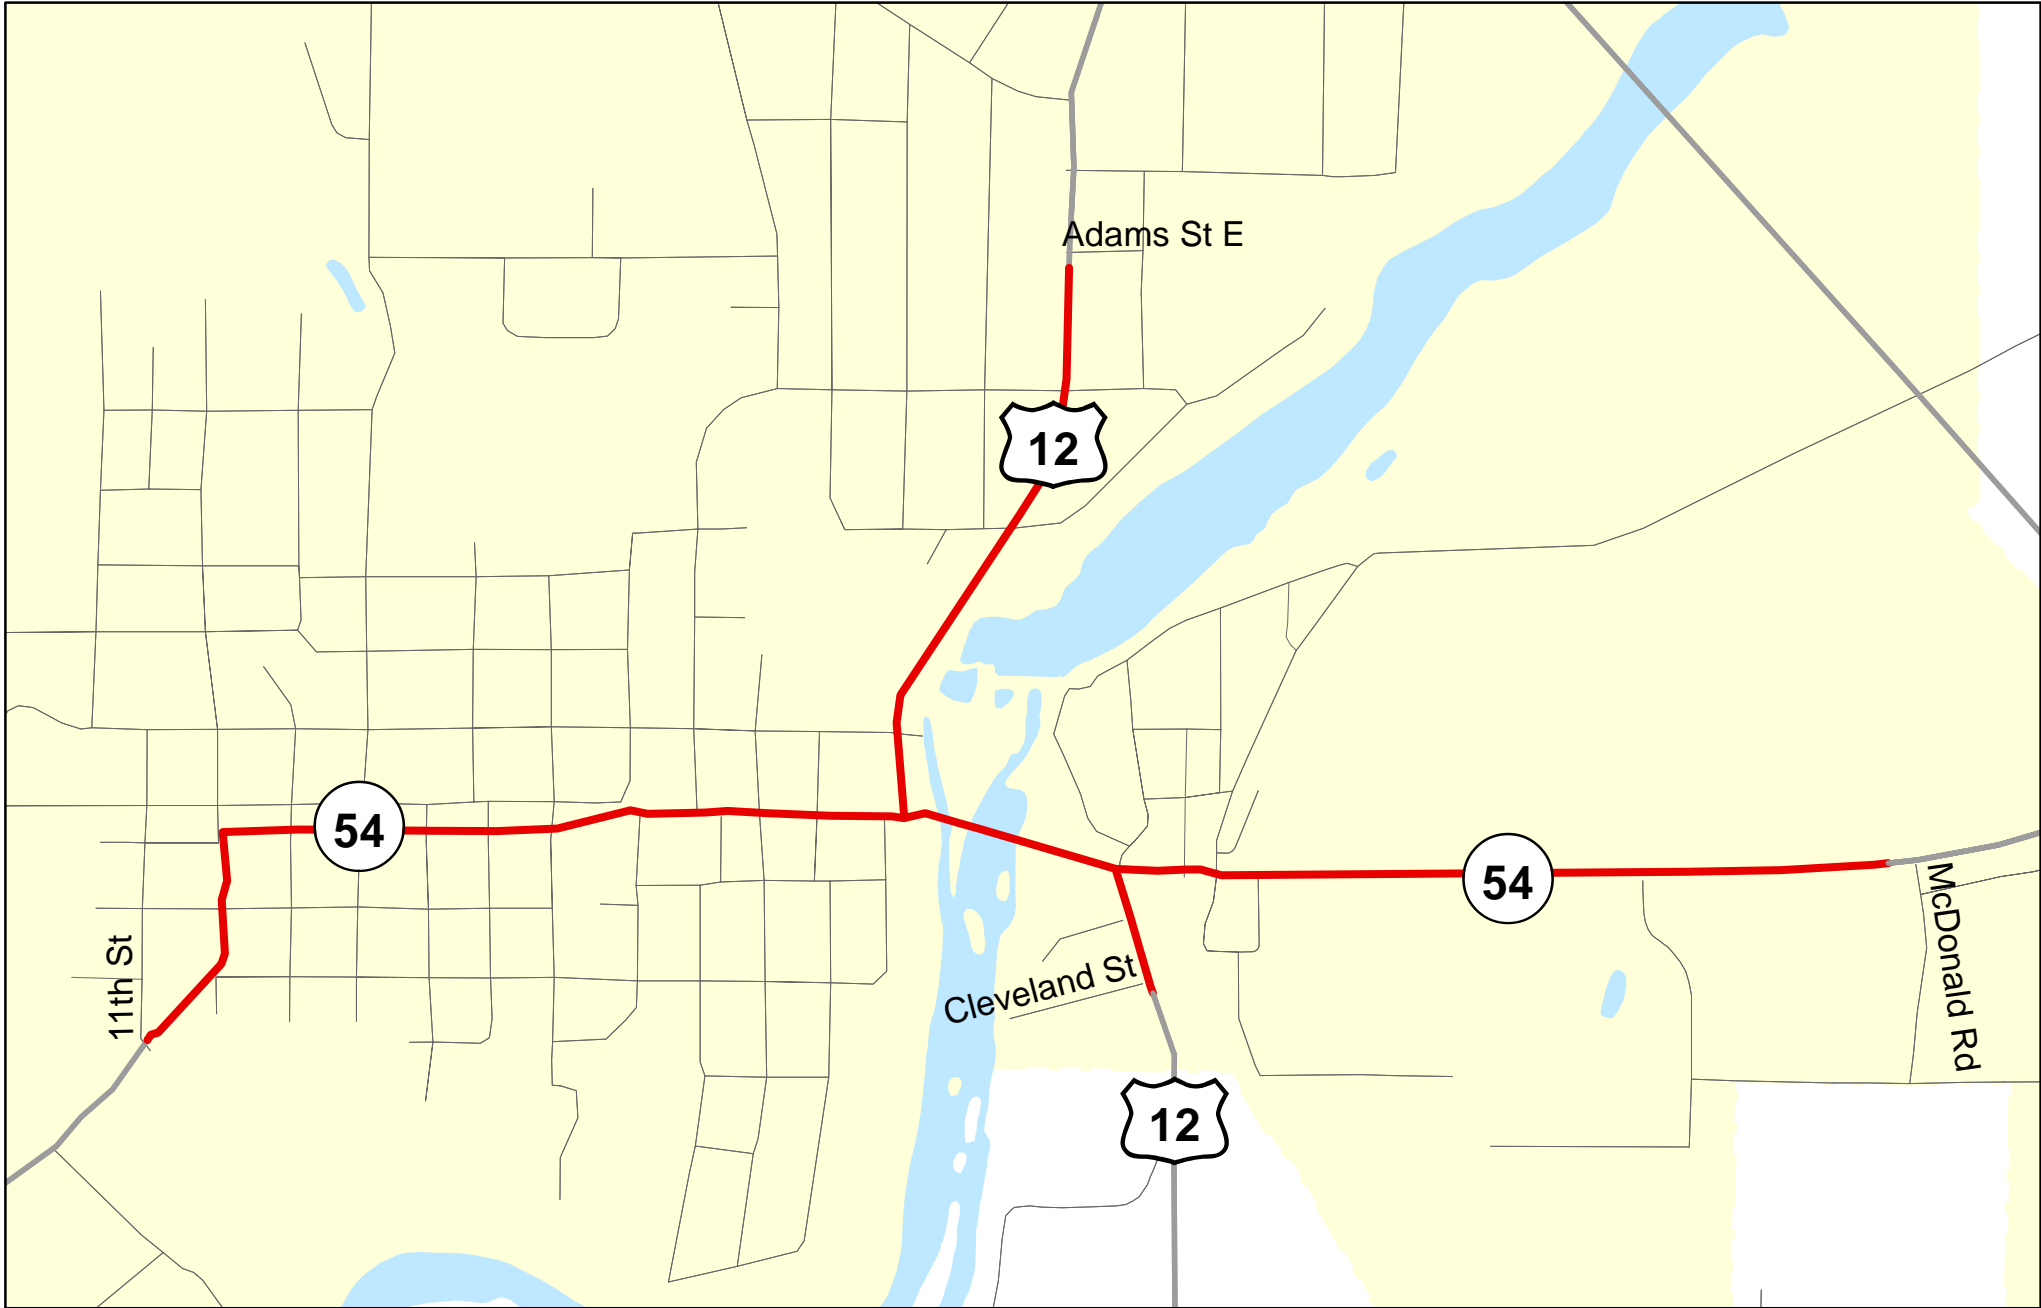

**Community: BLACK RIVER FALLS**

**County: Jackson**

**Connecting Highways**

**Legend**

 Connecting Highway  
 Other

 City or Village

WisDOT Bureau of Planning and Economic Development  
PDF created: 1/1/2012

**Community: BLACK RIVER FALLS**  
**County: Jackson**