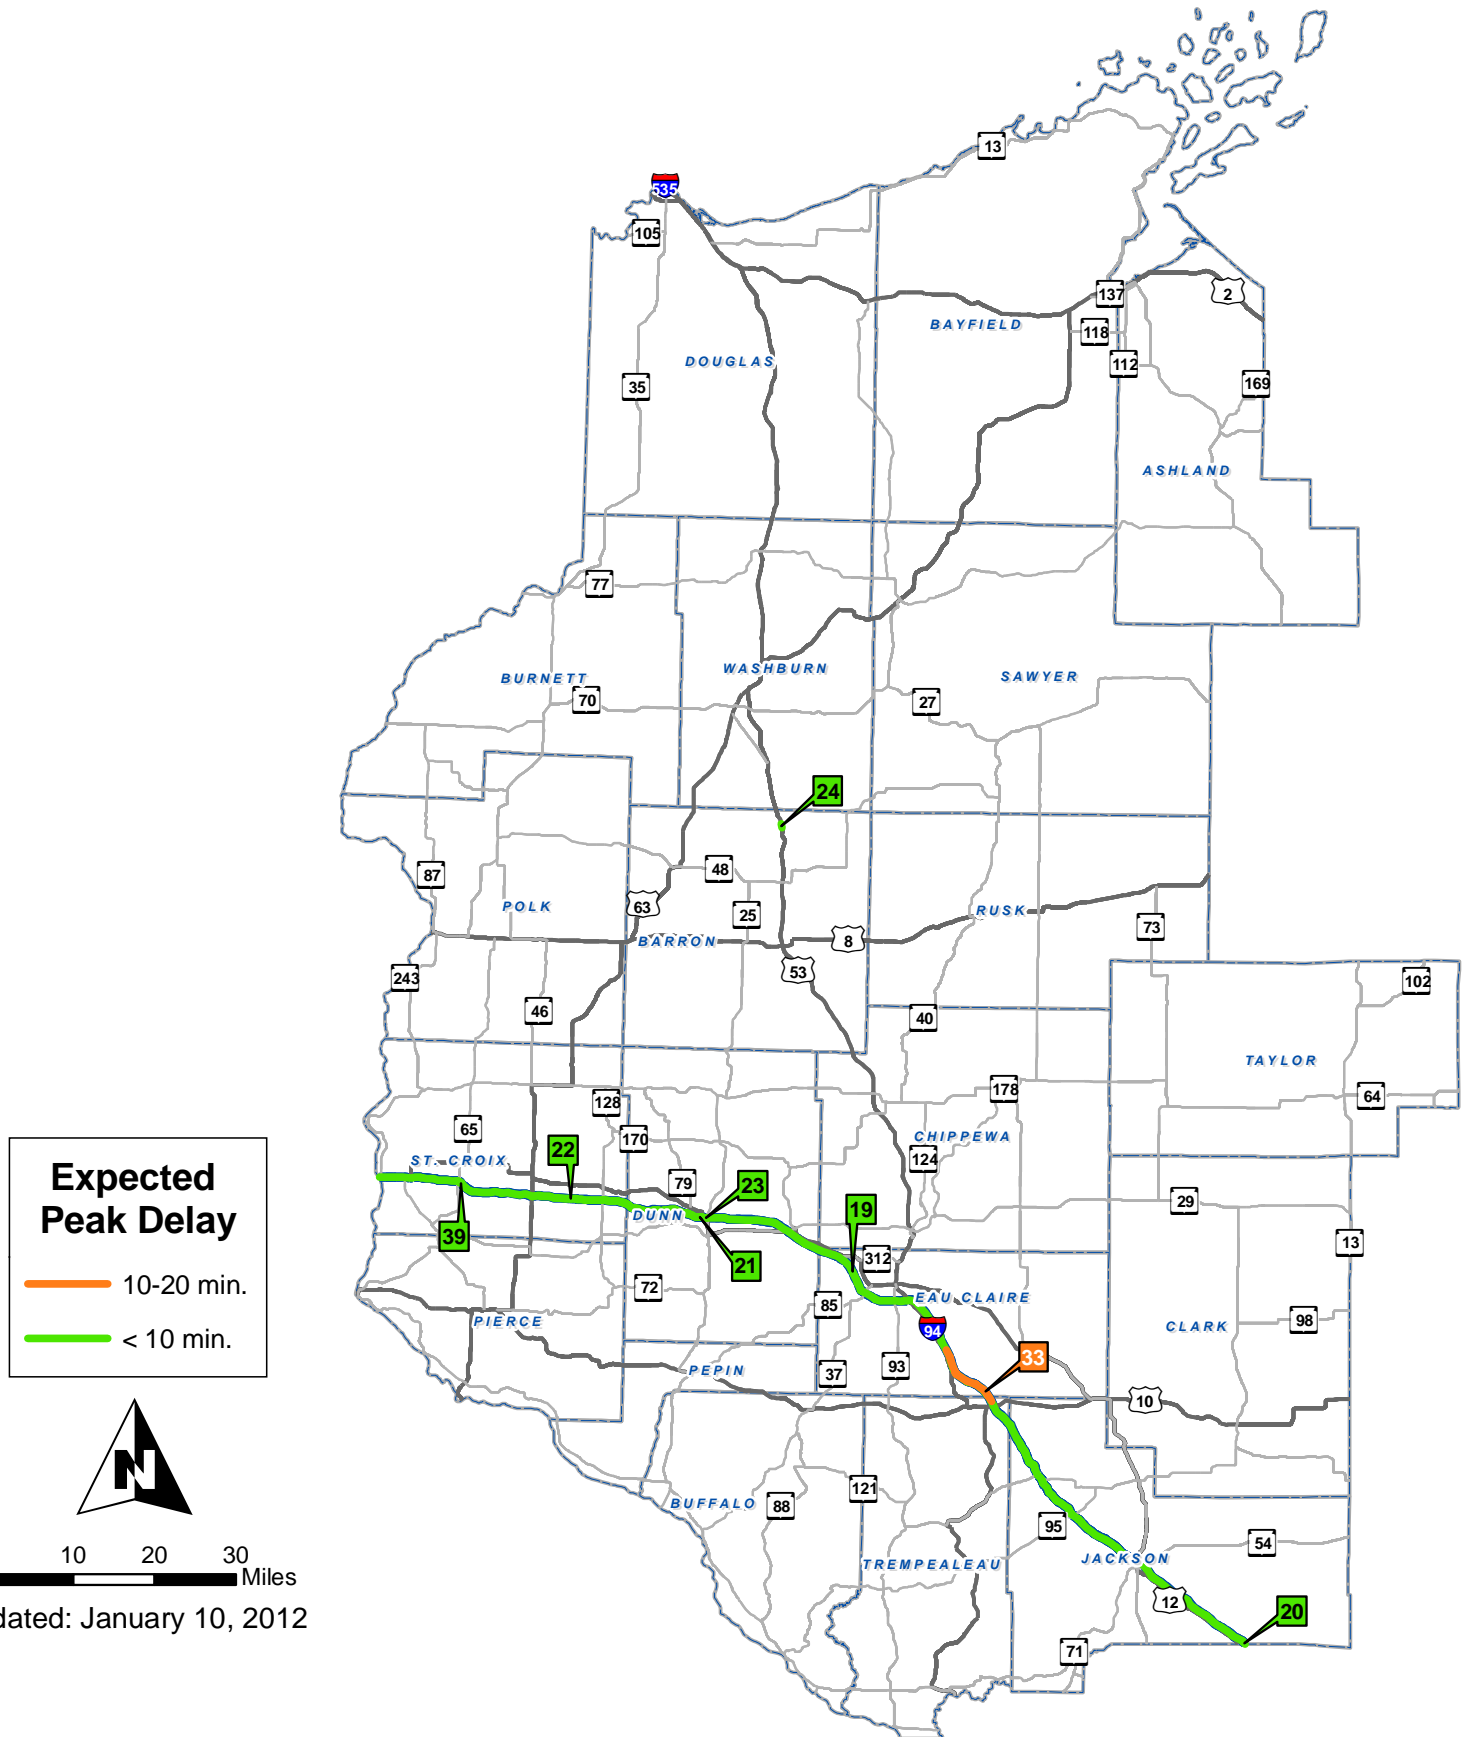

# Freeway & Expressway Work Zones Northwest Region

April 2012

Updated: January 10, 2012