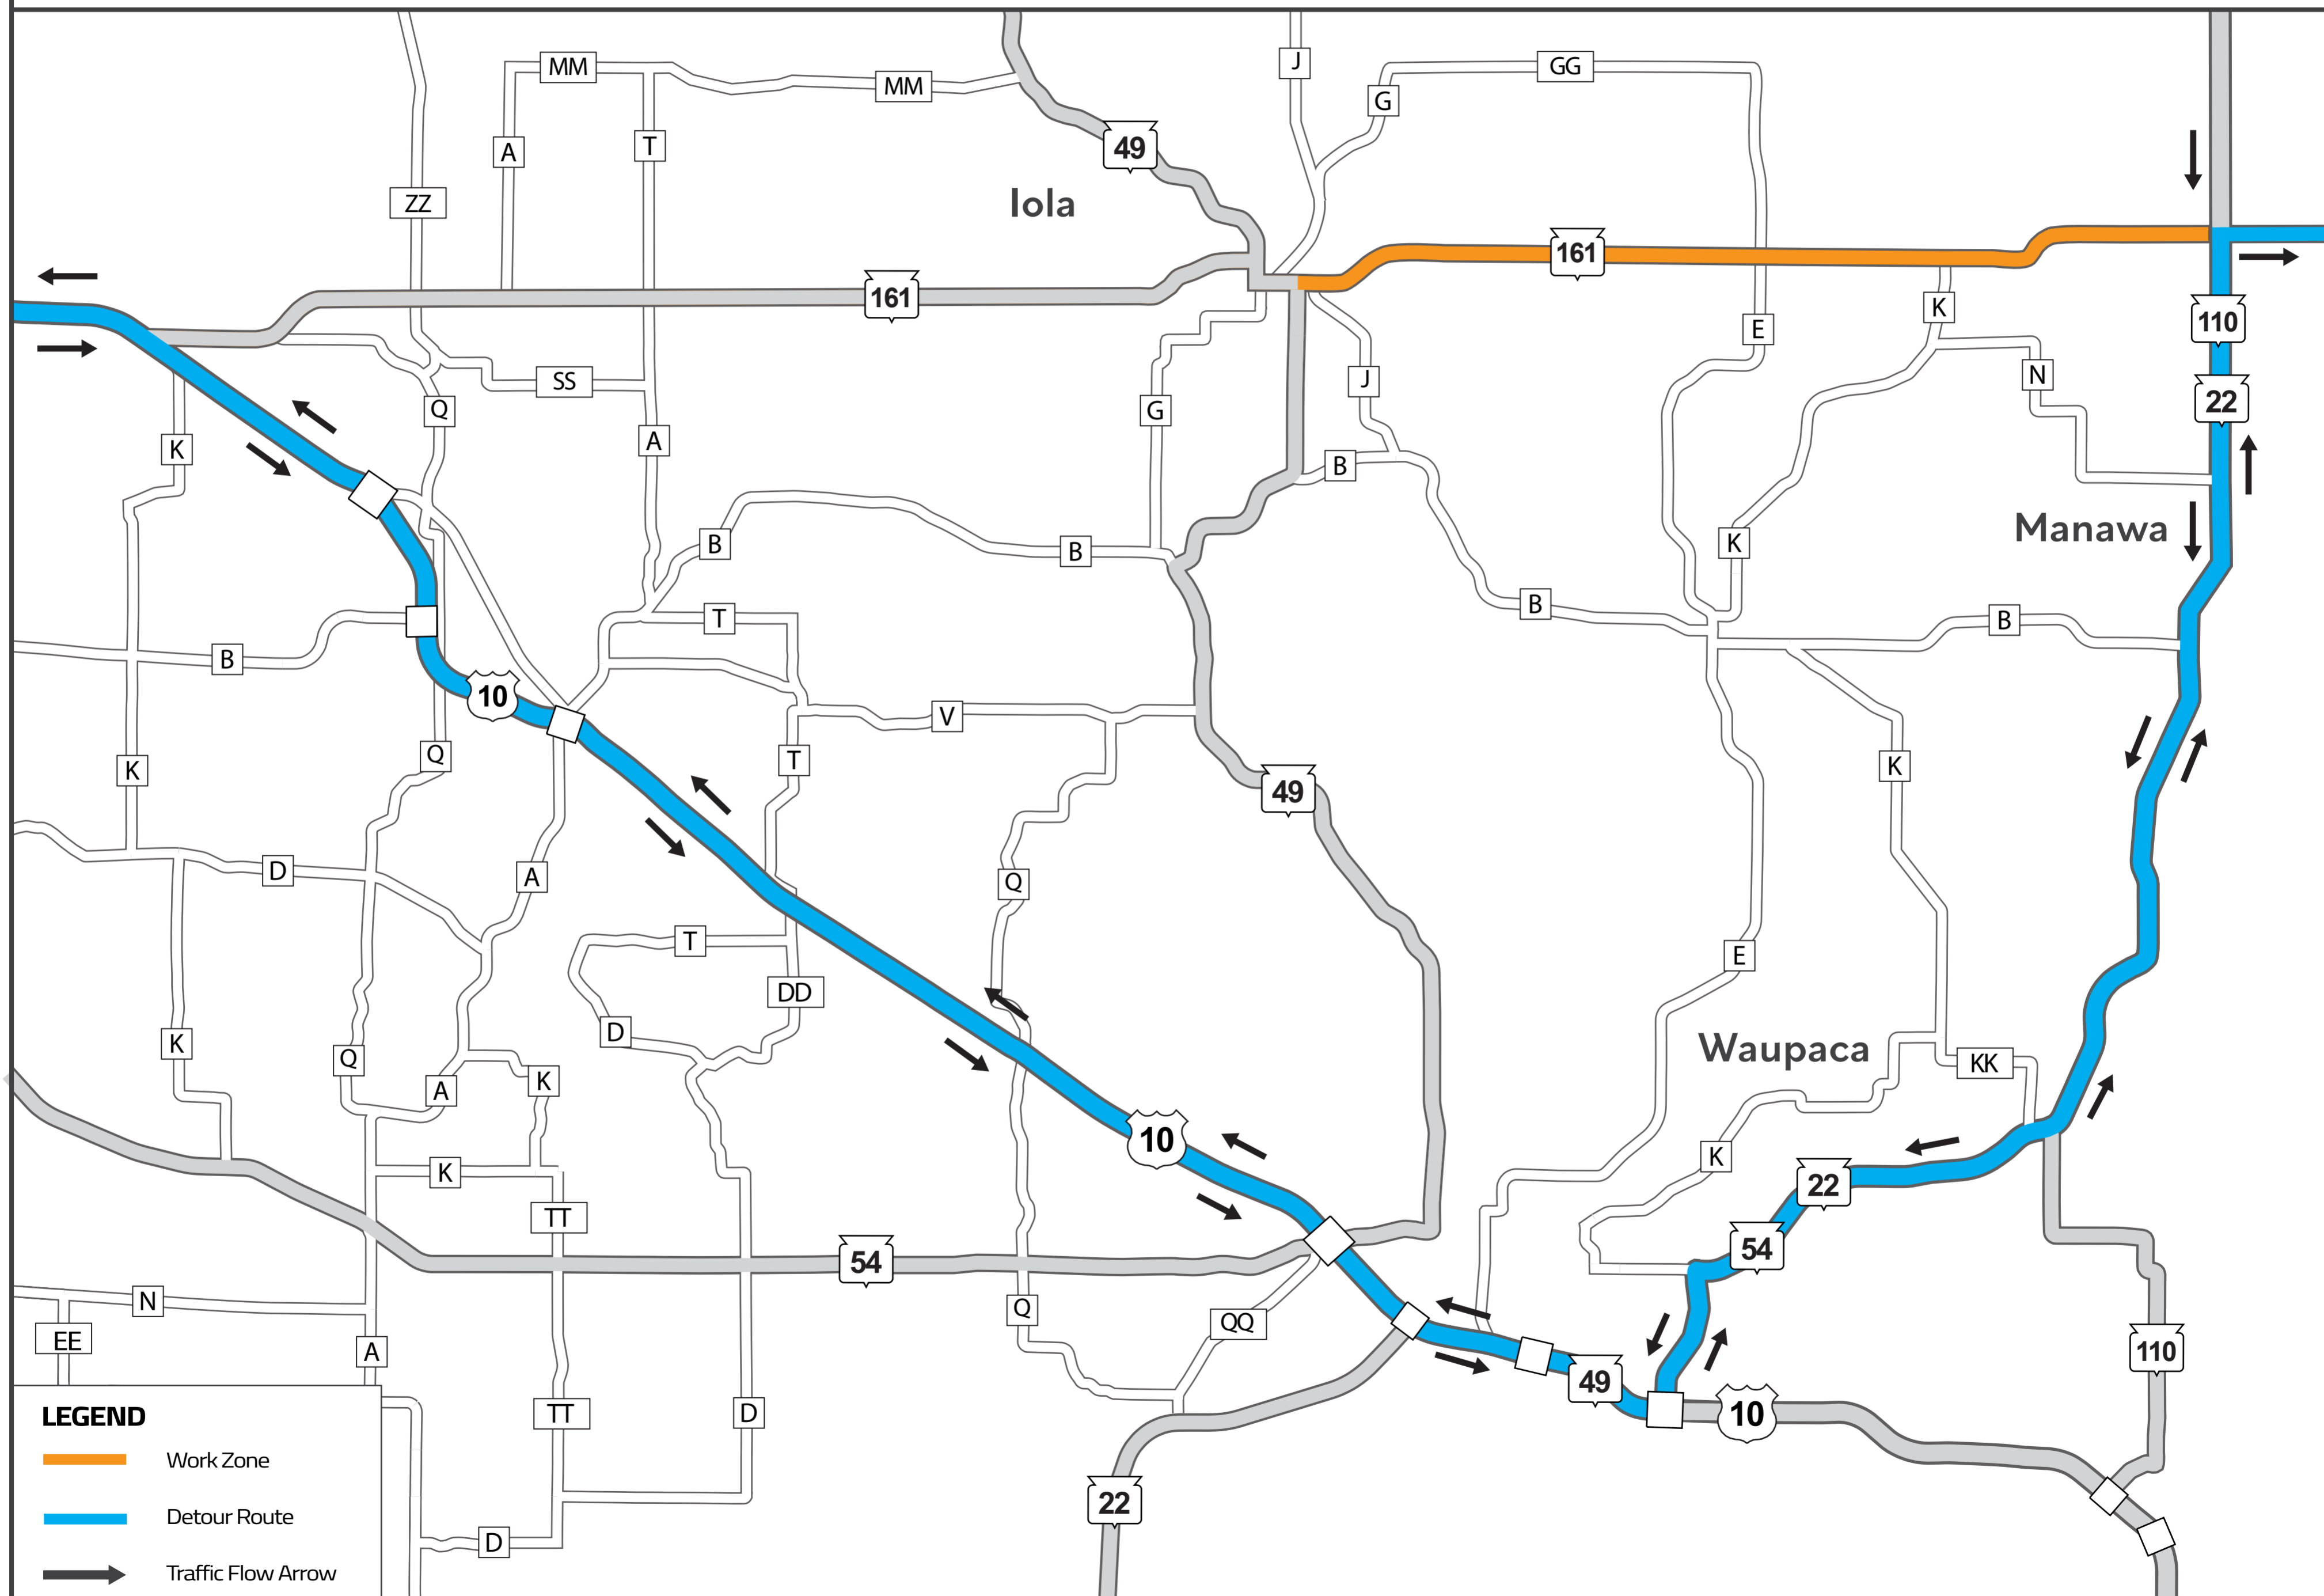

WIS 161 Detour Map Waupaca County

LEGEND

-  Work Zone
-  Detour Route
-  Traffic Flow Arrow