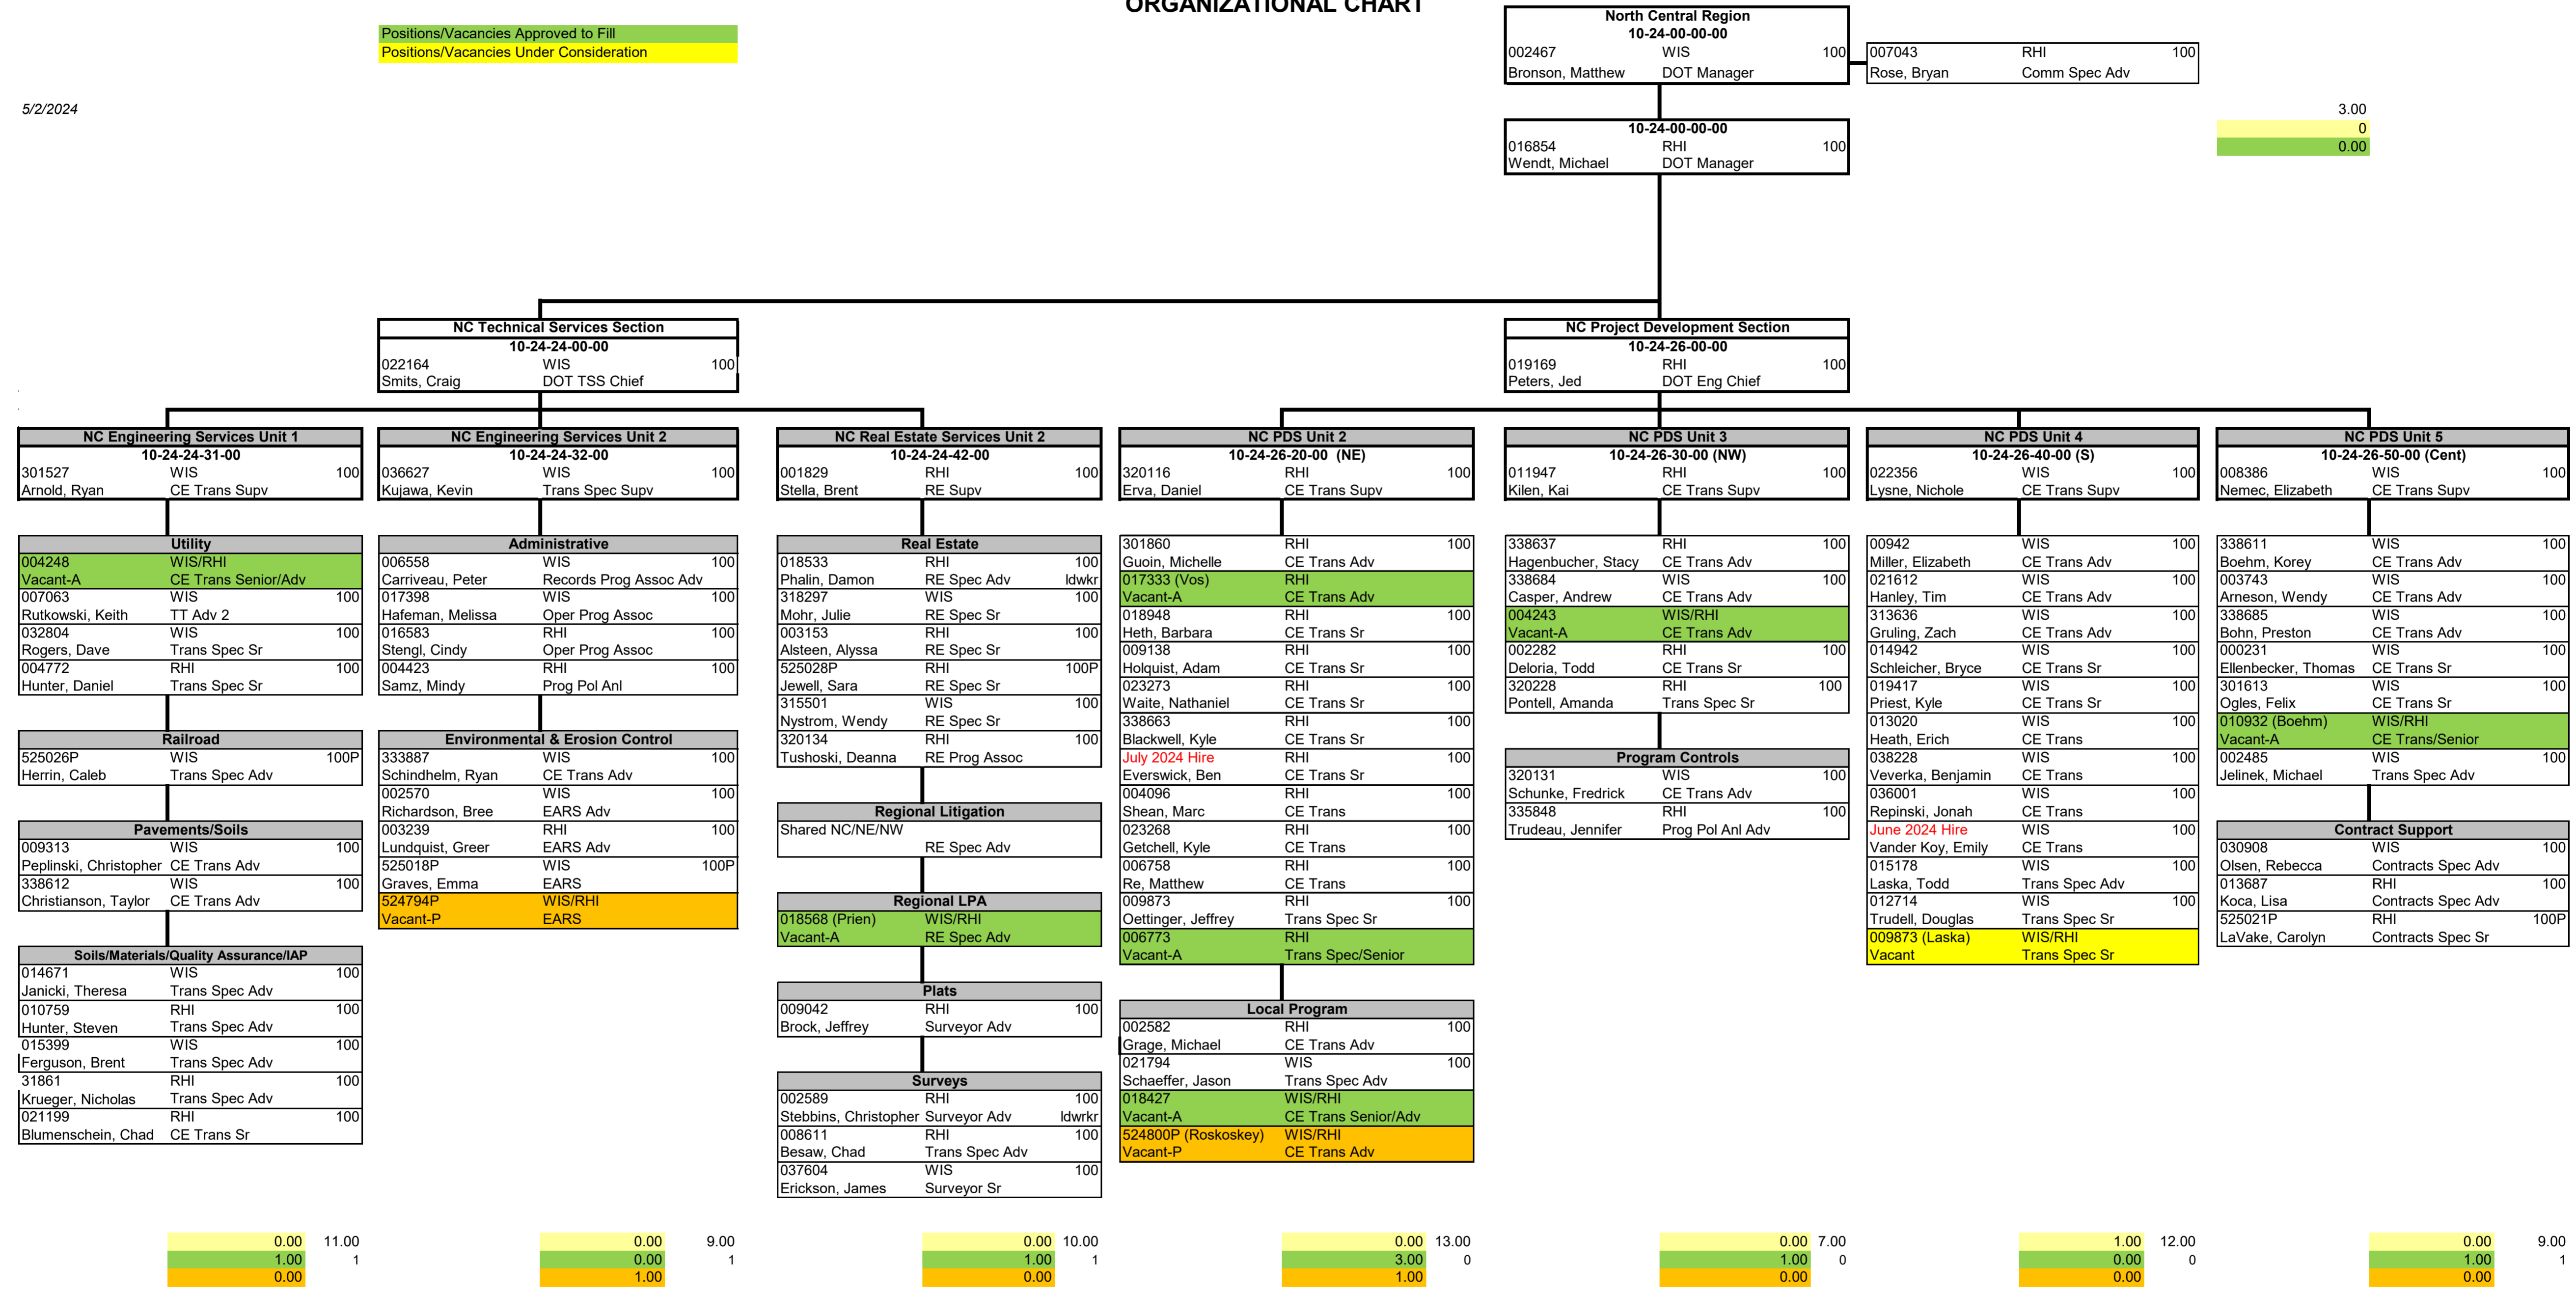

NORTH CENTRAL REGION

ORGANIZATIONAL CHART

Positions/Vacancies Approved to Fill
Positions/Vacancies Under Consideration

5/2/2024

0.00	11.00
1.00	1
0.00	

0.00	9.00
0.00	1
1.00	

0.00	10.00
1.00	1
0.00	

0.00	13.00
3.00	0
1.00	

0.00	7.00
1.00	0
0.00	

1.00	12.00
0.00	0
0.00	

0.00	9.00
1.00	1
0.00	

NORTH CENTRAL REGION

ORGANIZATIONAL CHART

Positions/Vacancies Approved to Fill
Positions/Vacancies Under Consideration

5/2/2024

0.00	11.00
0.00	
0.00	

0.00	11.00
0.00	
0.00	

1.00	4.00
1.00	
0.00	

0.00	15.00
1.00	
0.00	