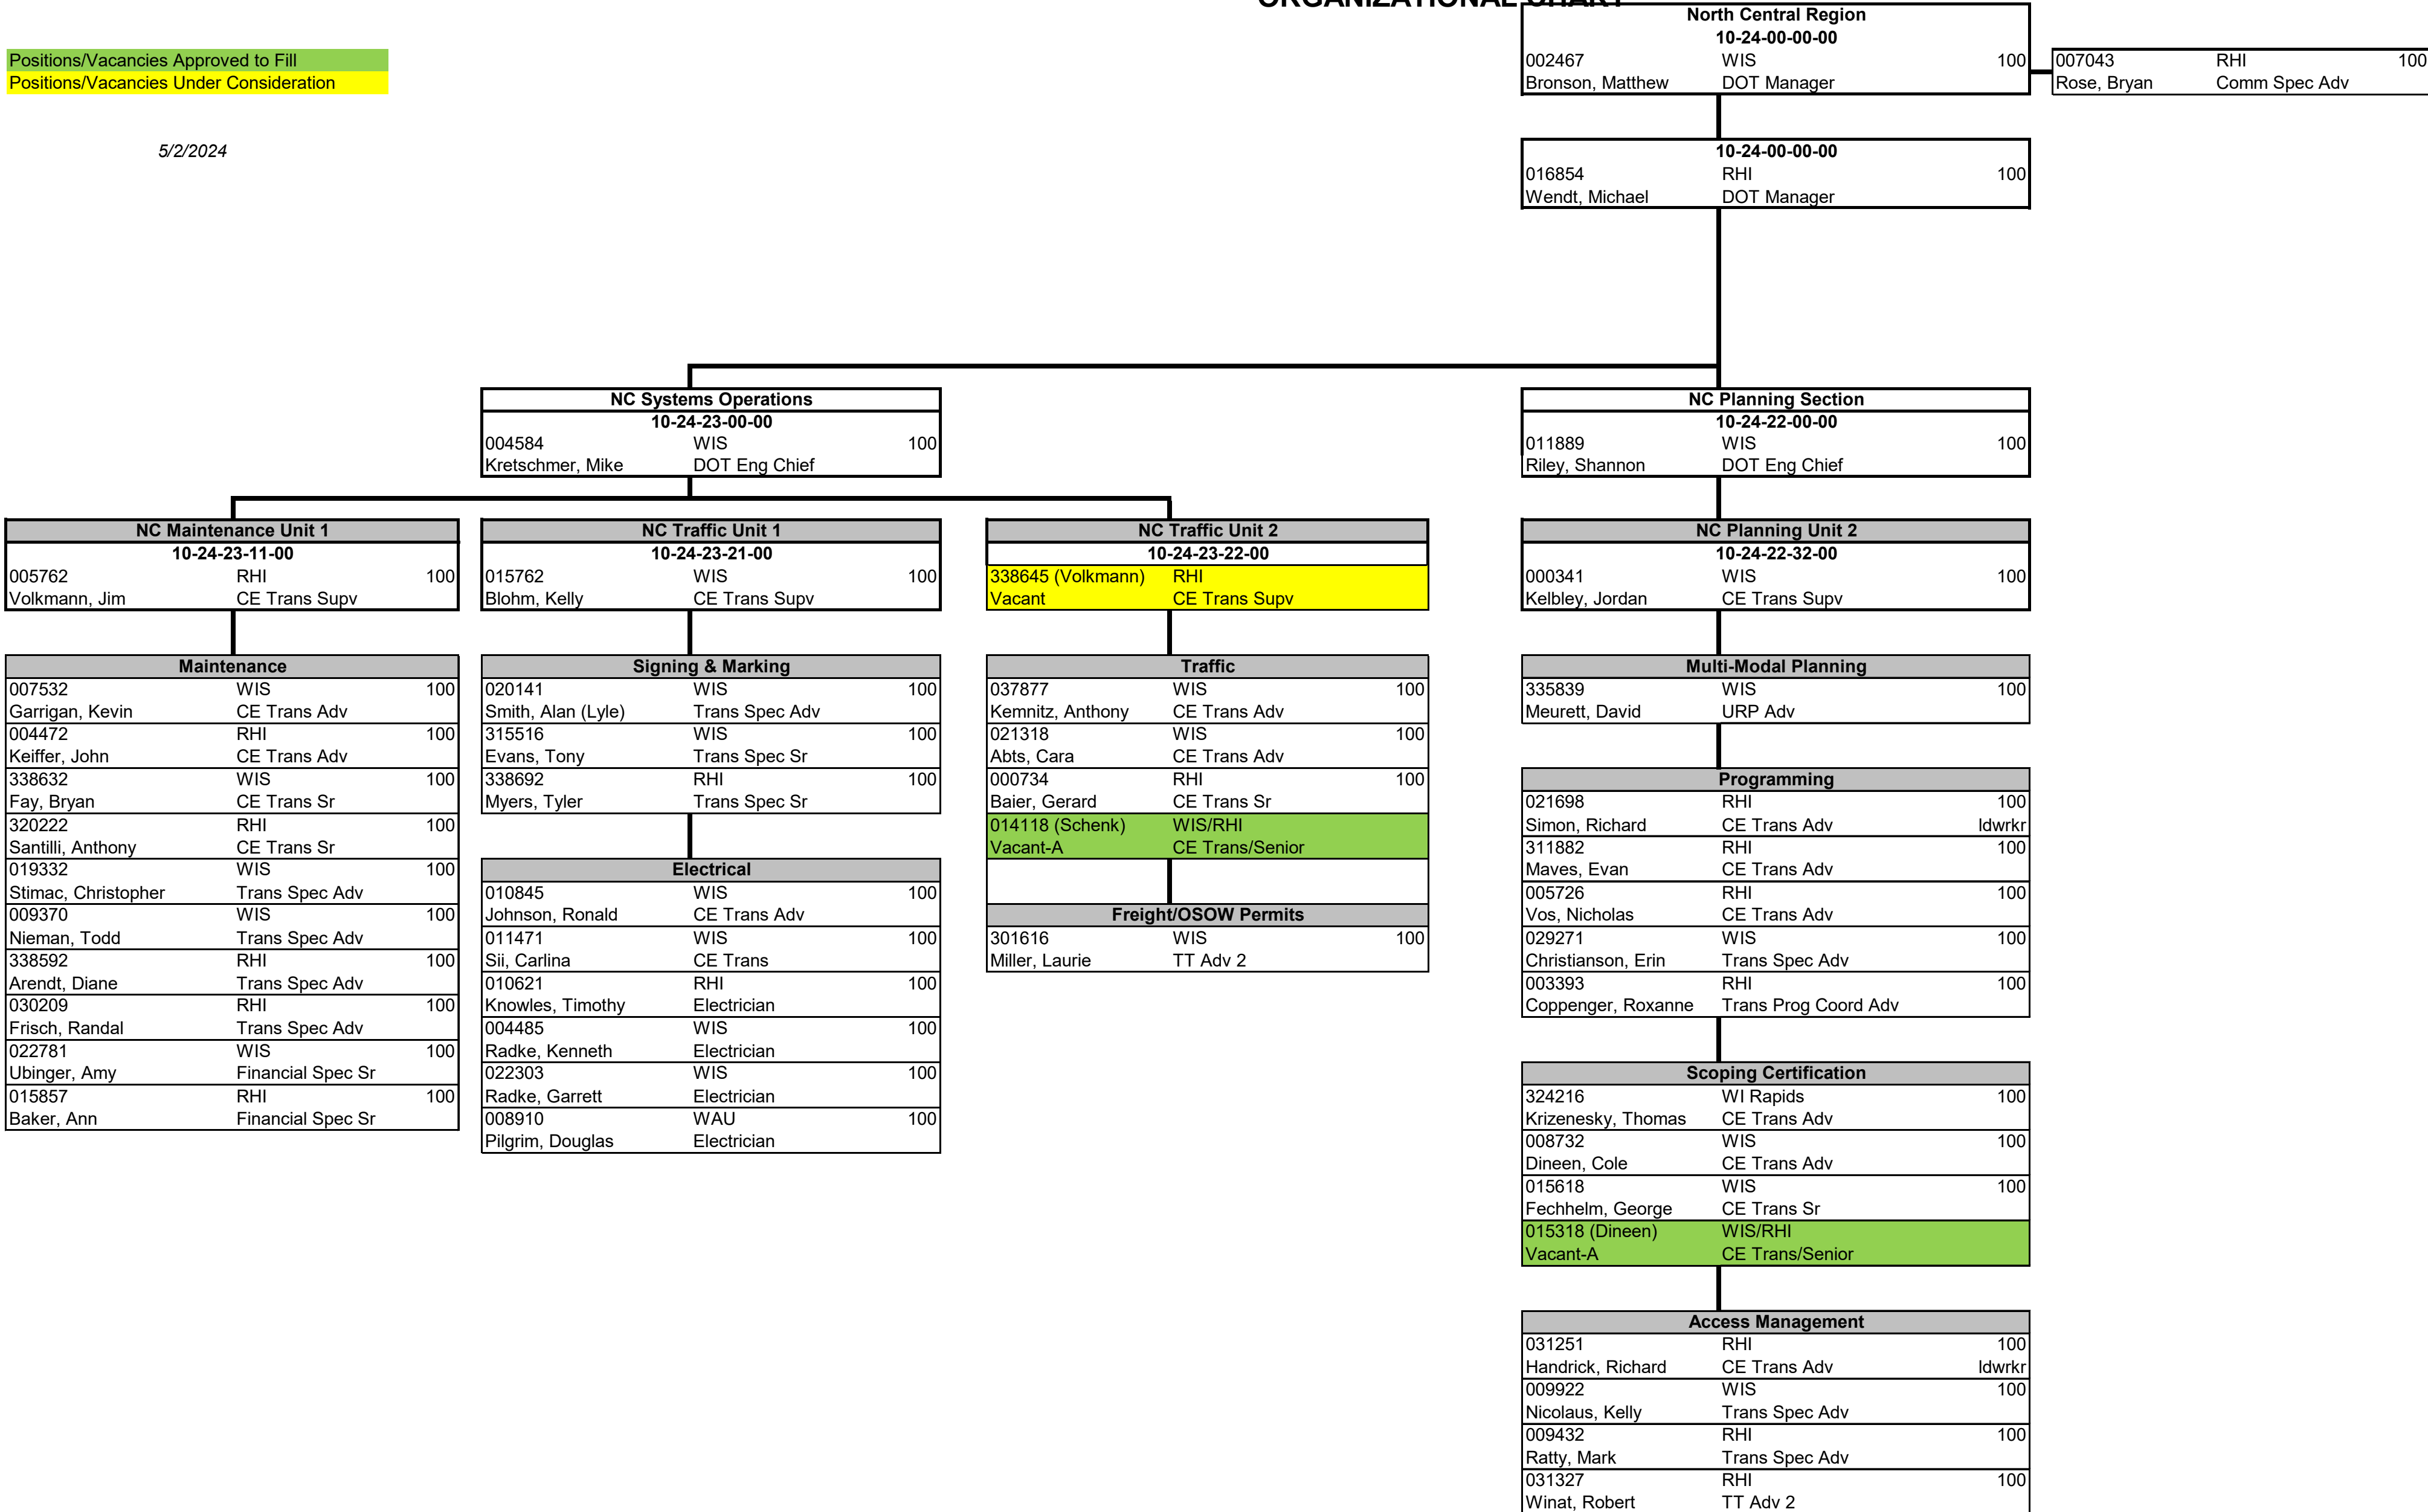

NORTH CENTRAL REGION

ORGANIZATIONAL CHART

Positions/Vacancies Approved to Fill
Positions/Vacancies Under Consideration

5/2/2024

0.00	11.00
1.00	1
0.00	

0.00	9.00
0.00	1
1.00	

0.00	10.00
1.00	1
0.00	

0.00	13.00
3.00	0
1.00	

0.00	7.00
1.00	0
0.00	

1.00	12.00
0.00	0
0.00	

0.00	9.00
1.00	1
0.00	

NORTH CENTRAL REGION

ORGANIZATIONAL CHART

Positions/Vacancies Approved to Fill
Positions/Vacancies Under Consideration

5/2/2024

0.00	11.00
0.00	
0.00	