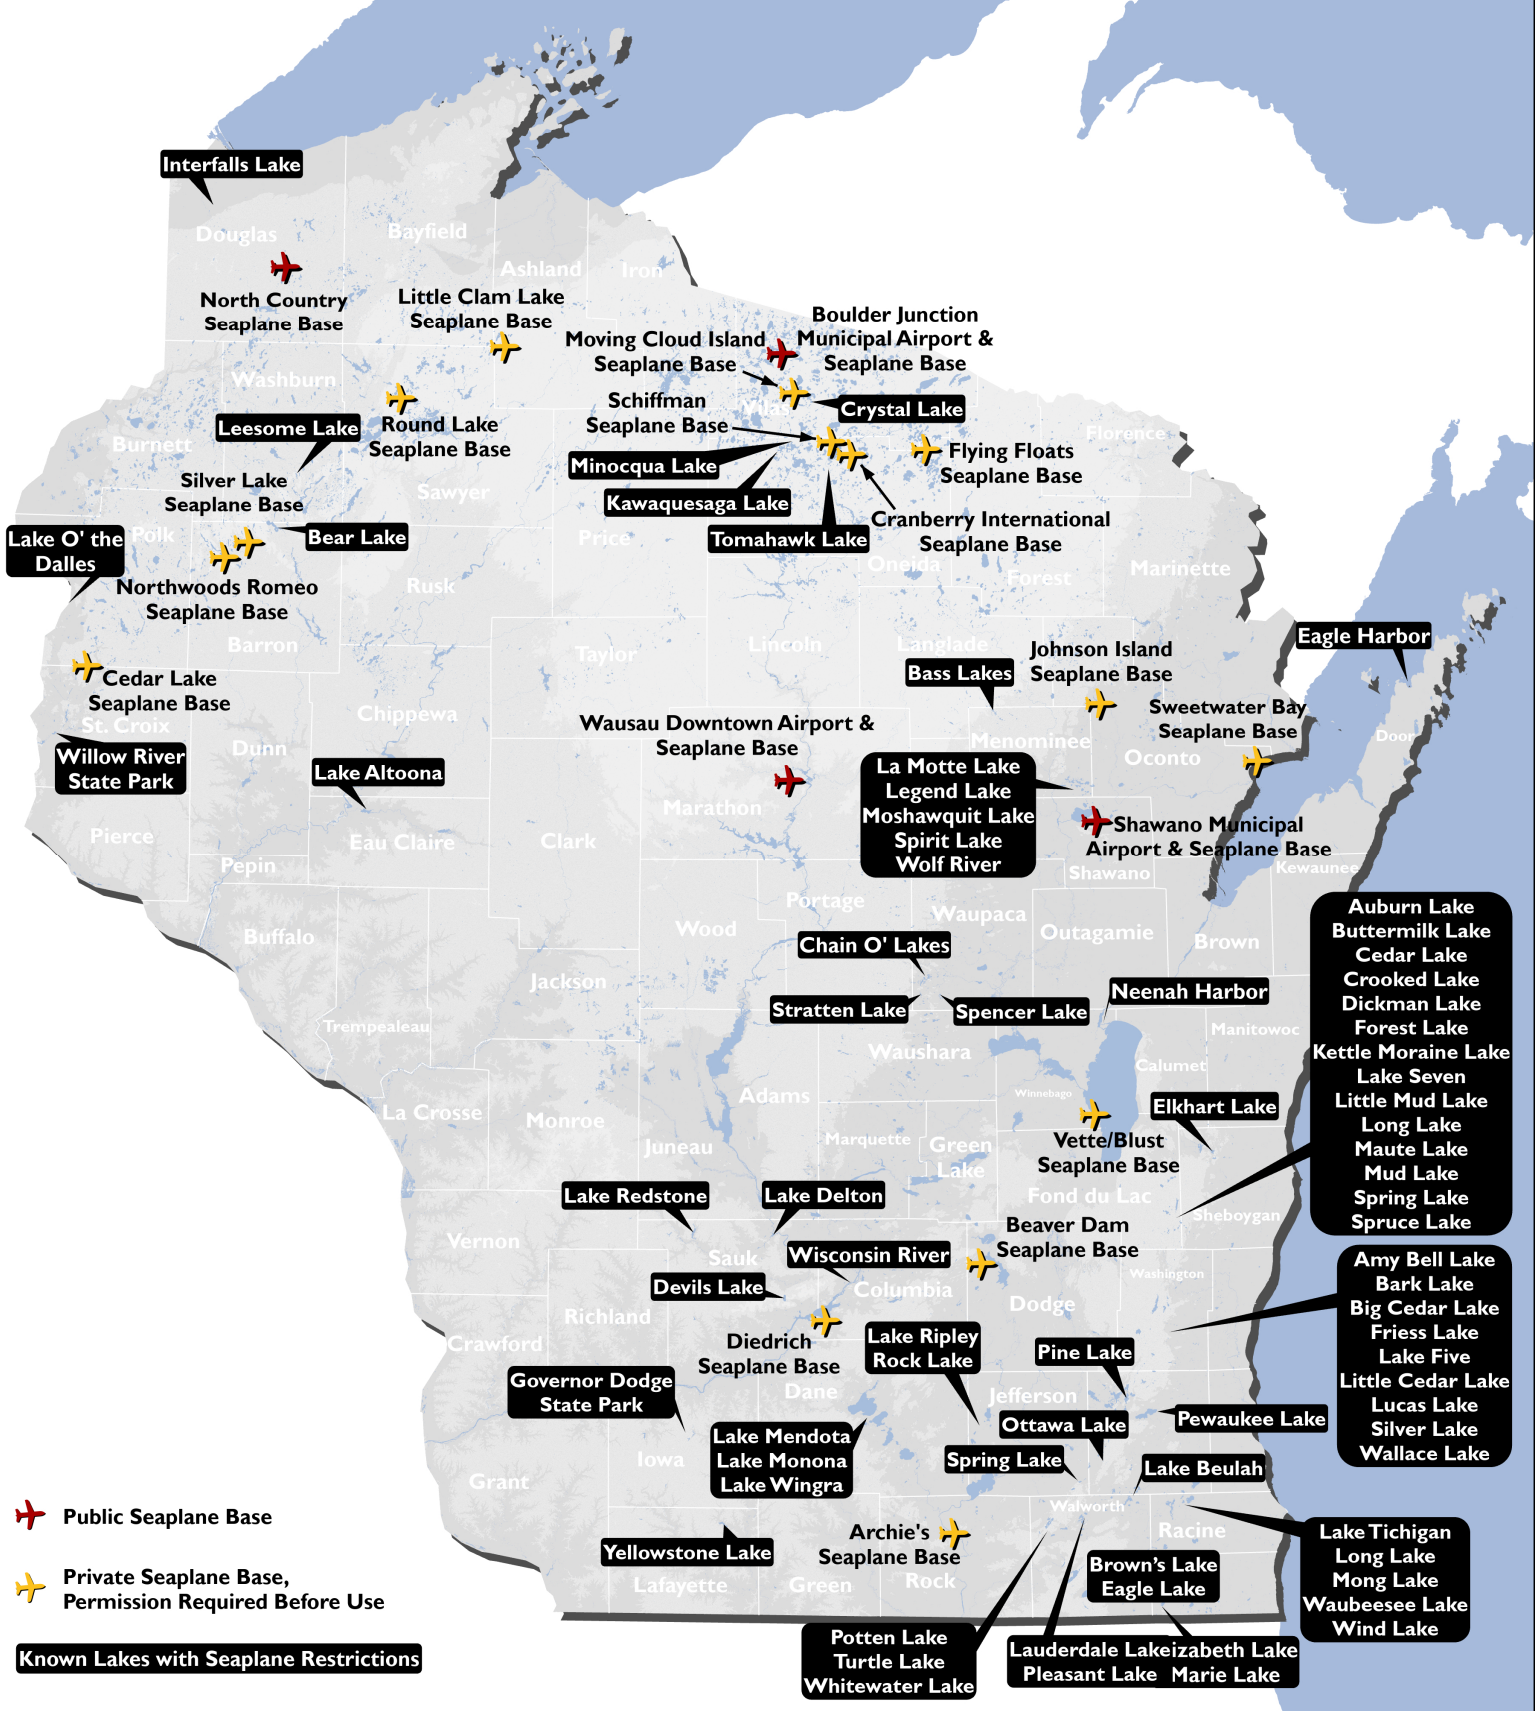

# Wisconsin Seaplane Bases and Lakes with Seaplane Restrictions

2023

This map was created by the Wisconsin Department of Transportation's Bureau of Aeronautics. Any use or recompilation of the information, while not prohibited, is the sole responsibility of the user. WisDOT expressly disclaims all liability regarding fitness of the use of this information for other than DOT business.