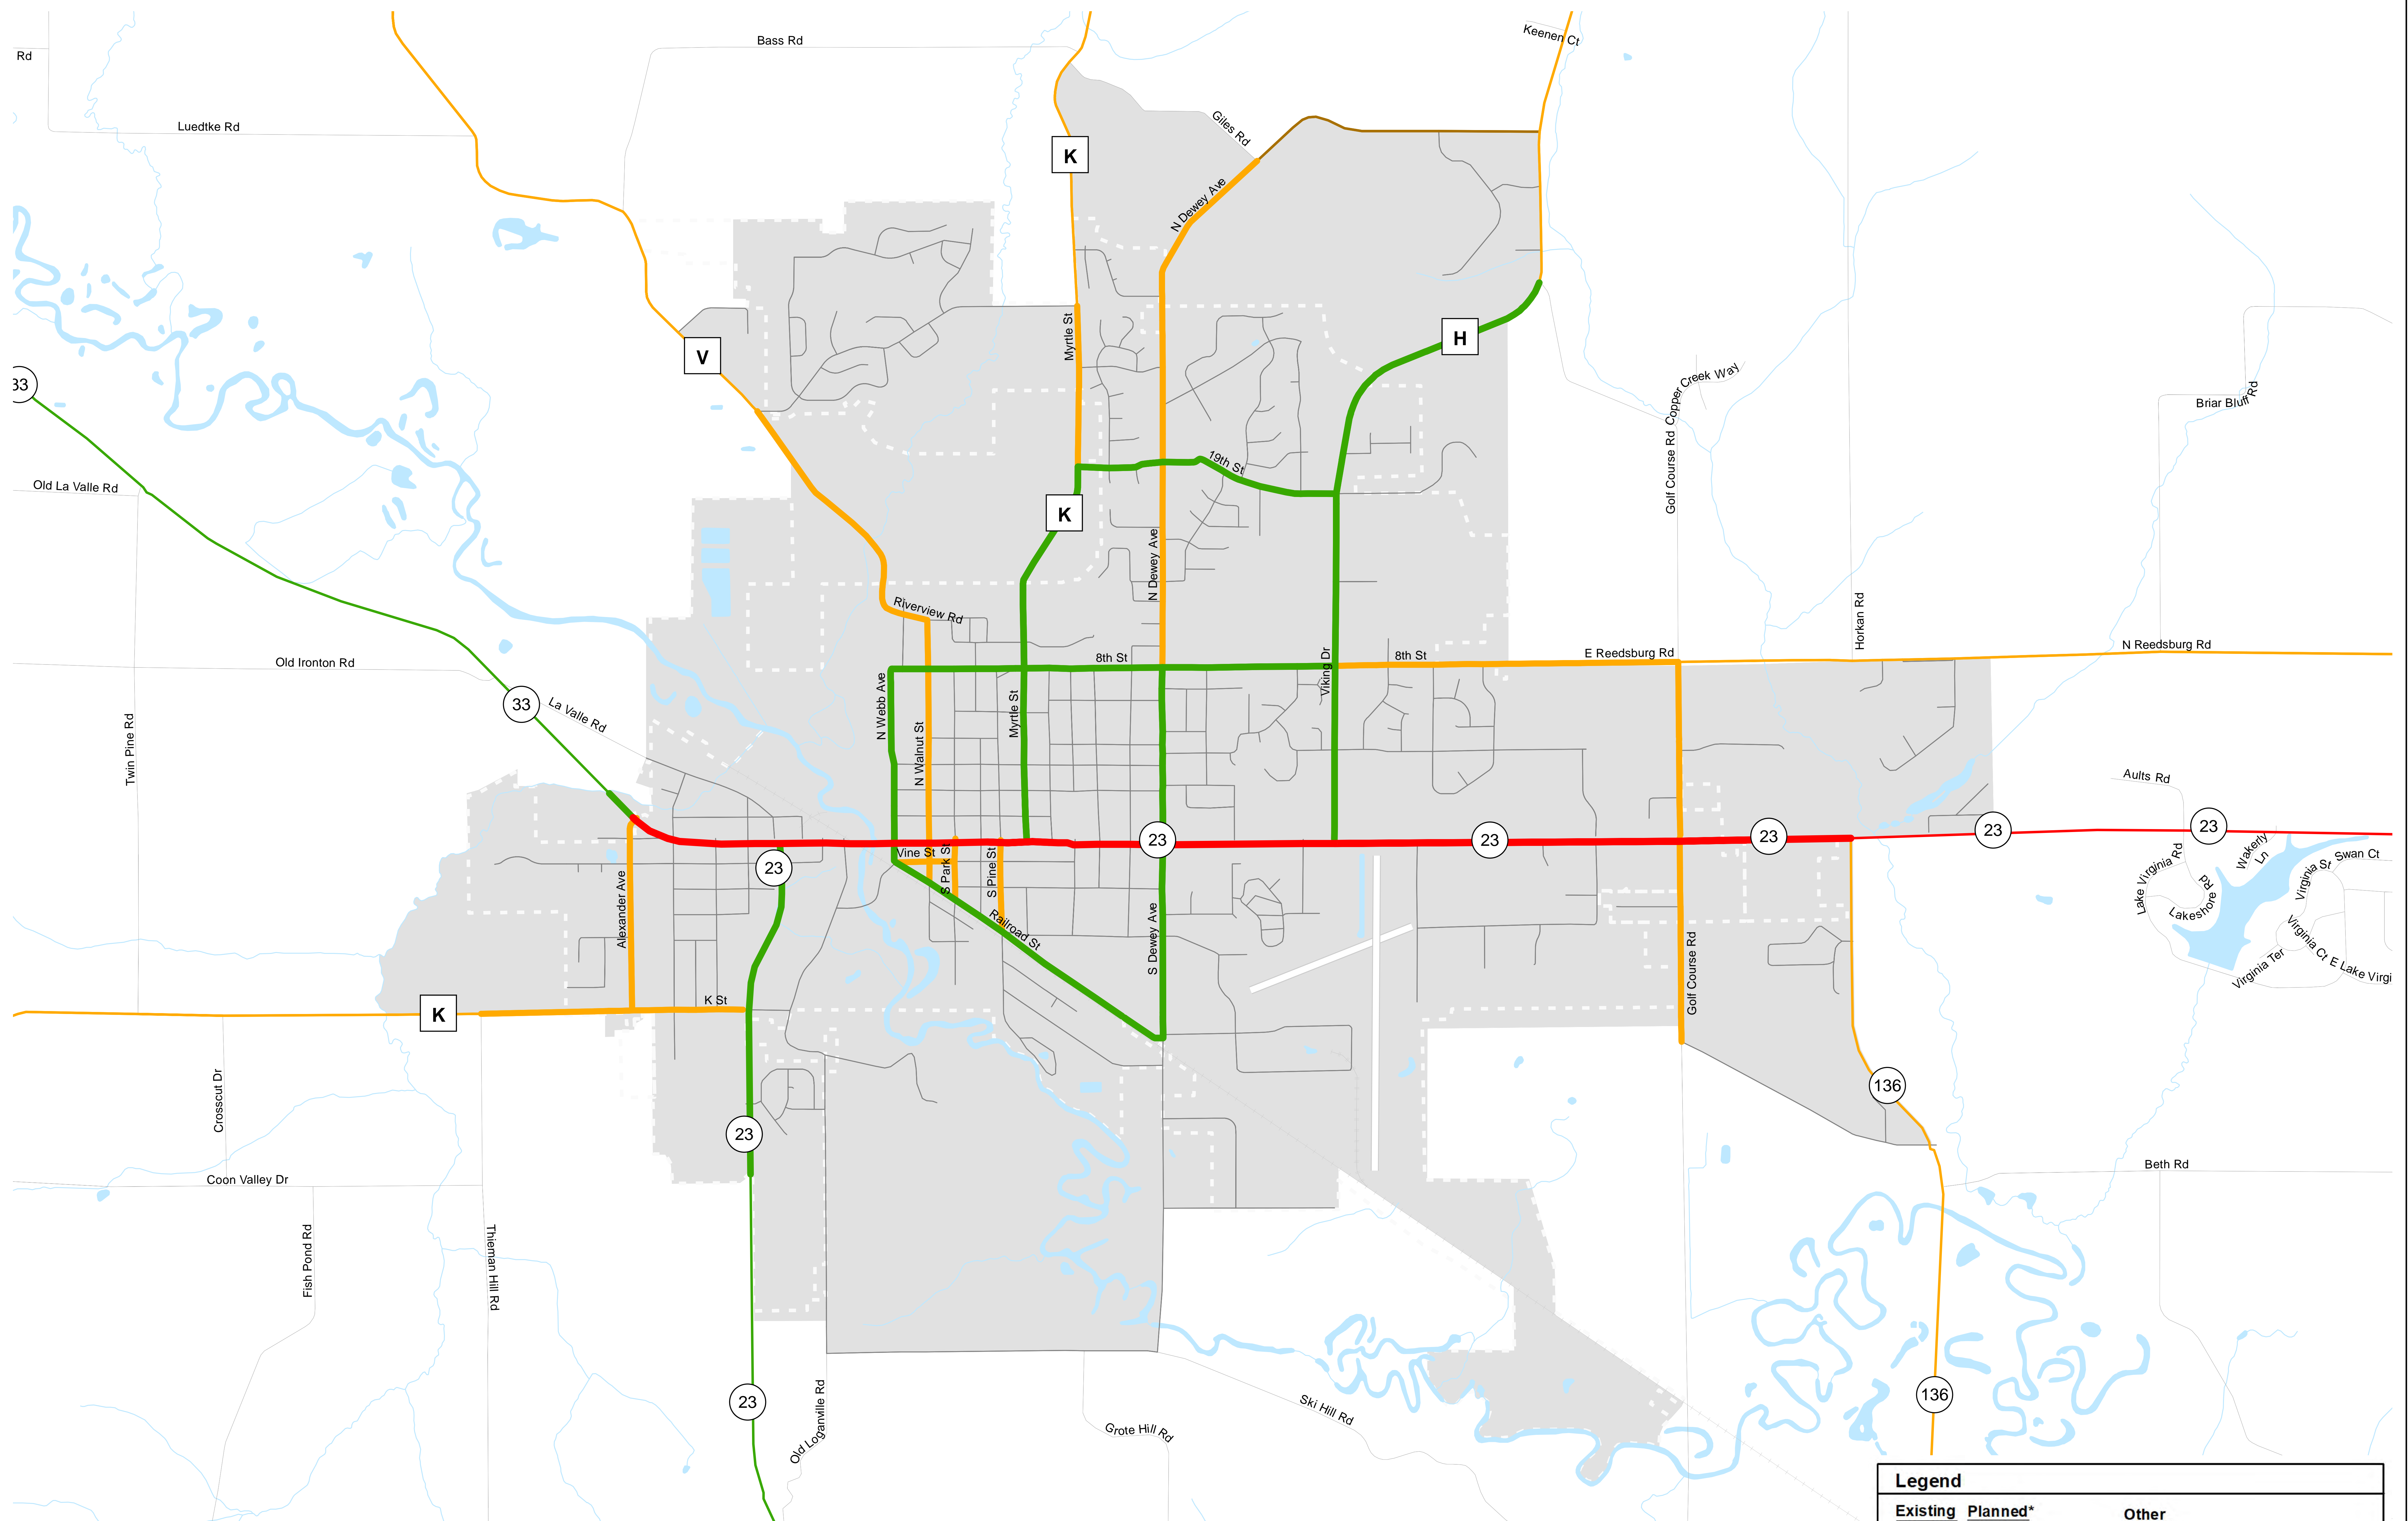

REEDSBURG

Functional Classification - January 19, 2022

REEDSBURG

Existing		Planned*		Other	
—	- - -	—	- - -	—	—
—	- - -	—	- - -	—	—
—	- - -	—	- - -	—	—
—	- - -	—	- - -	—	—
				—	—
				—	—
				—	—
				—	—

* NOTE:
All planned route locations are approximations only.