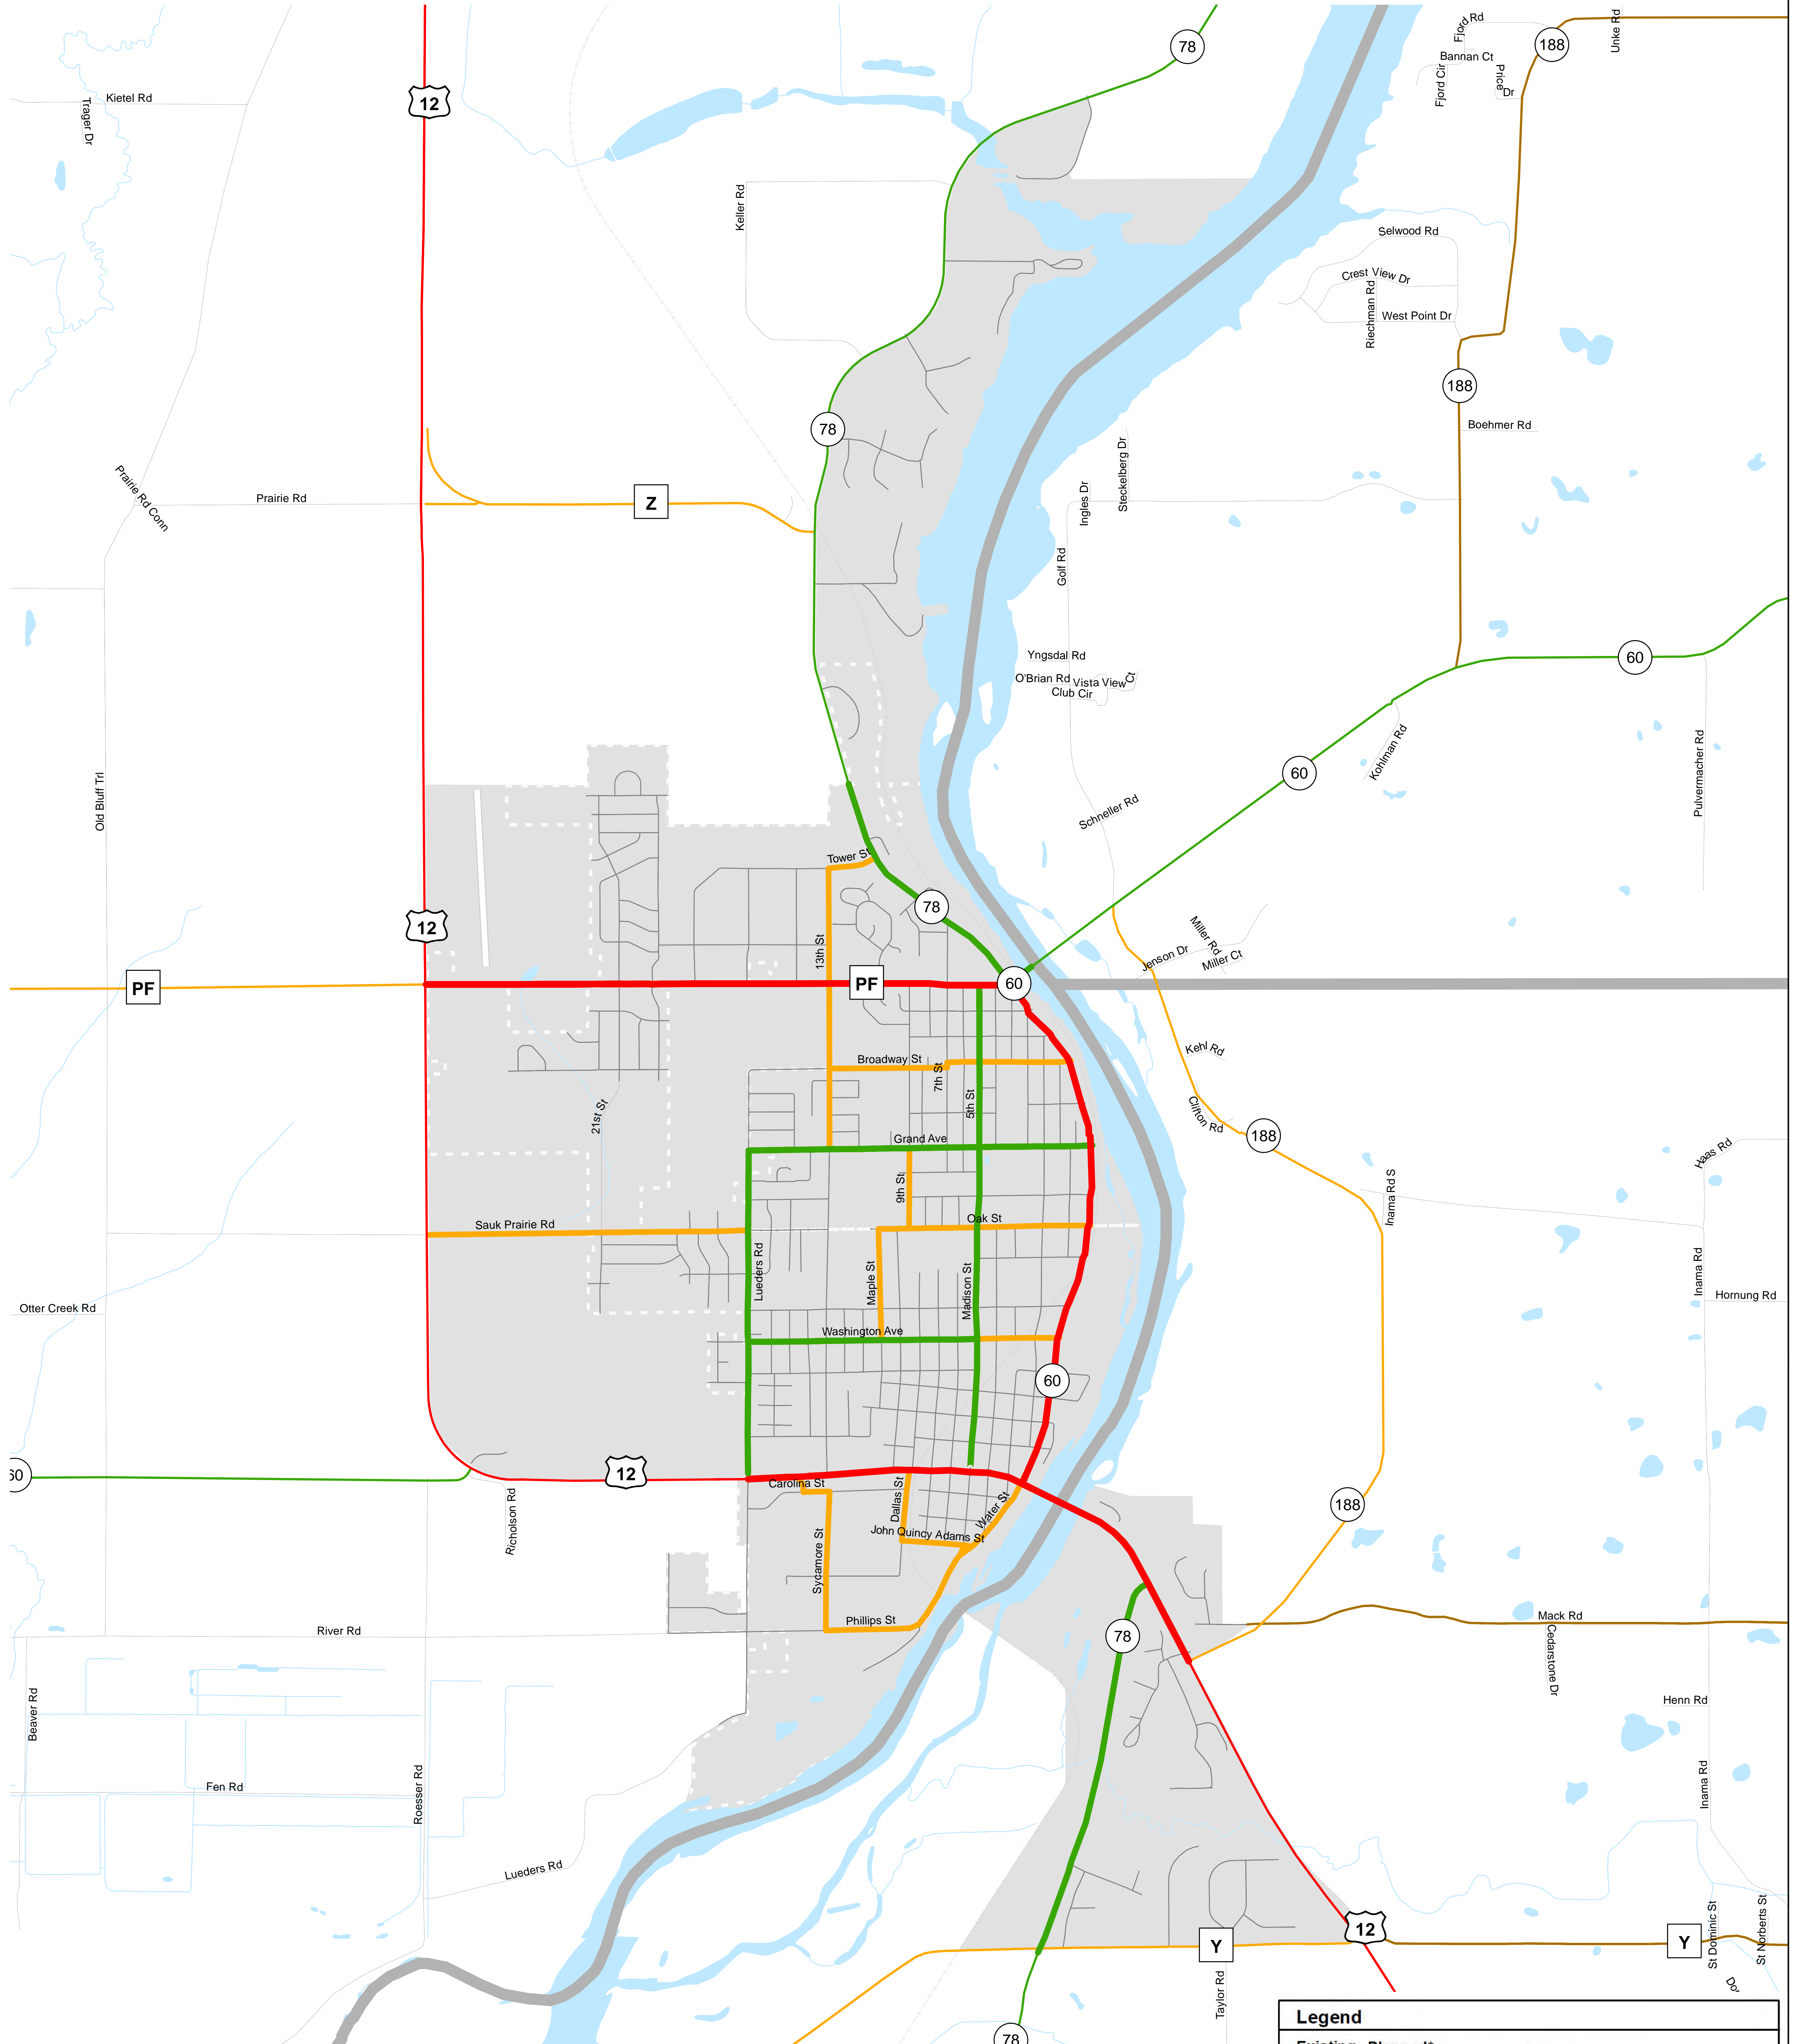

PRAIRIE DU SAC - SAUK CITY

Functional Classification - December 21, 2021

PRAIRIE DU SAC - SAUK CITY

Legend		Other
Existing	Planned*	Railroads
—	- - - Principal Arterial	Lakes, Rivers, Streams
—	- - - Minor Arterial	City/Village Boundary
—	- - - Collector	Urban (ized) Area
—	- - - Local	Other surrounding urban (ized) area
		Rural Area
		County Boundary

* NOTE
All planned route locations are approximations only.