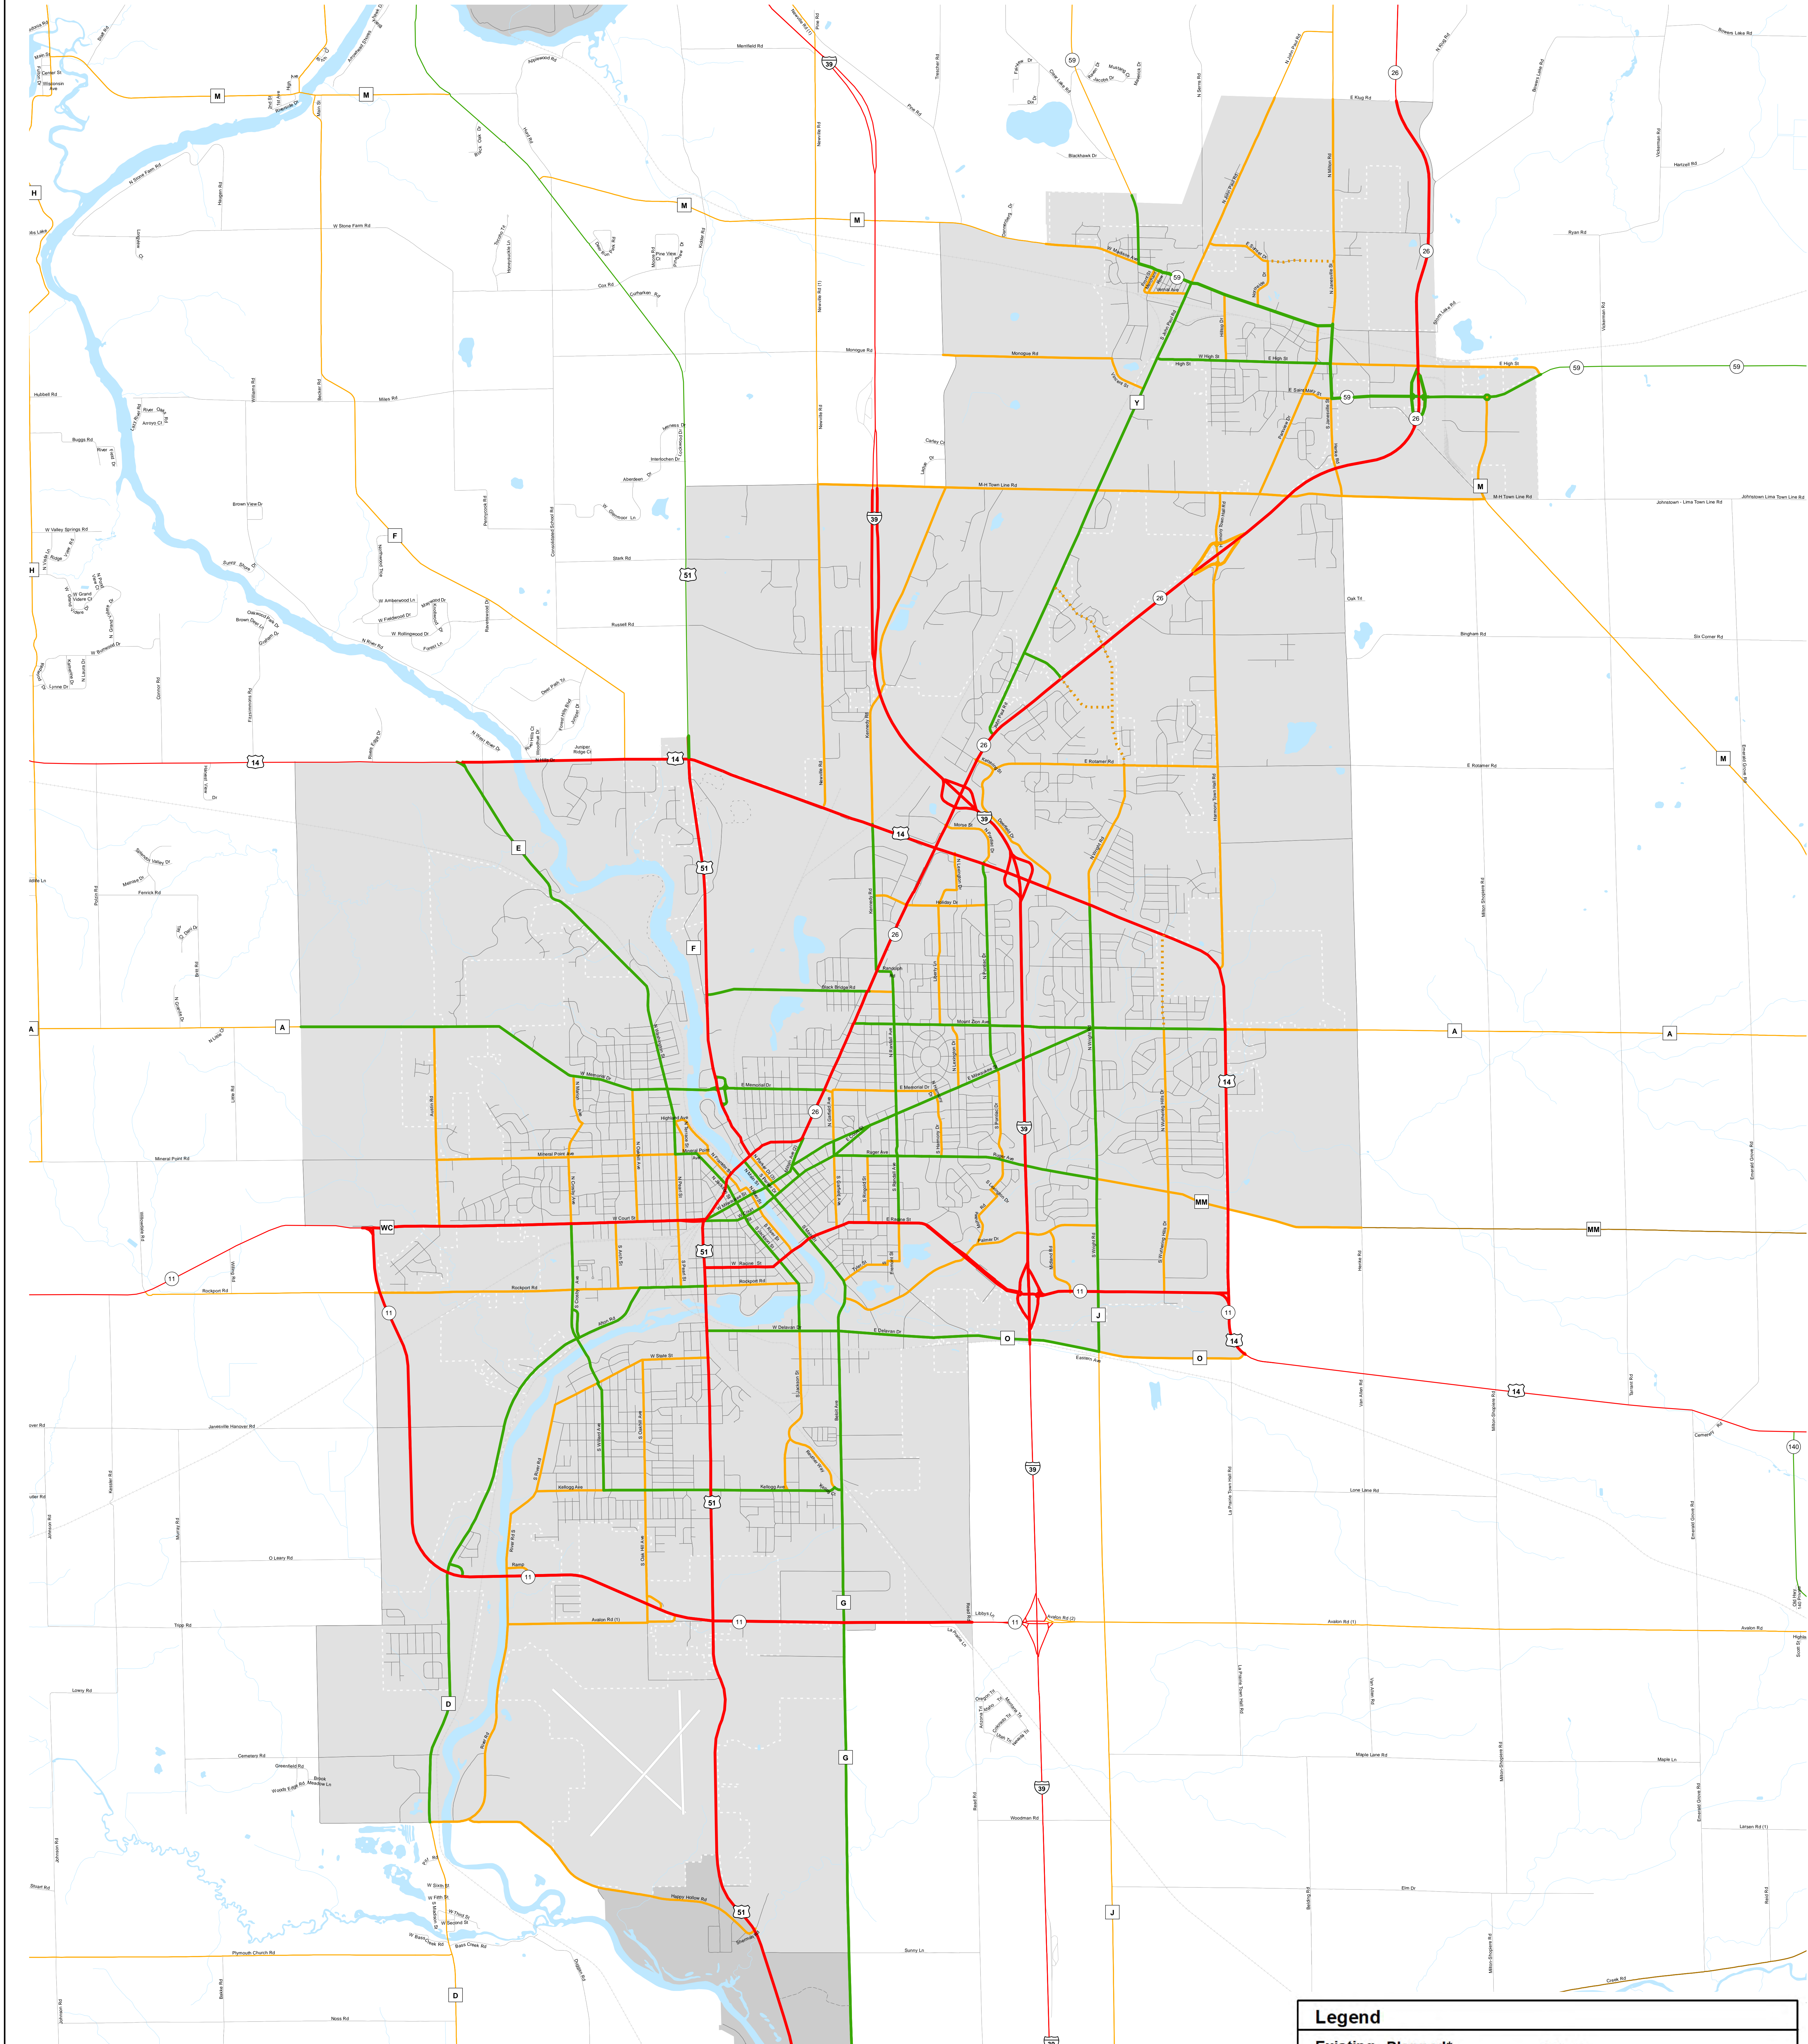

JANESVILLE

Functional Classification - October 4, 2019

Legend

Existing	Planned*	Other

* NOTE
All planned route locations are approximations only.