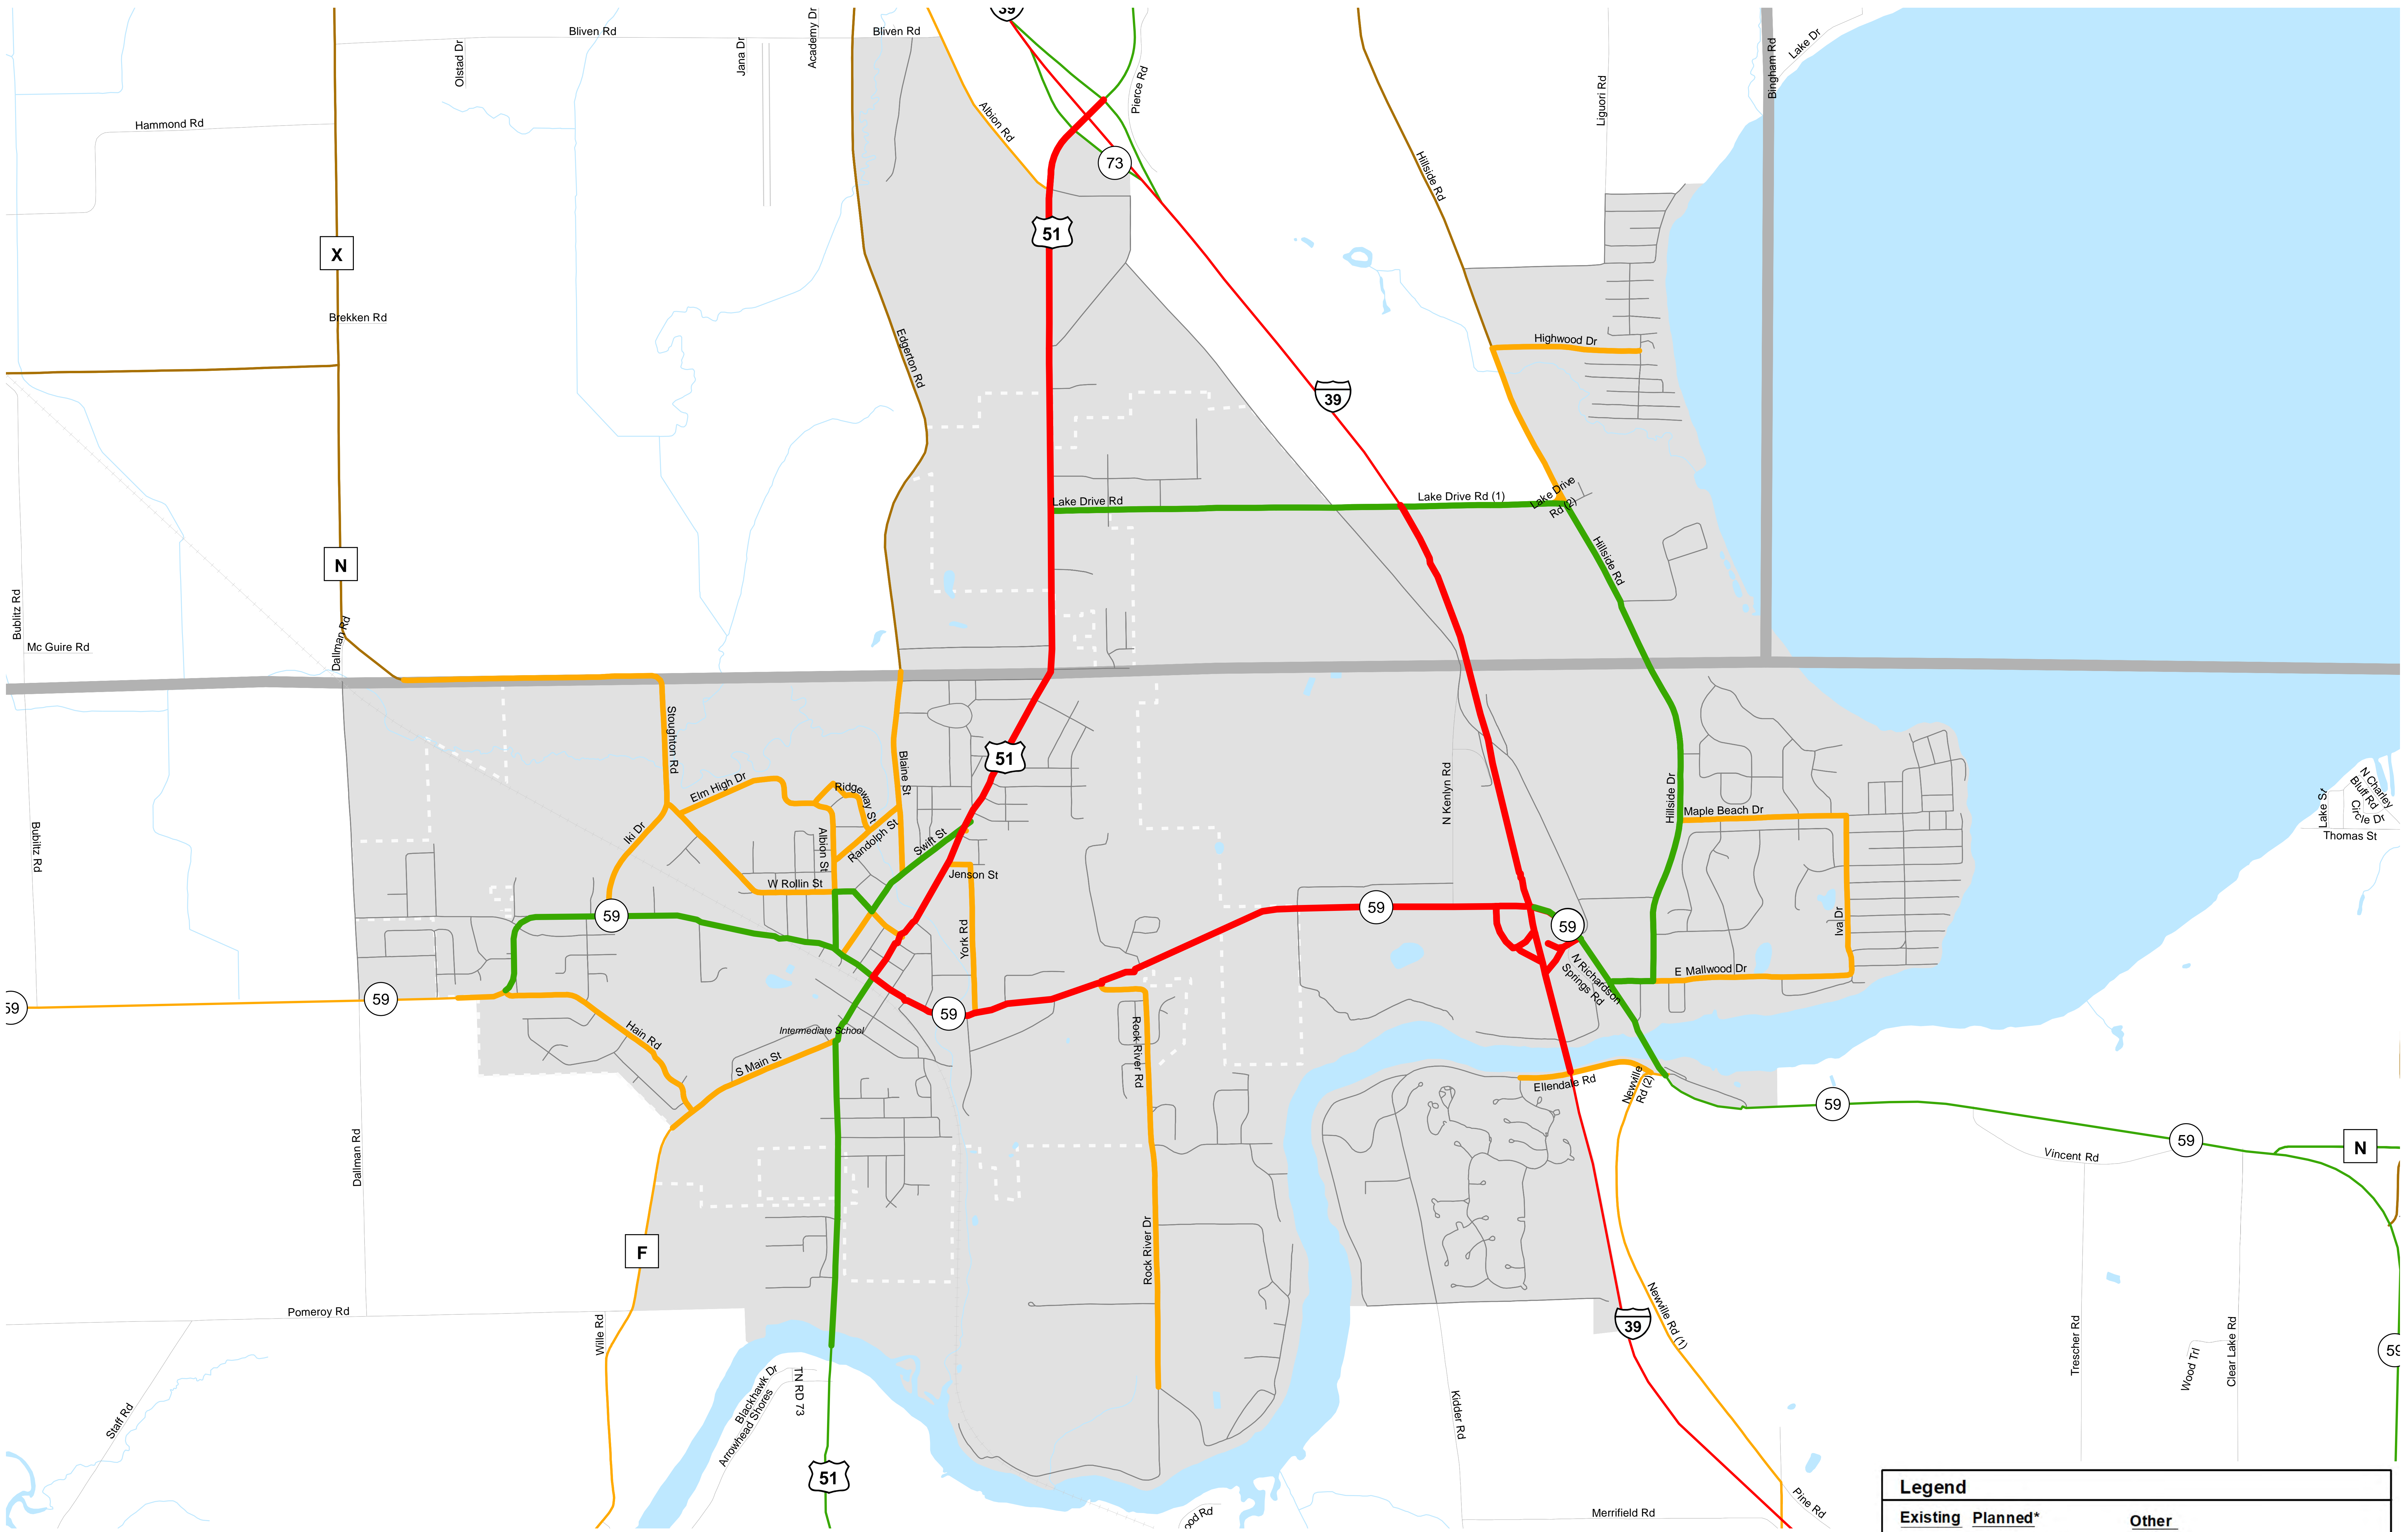

EDGERTON

Functional Classification - November 24, 2021

EDGERTON

Legend		Other
—	Existing Principal Arterial	Railroads
—	Planned* Minor Arterial	Lakes, Rivers, Streams
—	Collector	City/Village Boundary
—	Local	Urban (ized) Area
		Other surrounding urban (ized) area
		Rural Area
		County Boundary

* NOTE:
All planned route locations are approximations only.