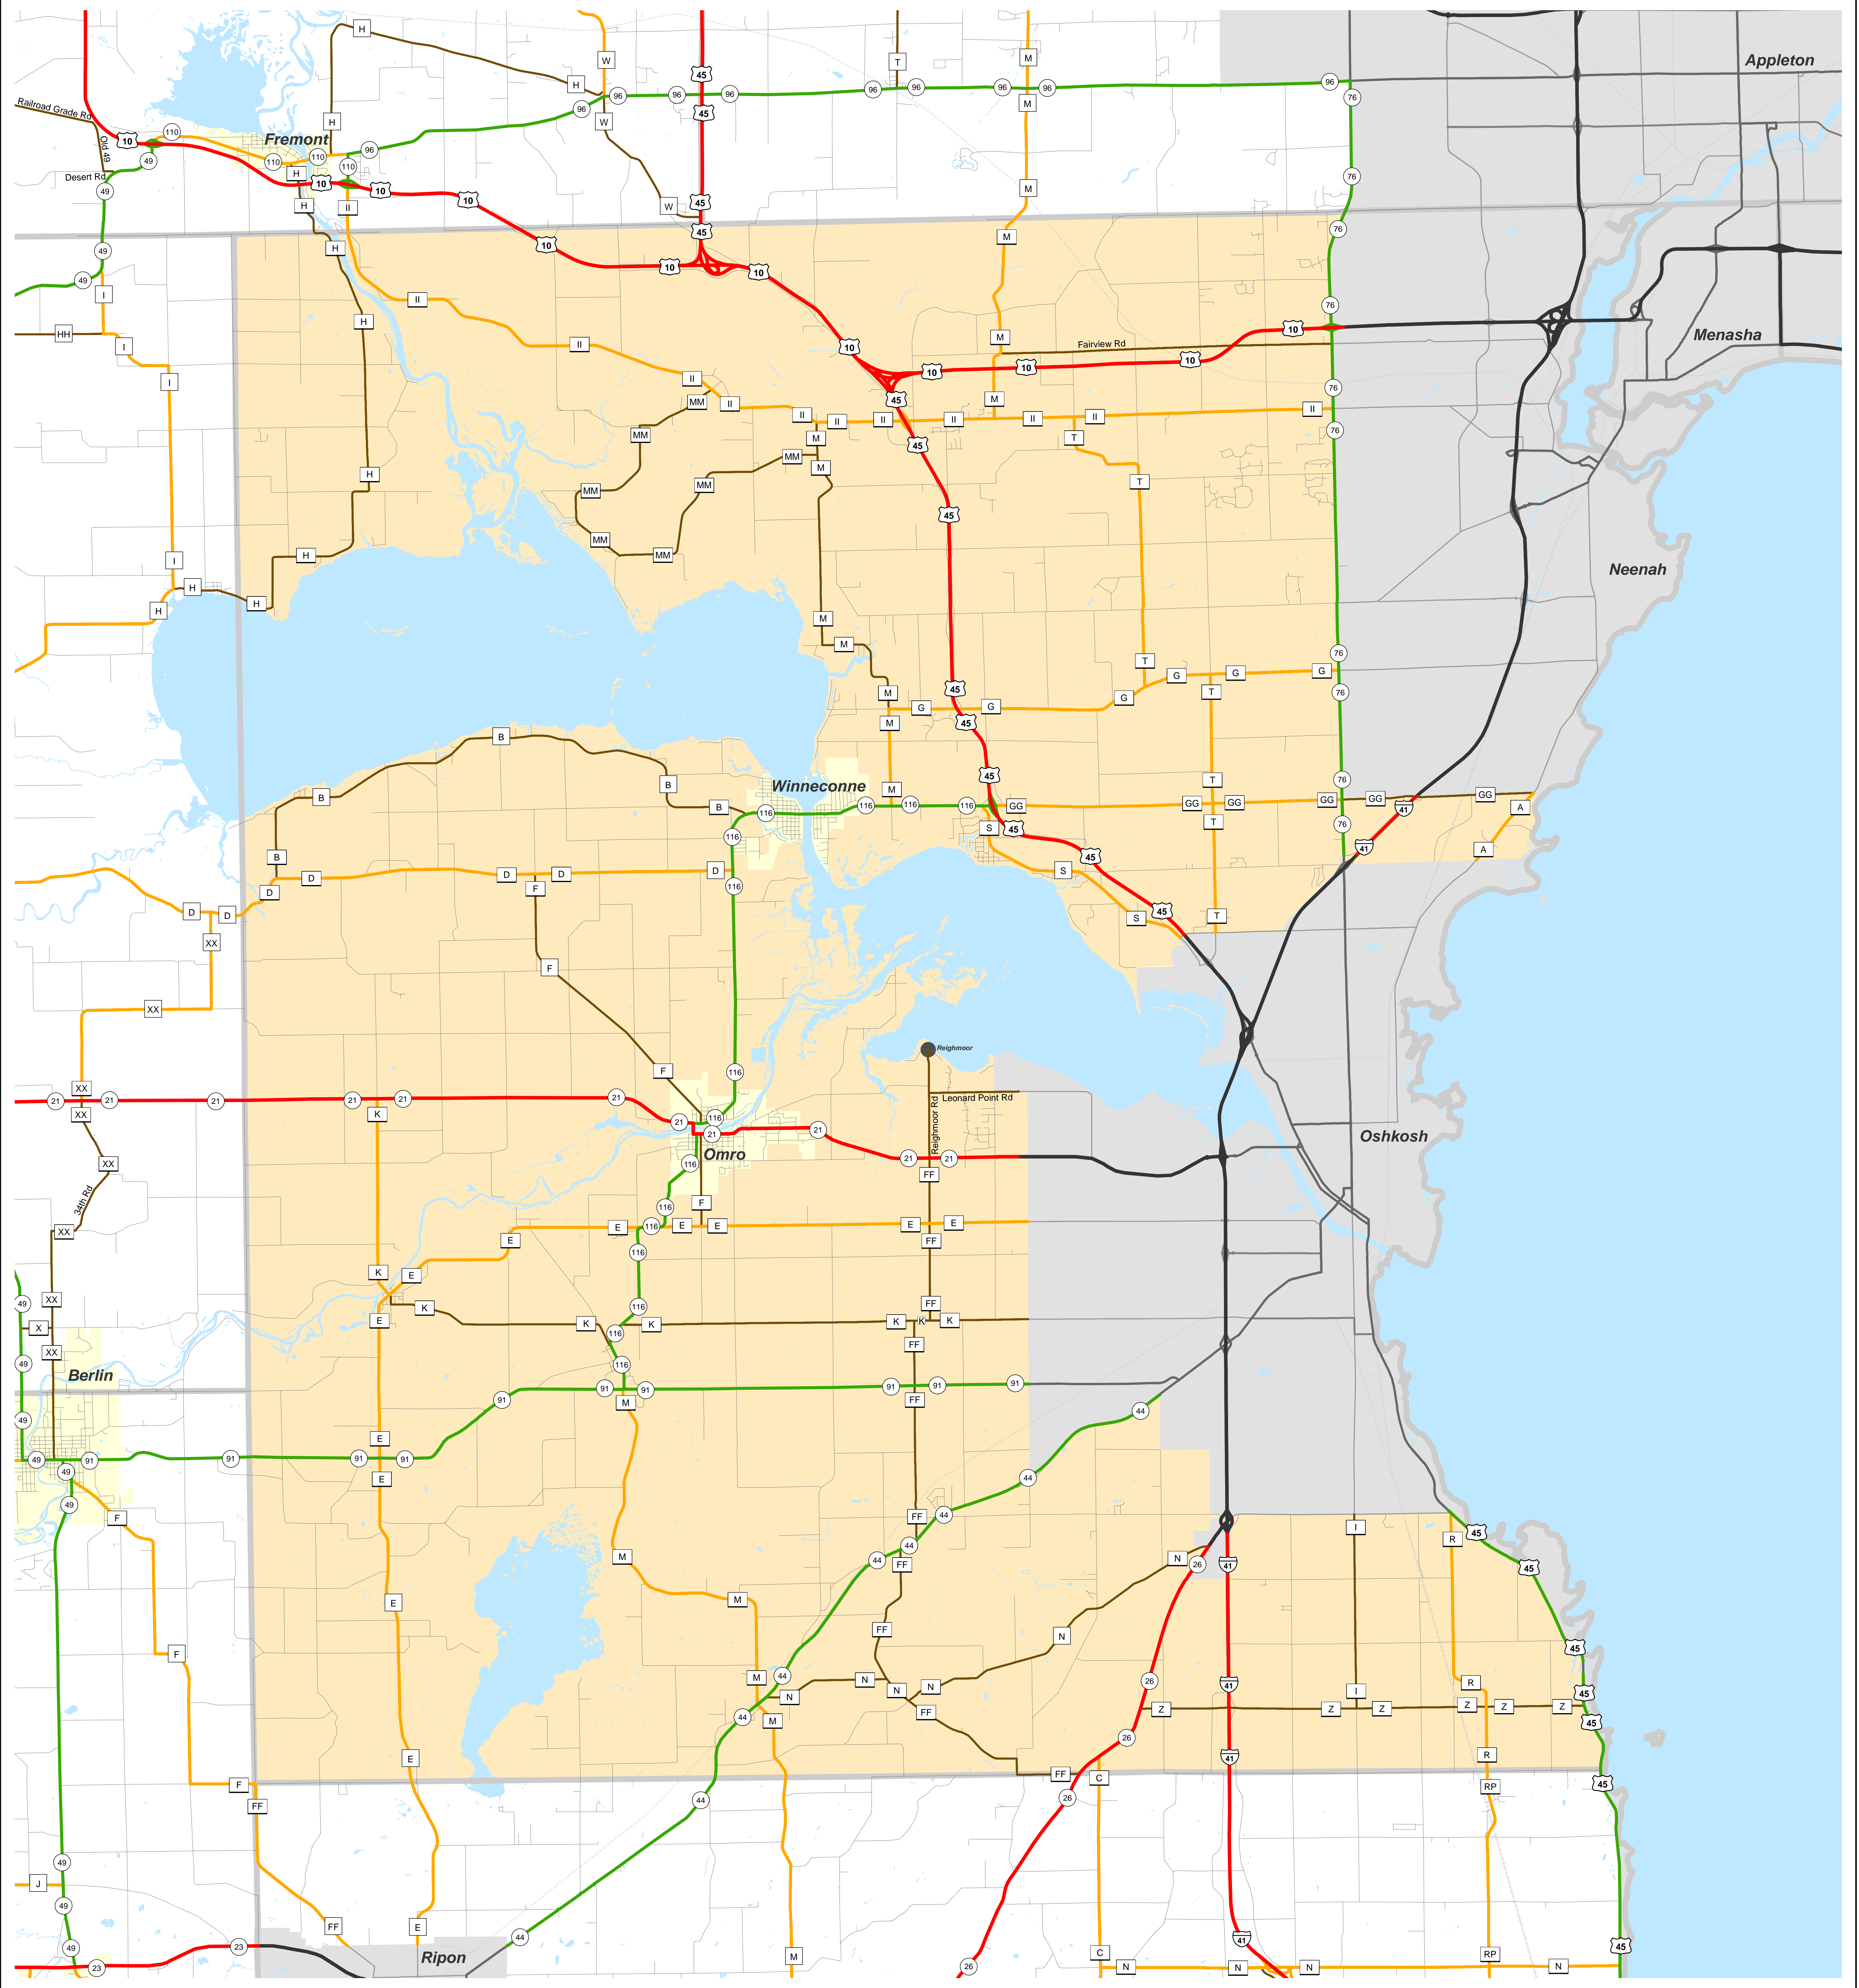

WINNEBAGO

Functional Classification 04/28/2017

WINNEBAGO

Legend

Existing	Planned*	Other
Minor Collector classified using small community criteria and Local		

* NOTE: All planned route locations are approximations only. In urban (ized) areas, only urban connecting links of rural classified routes and urban non-connecting link principal arterials are shown.