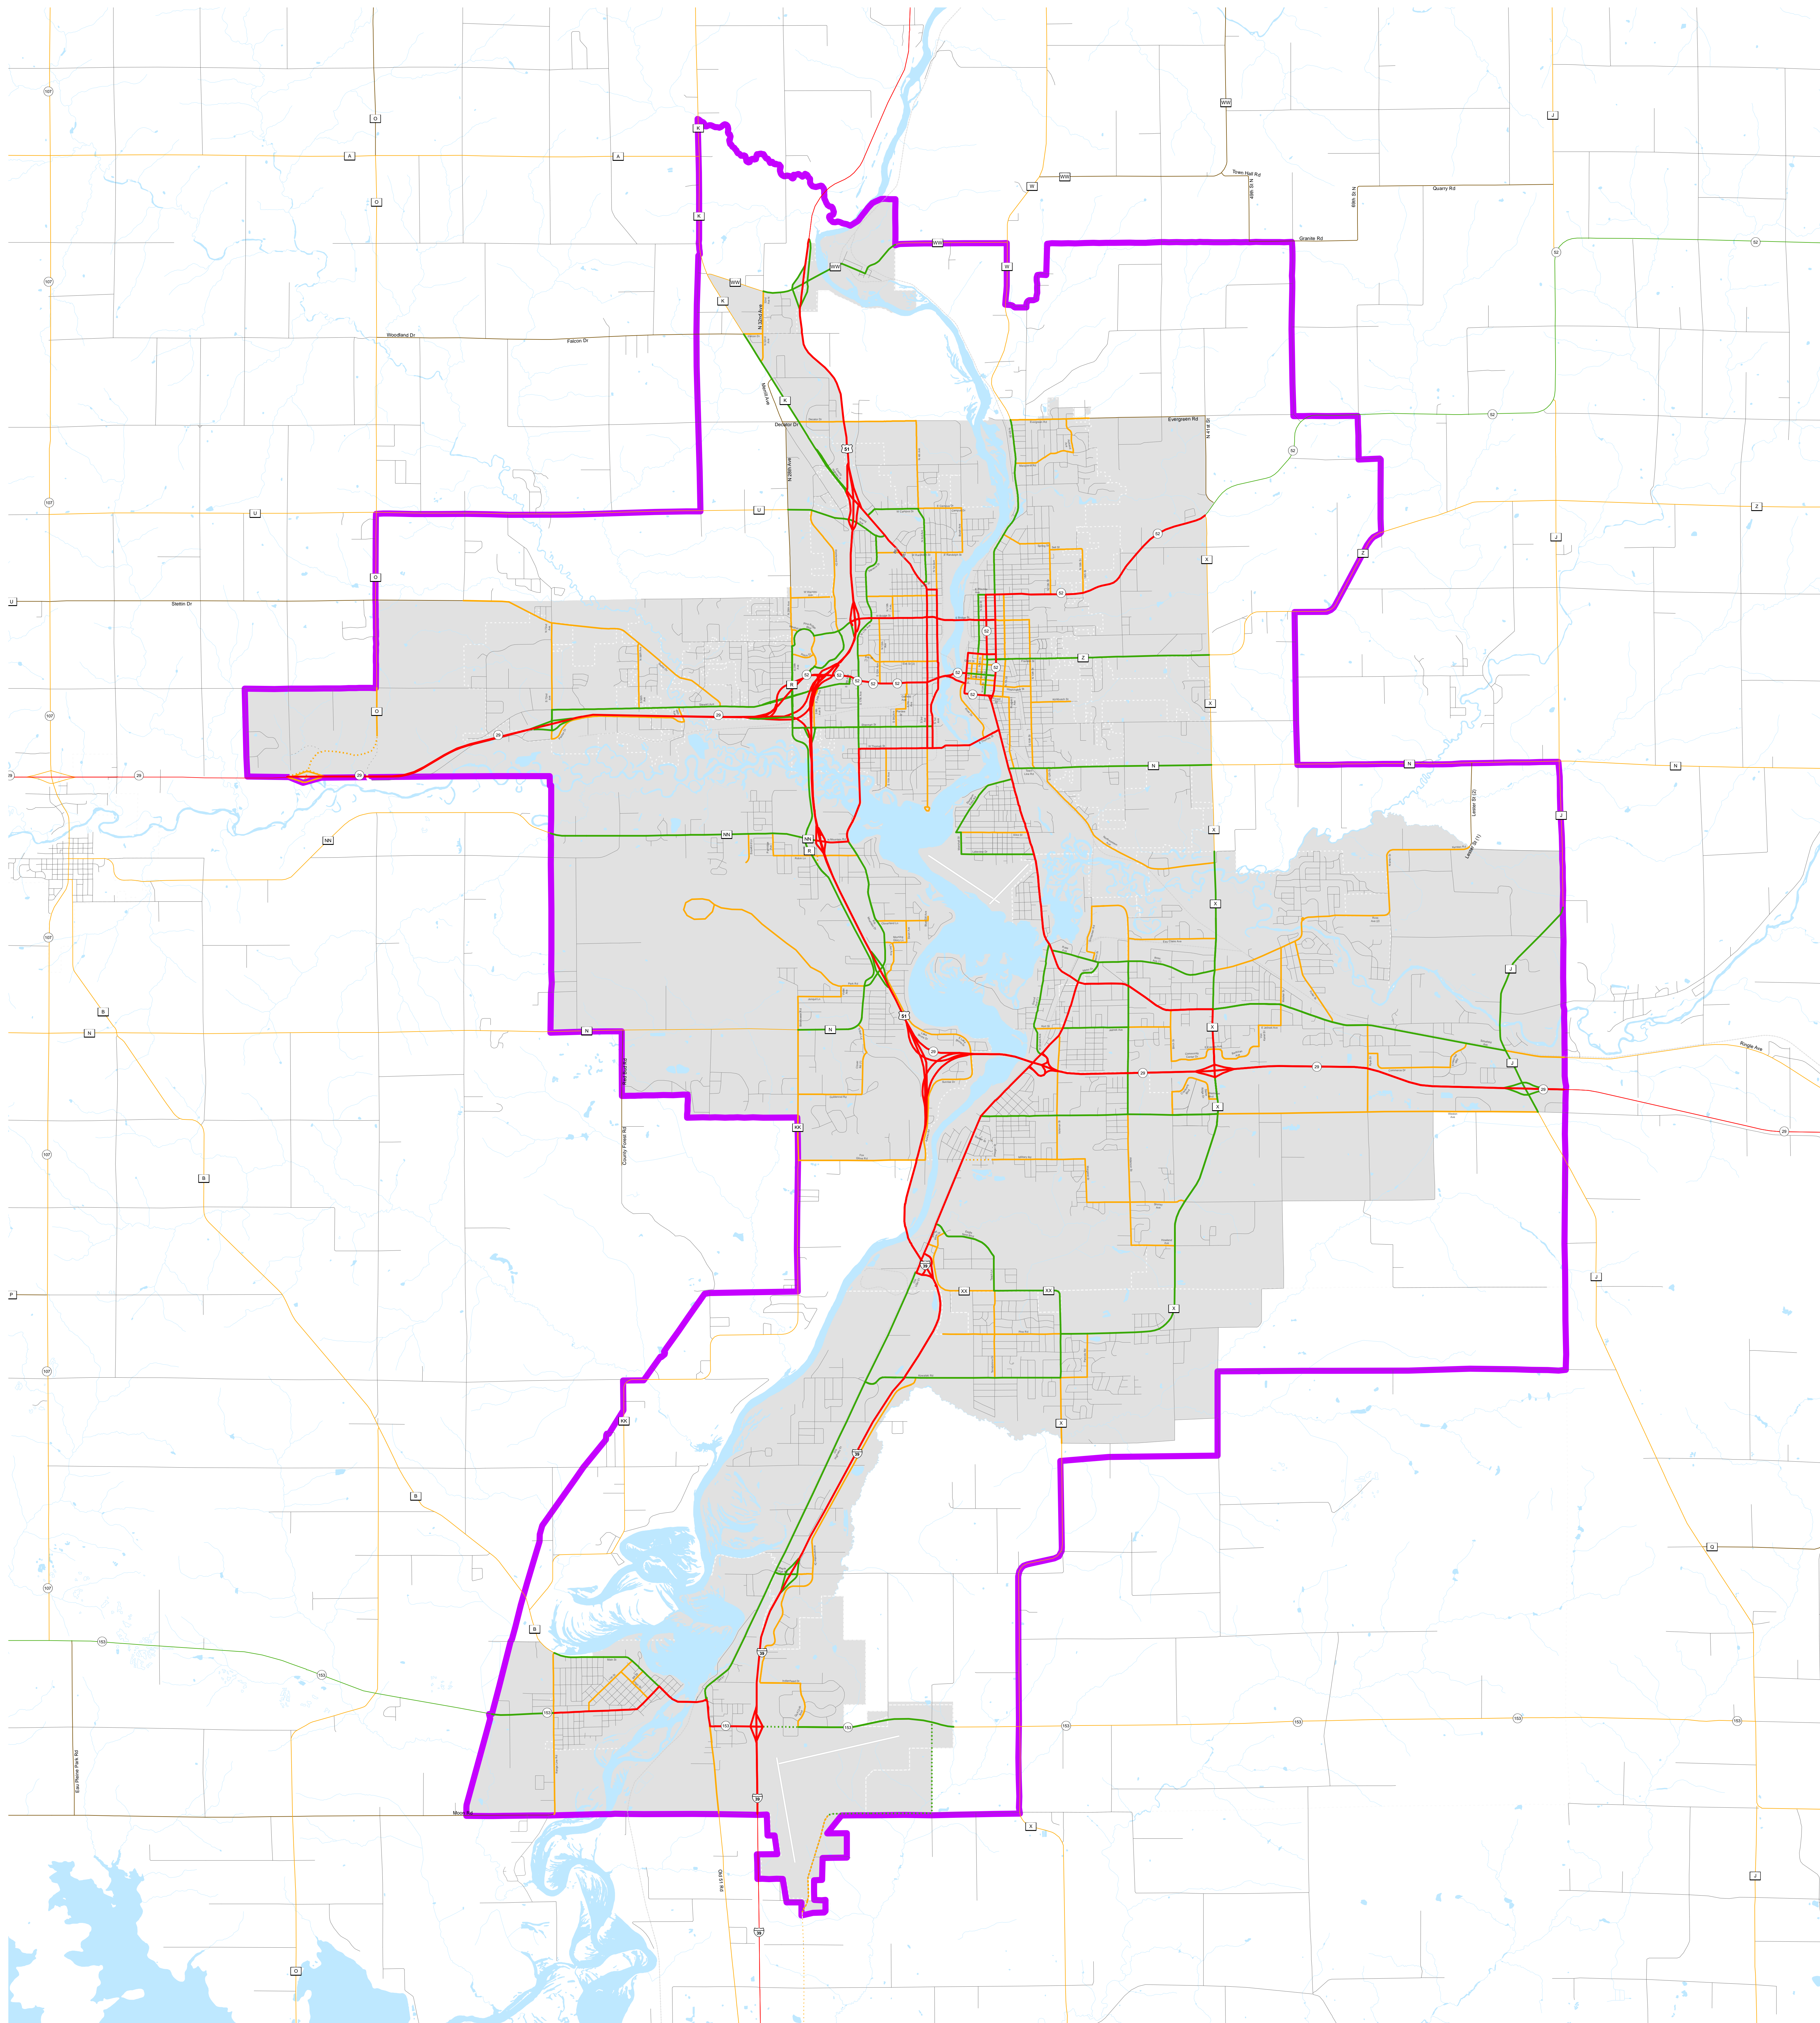

WAUSAU MPA BOUNDARY

PLANNING BOUNDARY APPROVAL

Date: 7/2/2015

Date: 9-23-15

MPA Boundary

Legend

Existing Planned*	Principal Arterial	Railroads
Minor Arterial	Collector	Lakes, Rivers, Streams
Local	City and Village Boundary	Urbanized Area
	Other surrounding urbanized areas	Rural Area
	County Boundary	

* NOTE: All planned route locations are approximations only.