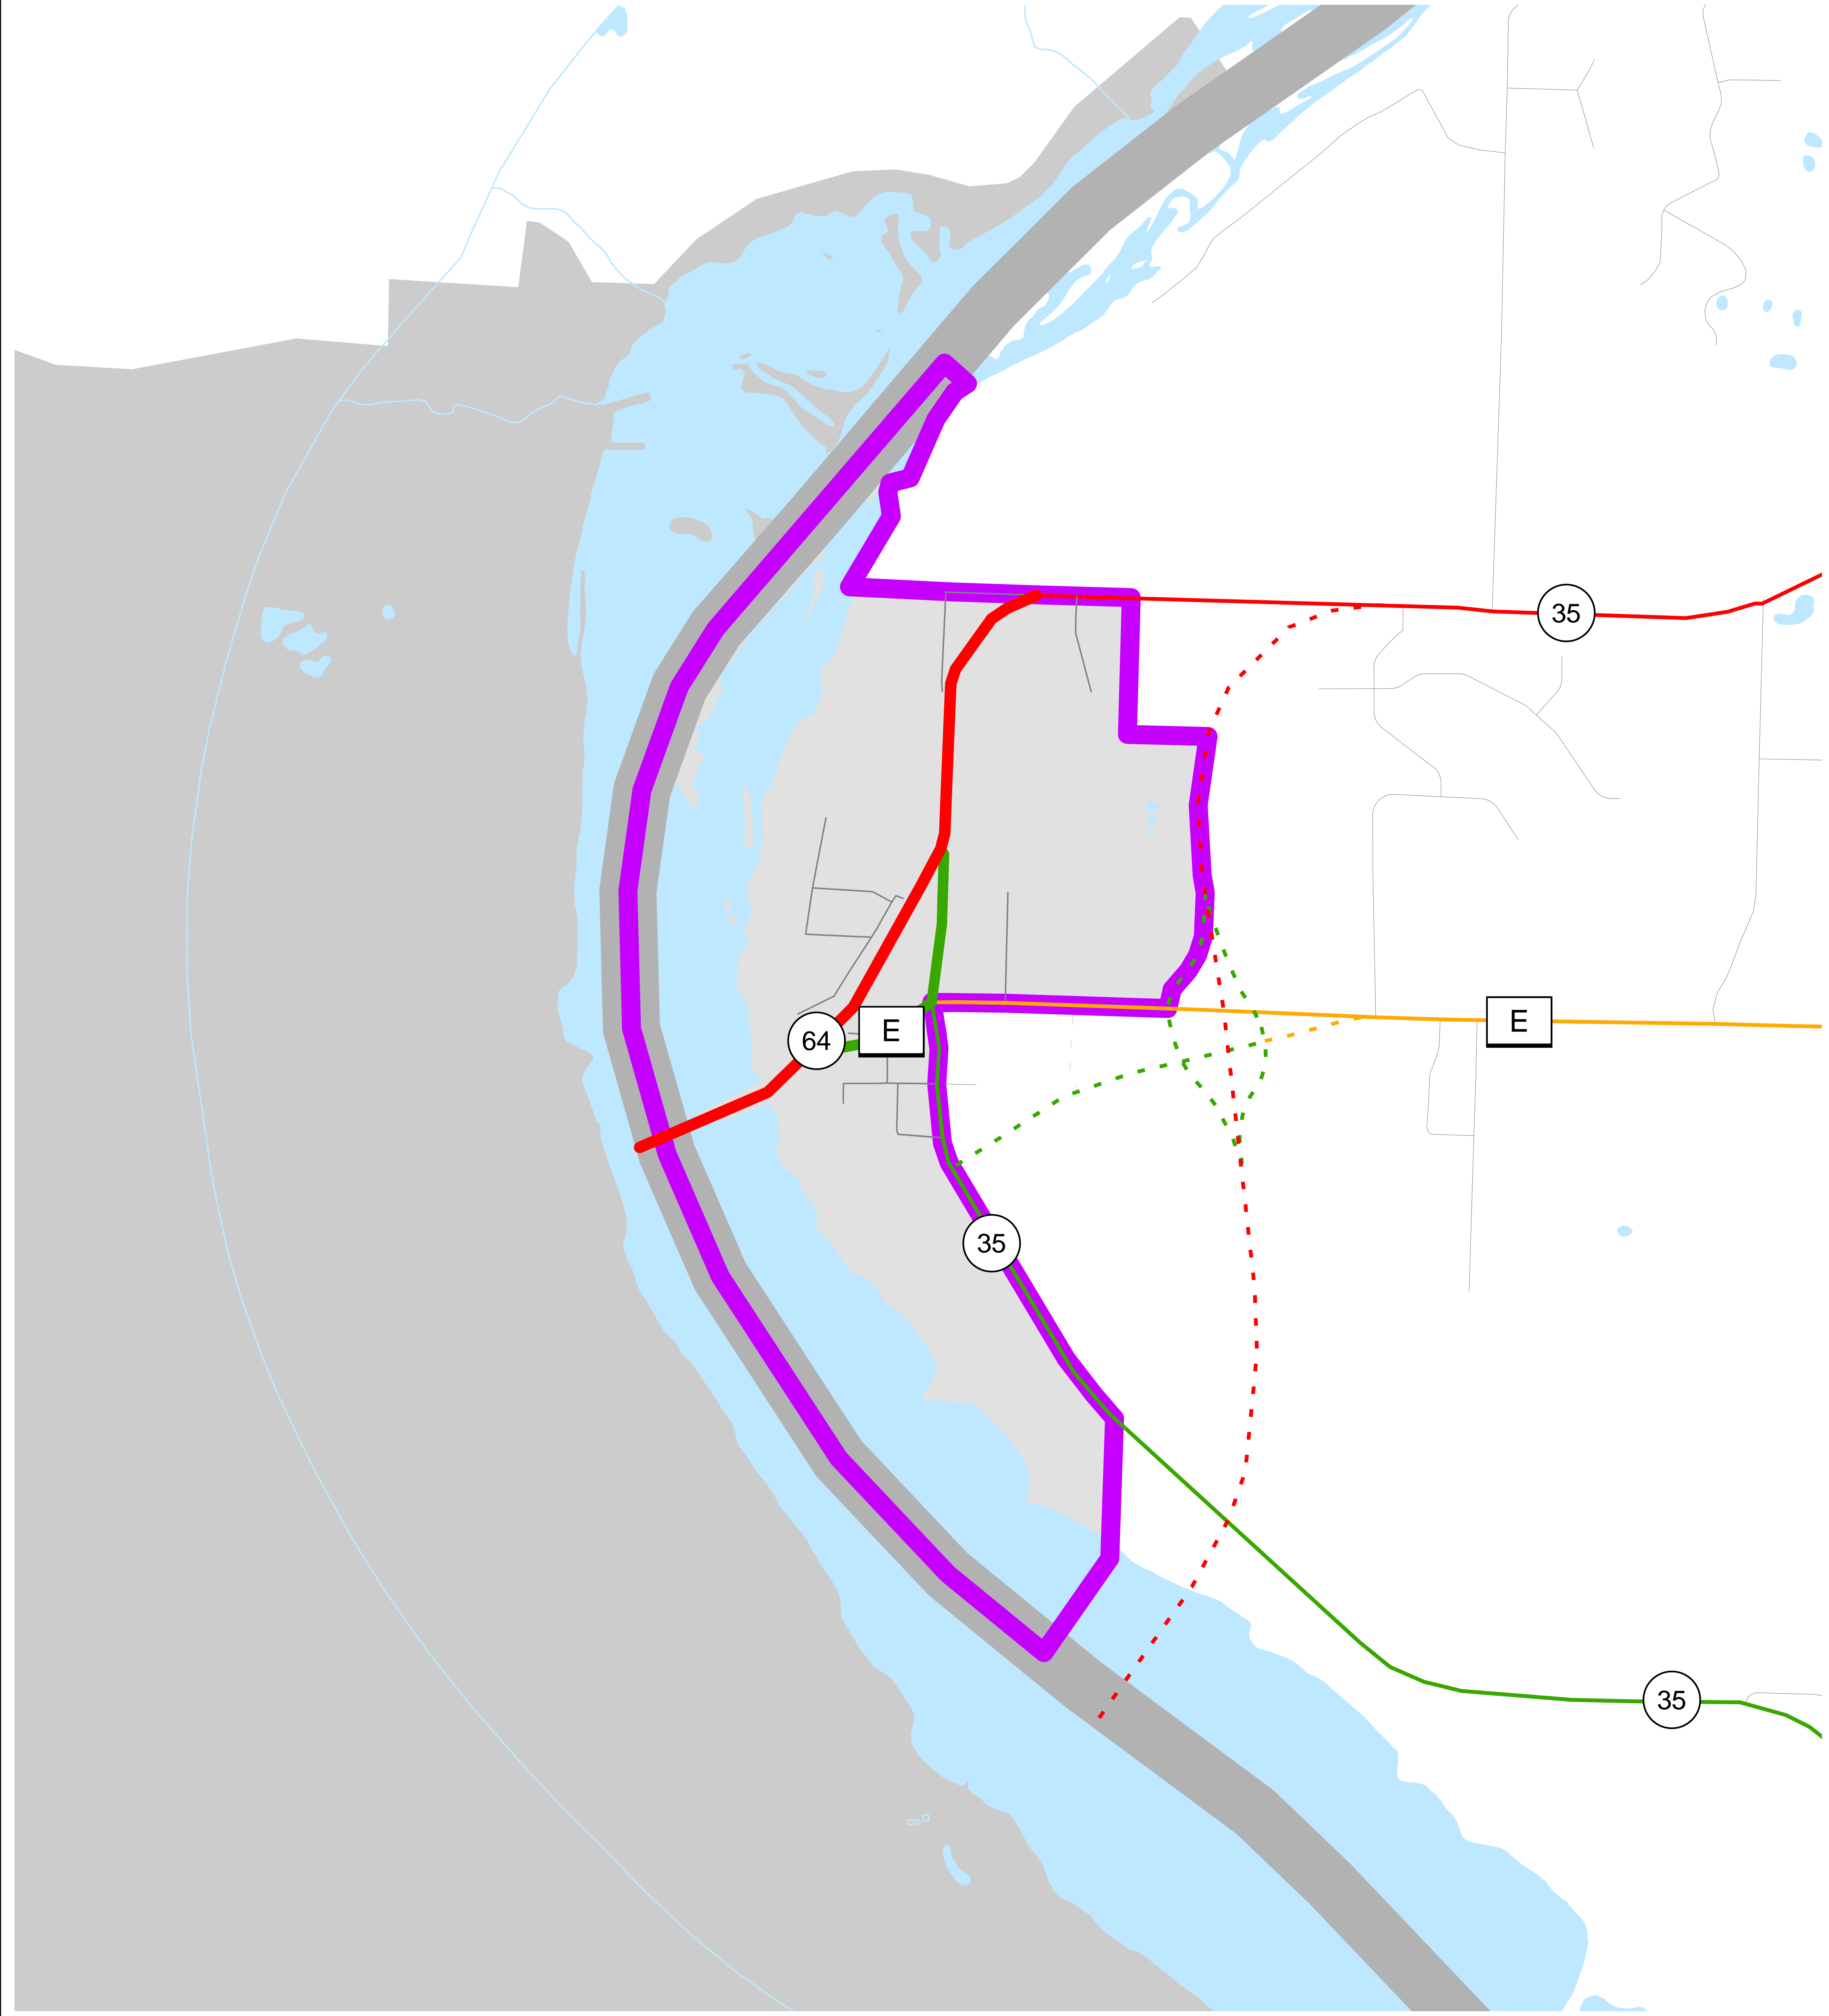

HOULTON

MPA BOUNDARY

HOULTON

PLANNING BOUNDARY APPROVAL	
<i>[Signature]</i> MPO	Date 4-25-2014
<i>[Signature]</i> MPO	Date 3-23-2014

MPA Boundary

Legend		
Existing	Planned*	Other
	Principal Arterial	Railroads
	Minor Arterial	Lakes, Rivers, Streams
	Collector	City/Village Boundary
	Local	Urban(ized) Area
		Other surrounding urban(ized) area
		Rural Area
		County Boundary

* NOTE:
All planned route locations are approximations only.