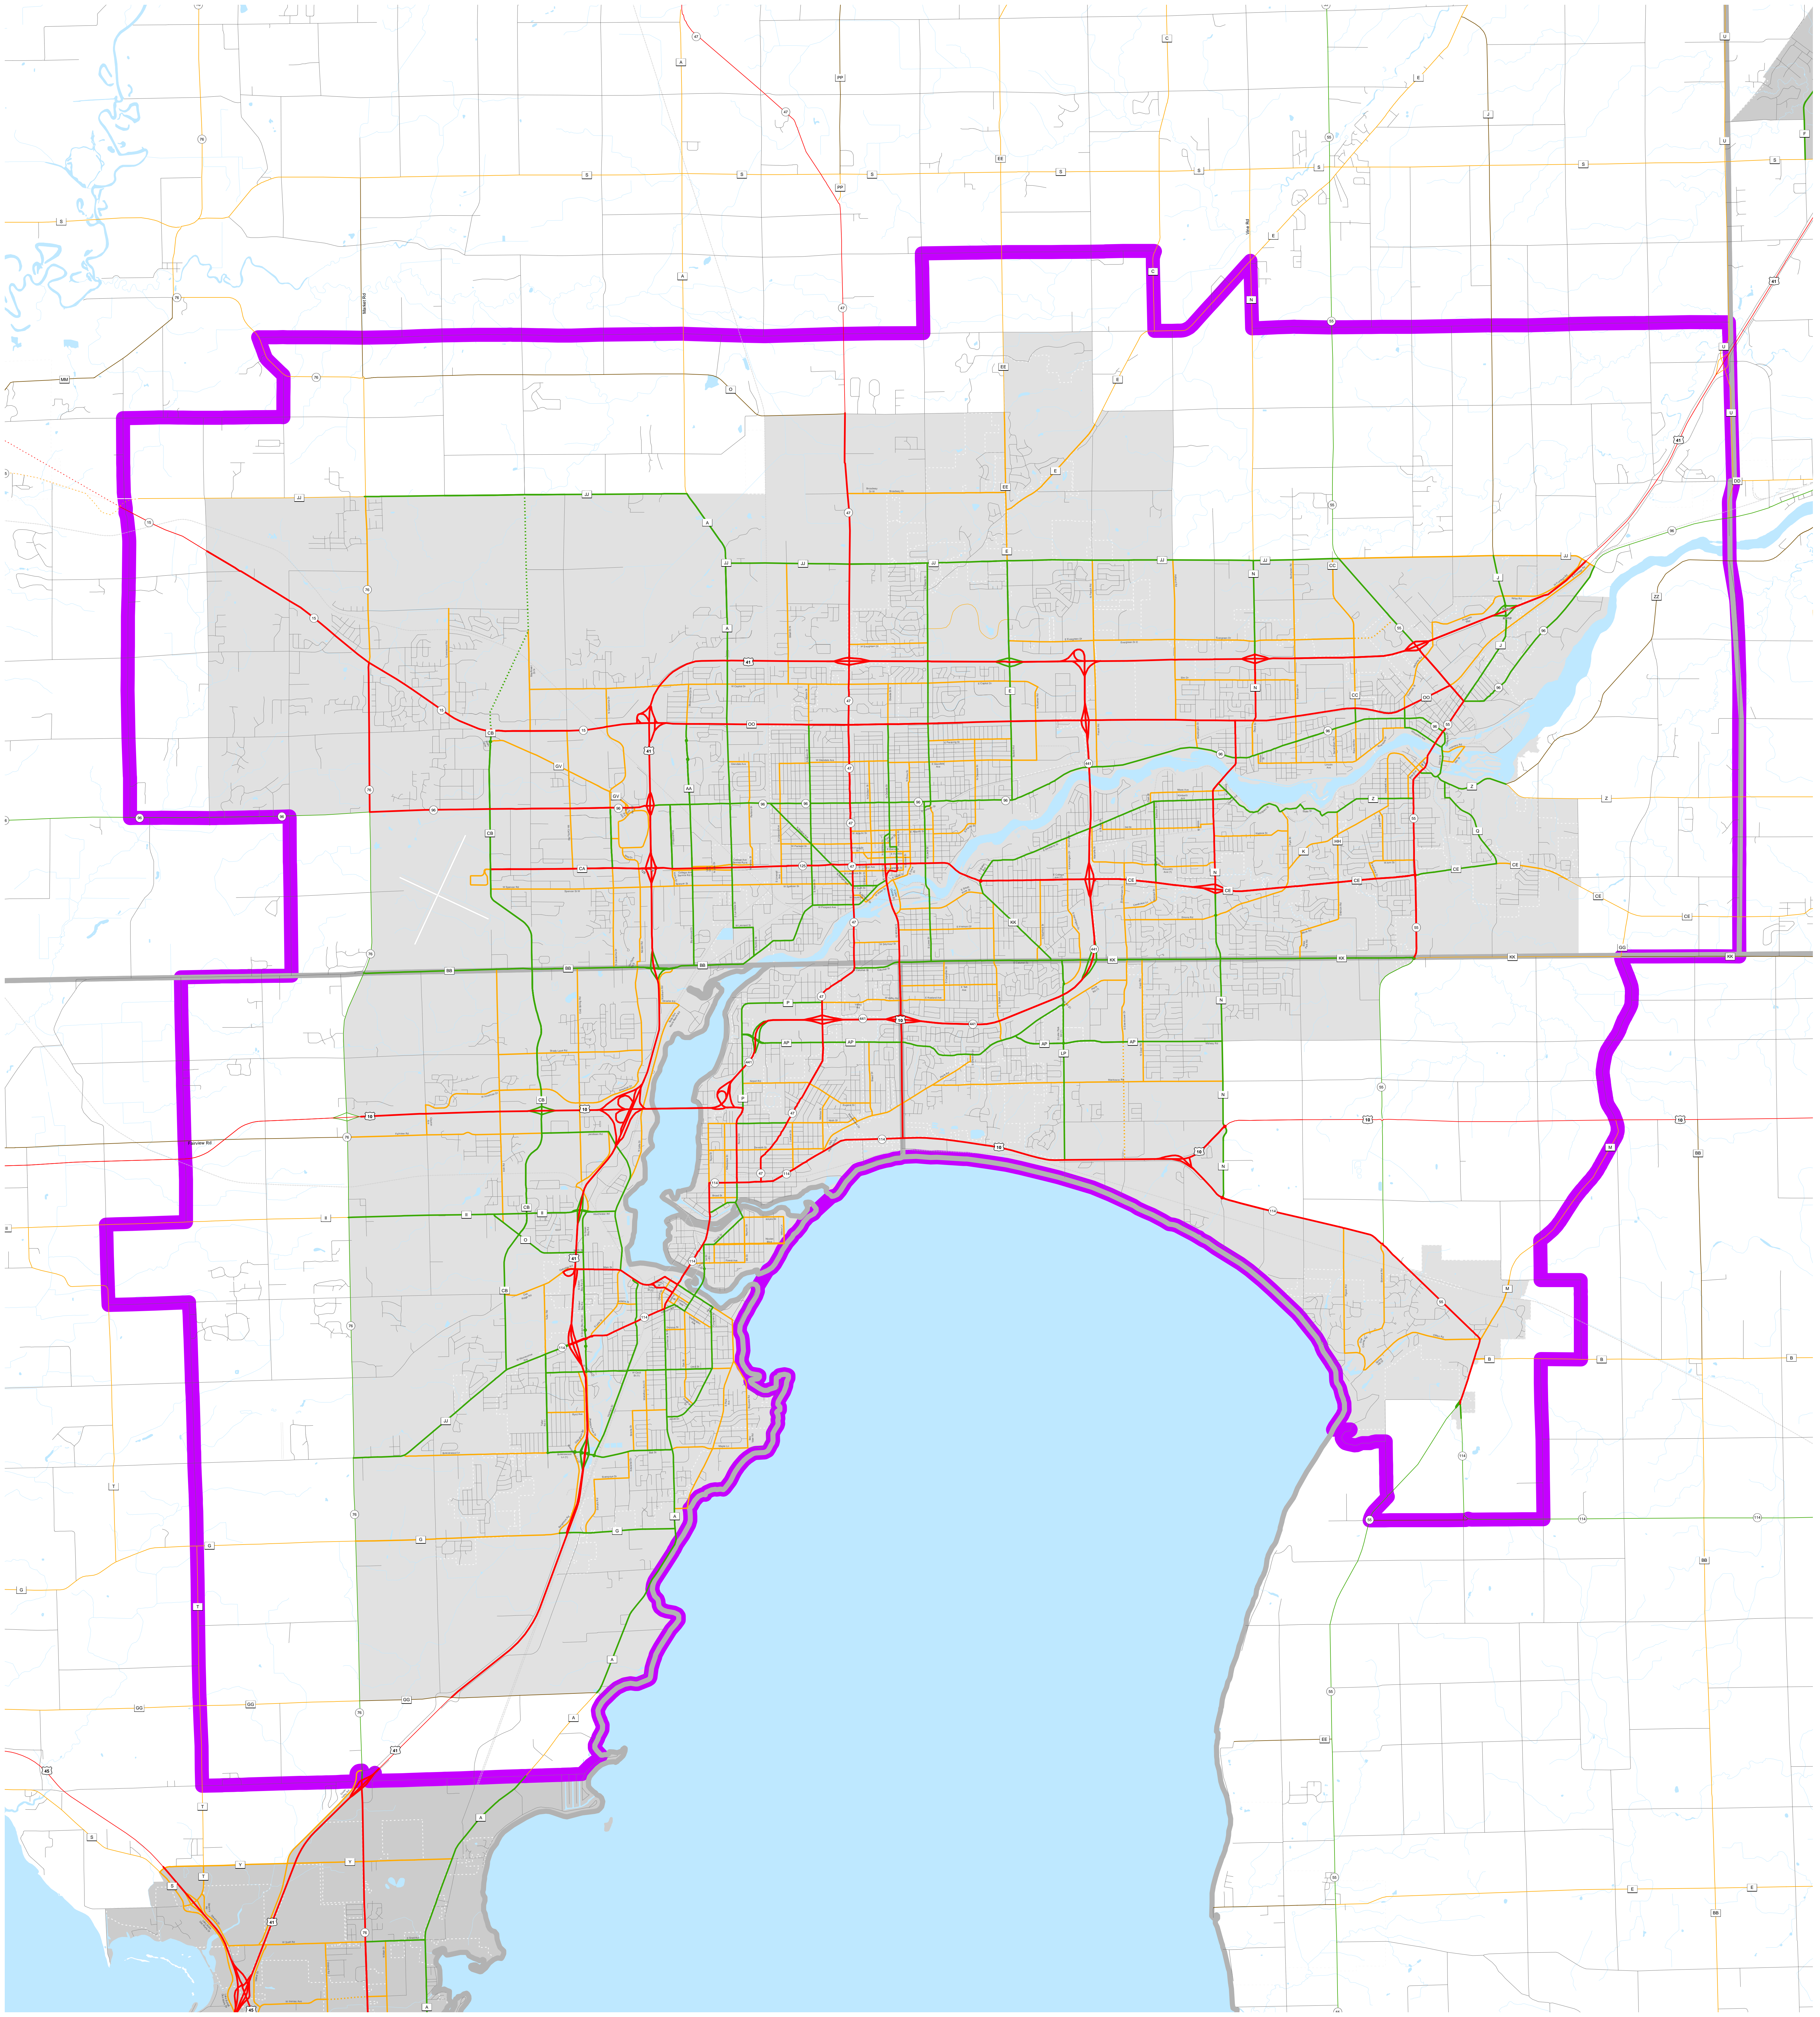

APPLETON

MPA BOUNDARY

APPLETON

MPA Boundary

Legend

Existing Planned*	Other
Principal Arterial	Railroads
Minor Arterial	Lakes, Rivers, Streams
Collector	City and Village Boundary
Local	Urbanized Area
	Other surrounding urbanized areas
	Rural Area
	County Boundary

* NOTE: All planned route locations are approximations only.