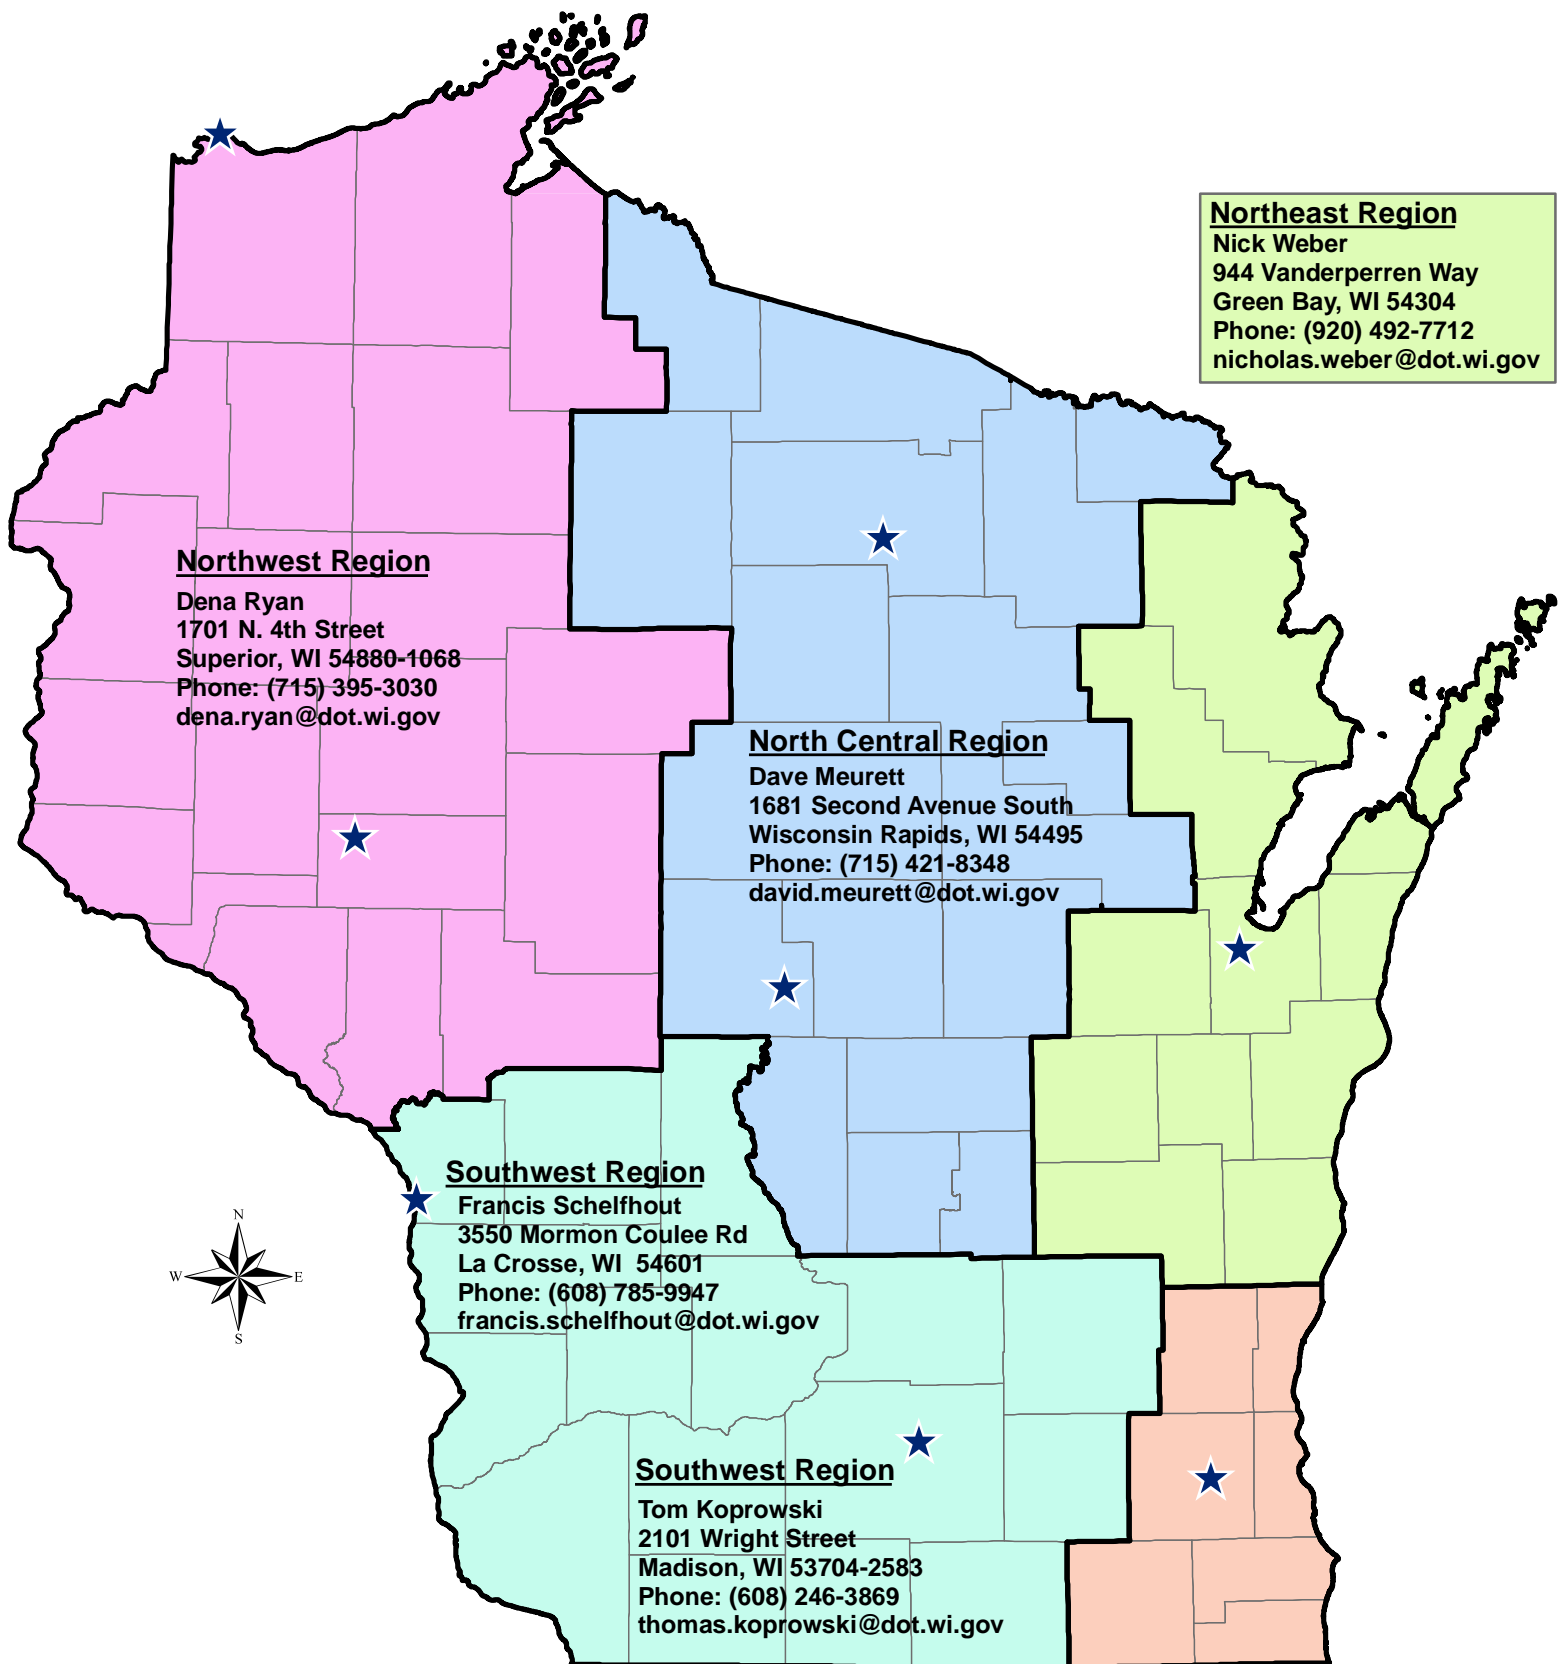

State Functional Classification Coordinators

June 16, 2022

Northeast Region
Nick Weber
944 Vanderperren Way
Green Bay, WI 54304
Phone: (920) 492-7712
nicholas.weber@dot.wi.gov

Northwest Region
Dena Ryan
1701 N. 4th Street
Superior, WI 54880-1068
Phone: (715) 395-3030
dena.ryan@dot.wi.gov

North Central Region
Dave Meurett
1681 Second Avenue South
Wisconsin Rapids, WI 54495
Phone: (715) 421-8348
david.meurett@dot.wi.gov

Southwest Region
Francis Schelfhout
3550 Mormon Coulee Rd
La Crosse, WI 54601
Phone: (608) 785-9947
francis.schelfhout@dot.wi.gov

Southwest Region
Tom Koprowski
2101 Wright Street
Madison, WI 53704-2583
Phone: (608) 246-3869
thomas.koprowski@dot.wi.gov

Southeast Region
Mark Niedzwiecki
141 NW Barstow Street
Waukesha, WI 53187
Phone: (262) 548-8700
mark.niedzwiecki@dot.wi.gov