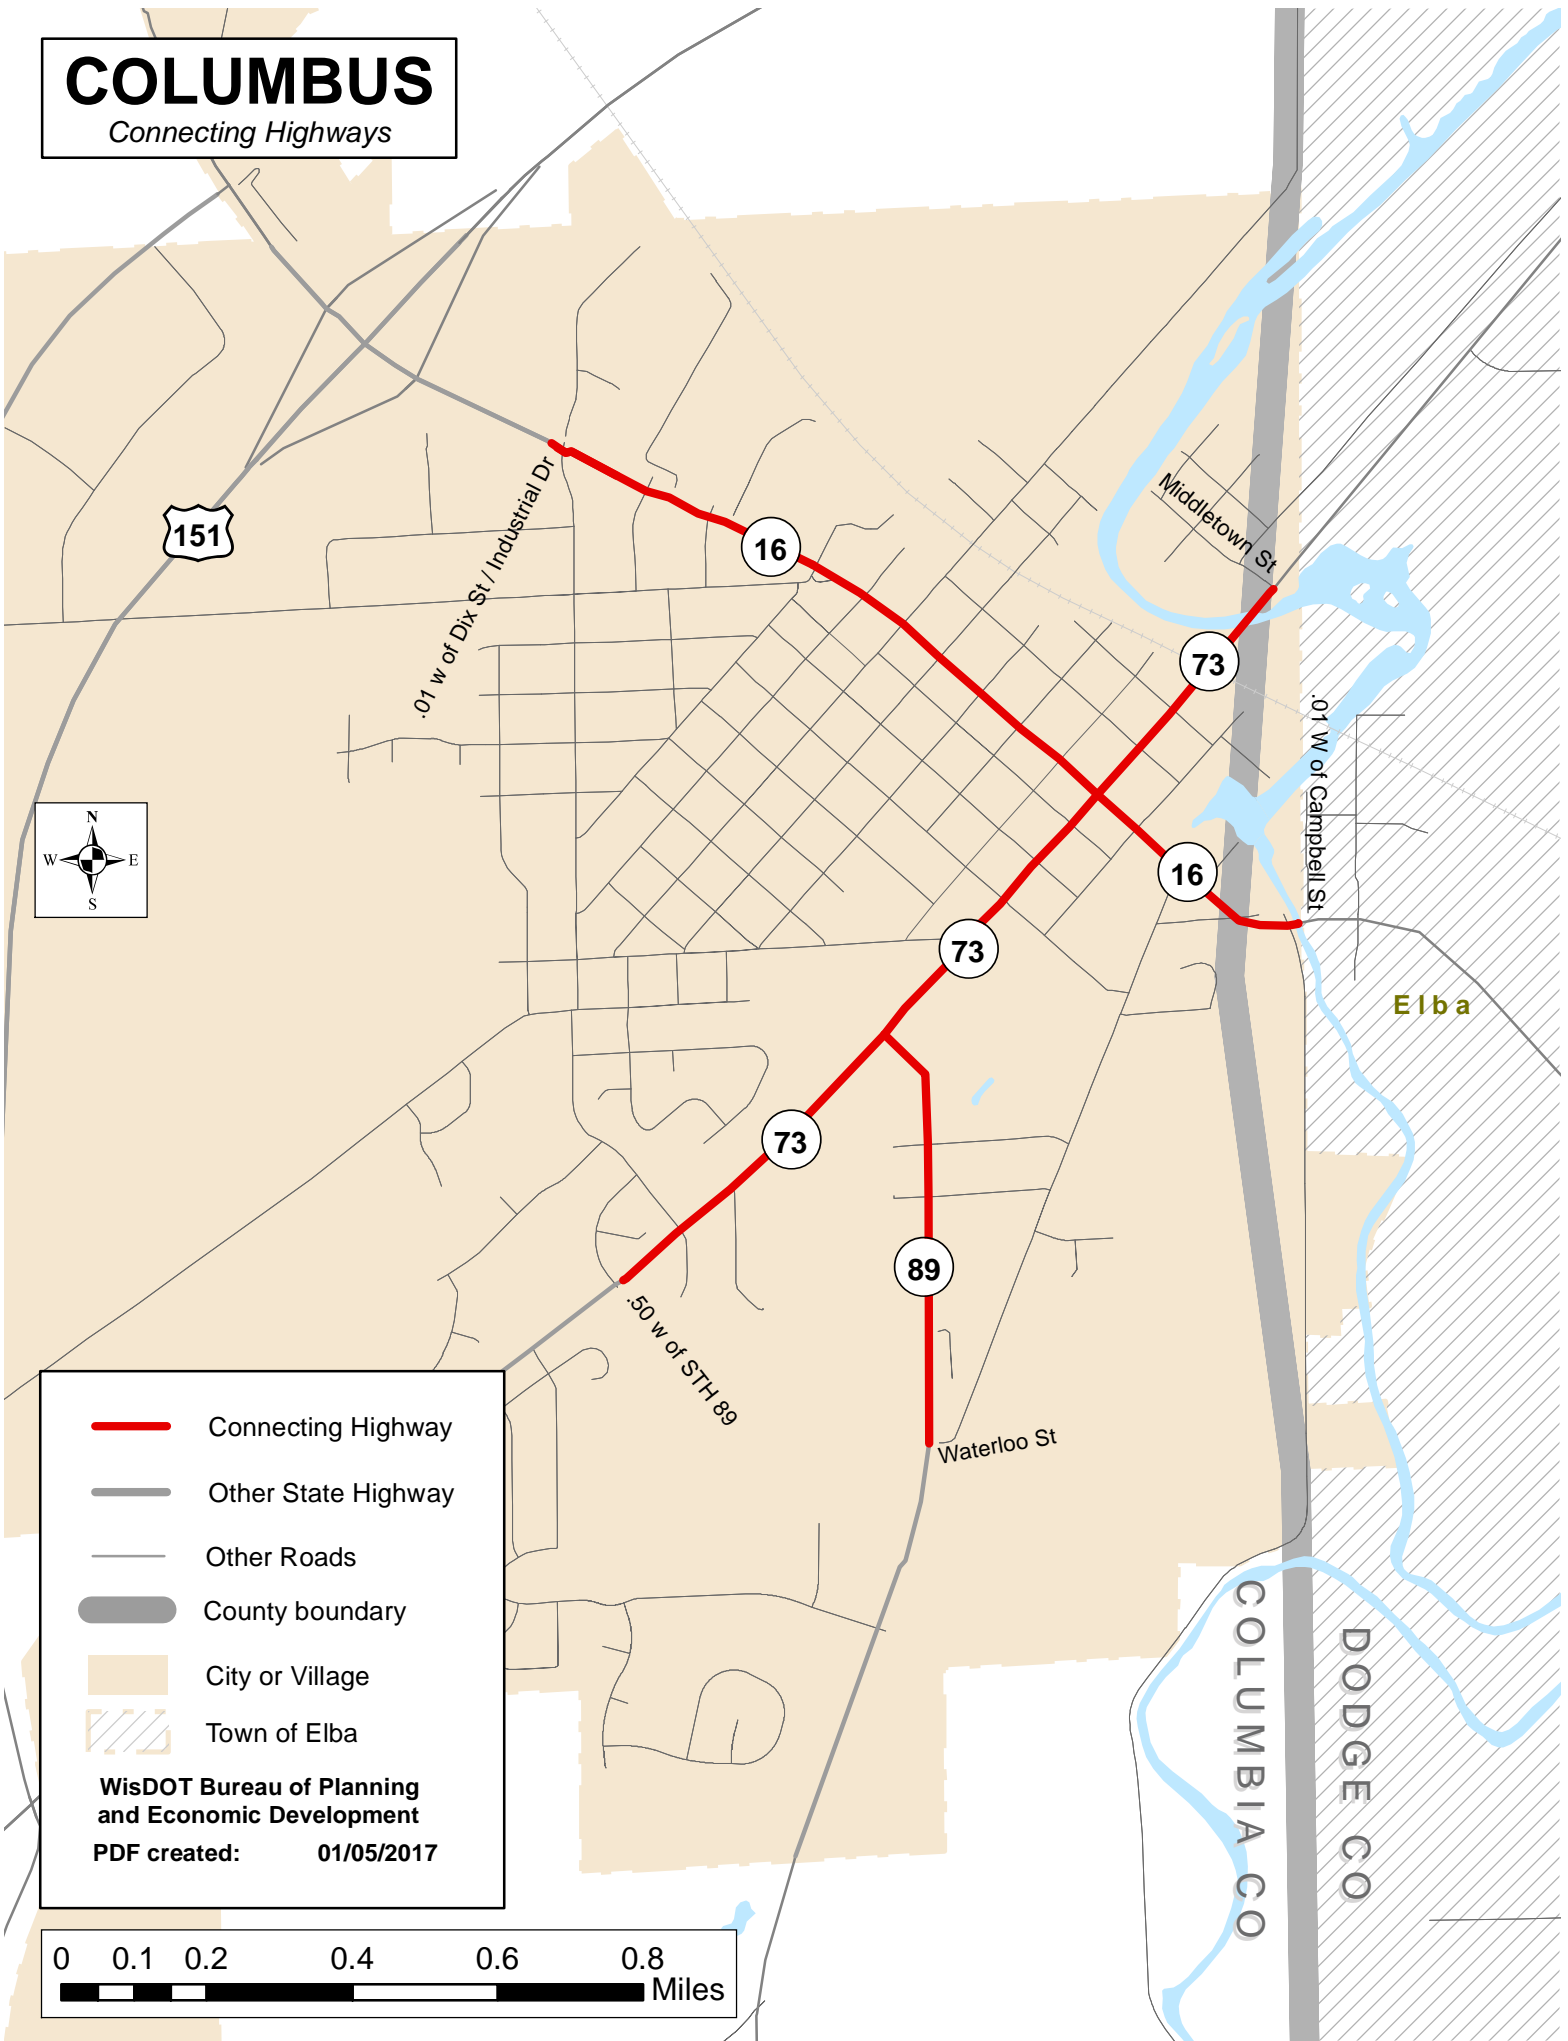

COLUMBUS

Connecting Highways

Legend:

- Connecting Highway
- Other State Highway
- Other Roads
- County boundary
- City or Village
- Town of Elba

WisDOT Bureau of Planning and Economic Development
PDF created: 01/05/2017