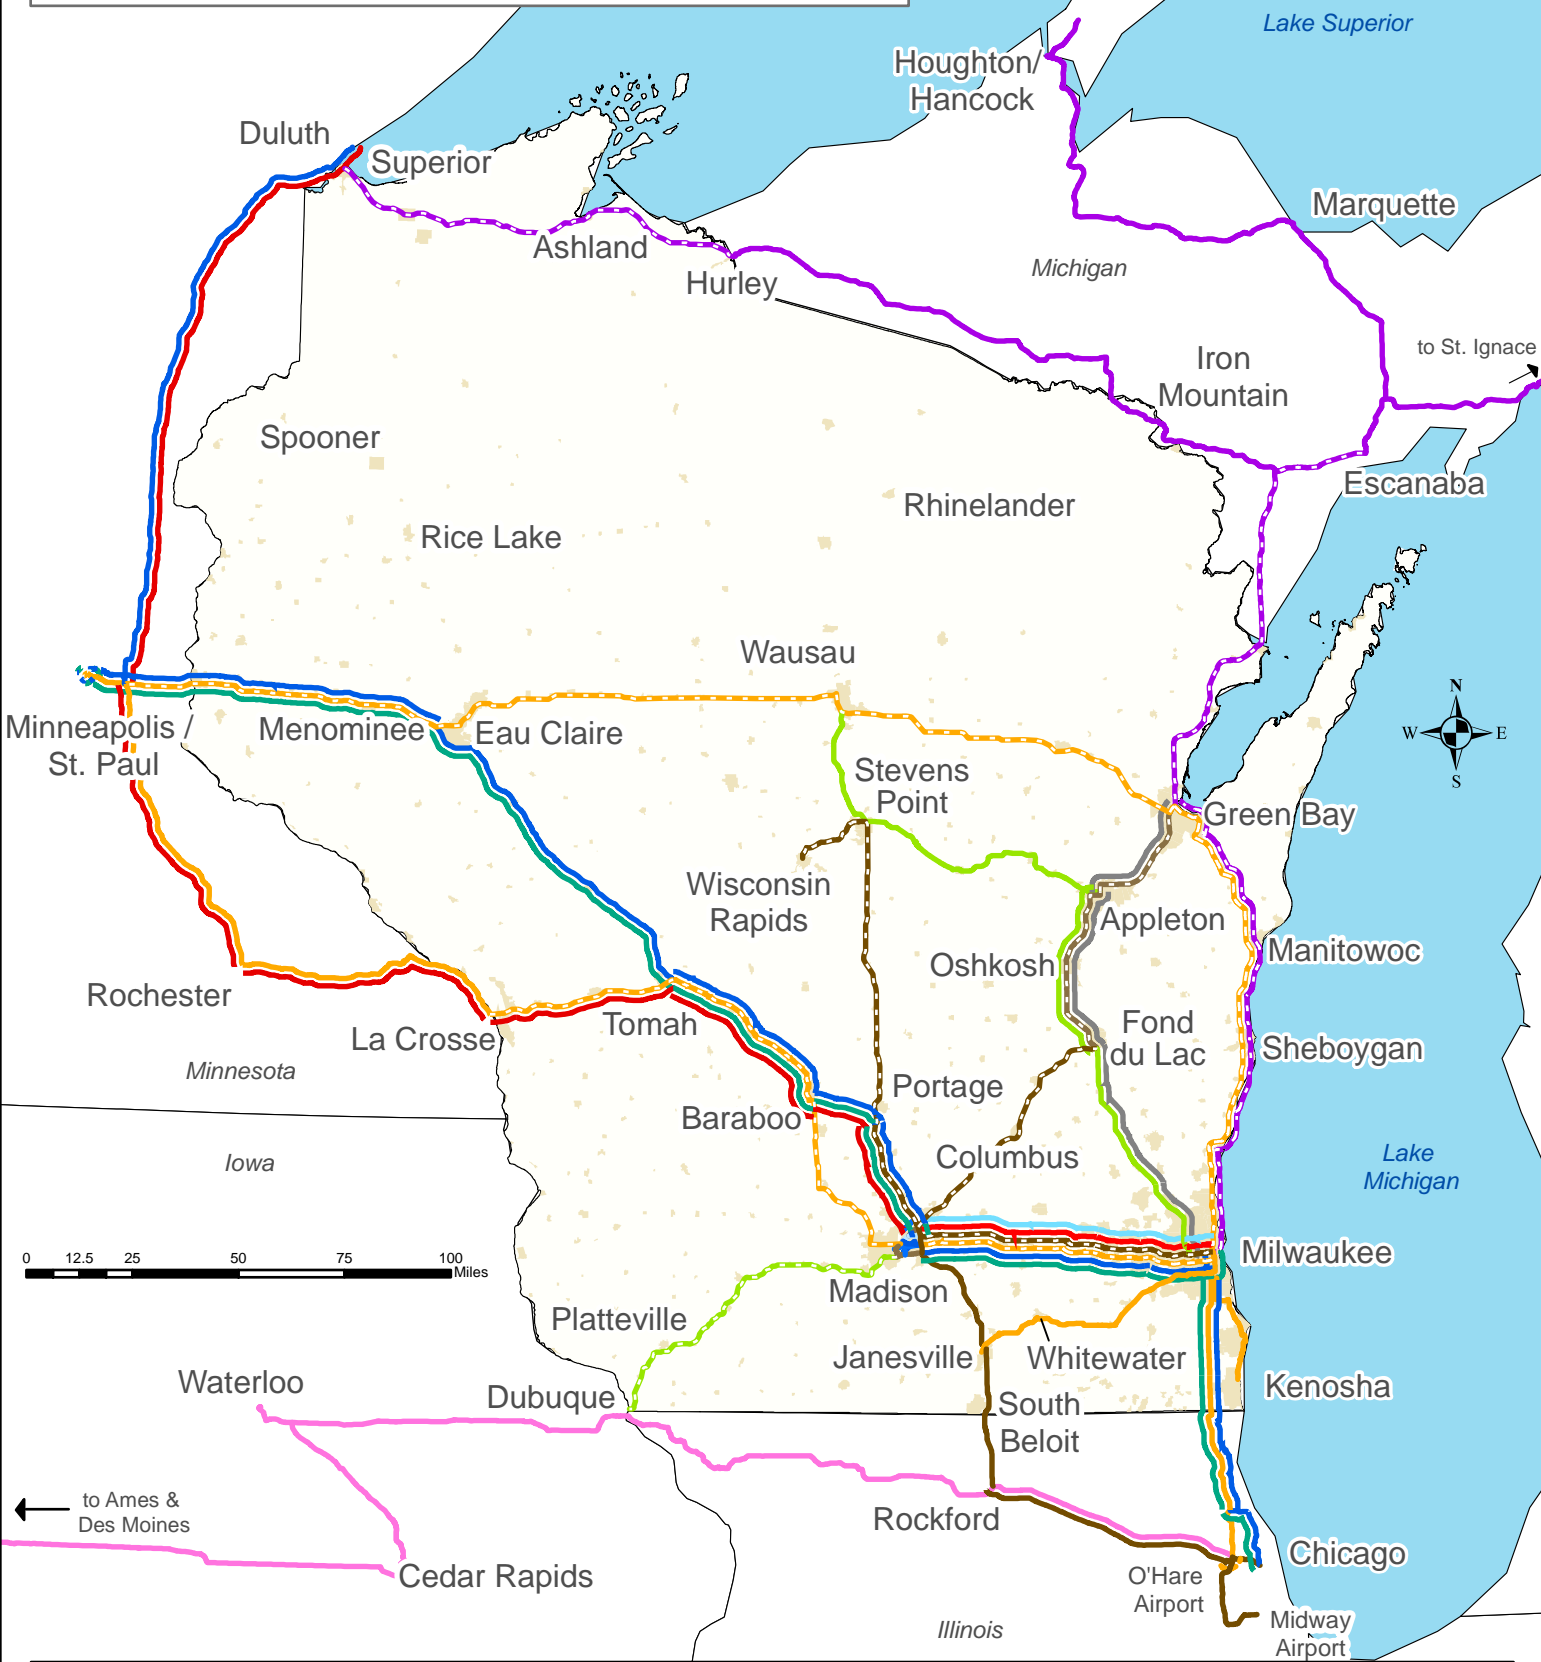

2024 Wisconsin Intercity Bus Routes

- | | |
|----------------------|--|
| Amtrak Thruway | White dashed line indicates a WisDOT supported route |
| Badger Bus | Greyhound |
| Burlington Trailways | Indian Trails |
| Flixbus | Jefferson Lines |
| | Lamers Bus Lines |
| | Coach USA/Megabus (Van Galder) |
| | Coach USA/Megabus (WI Coach Lines) |