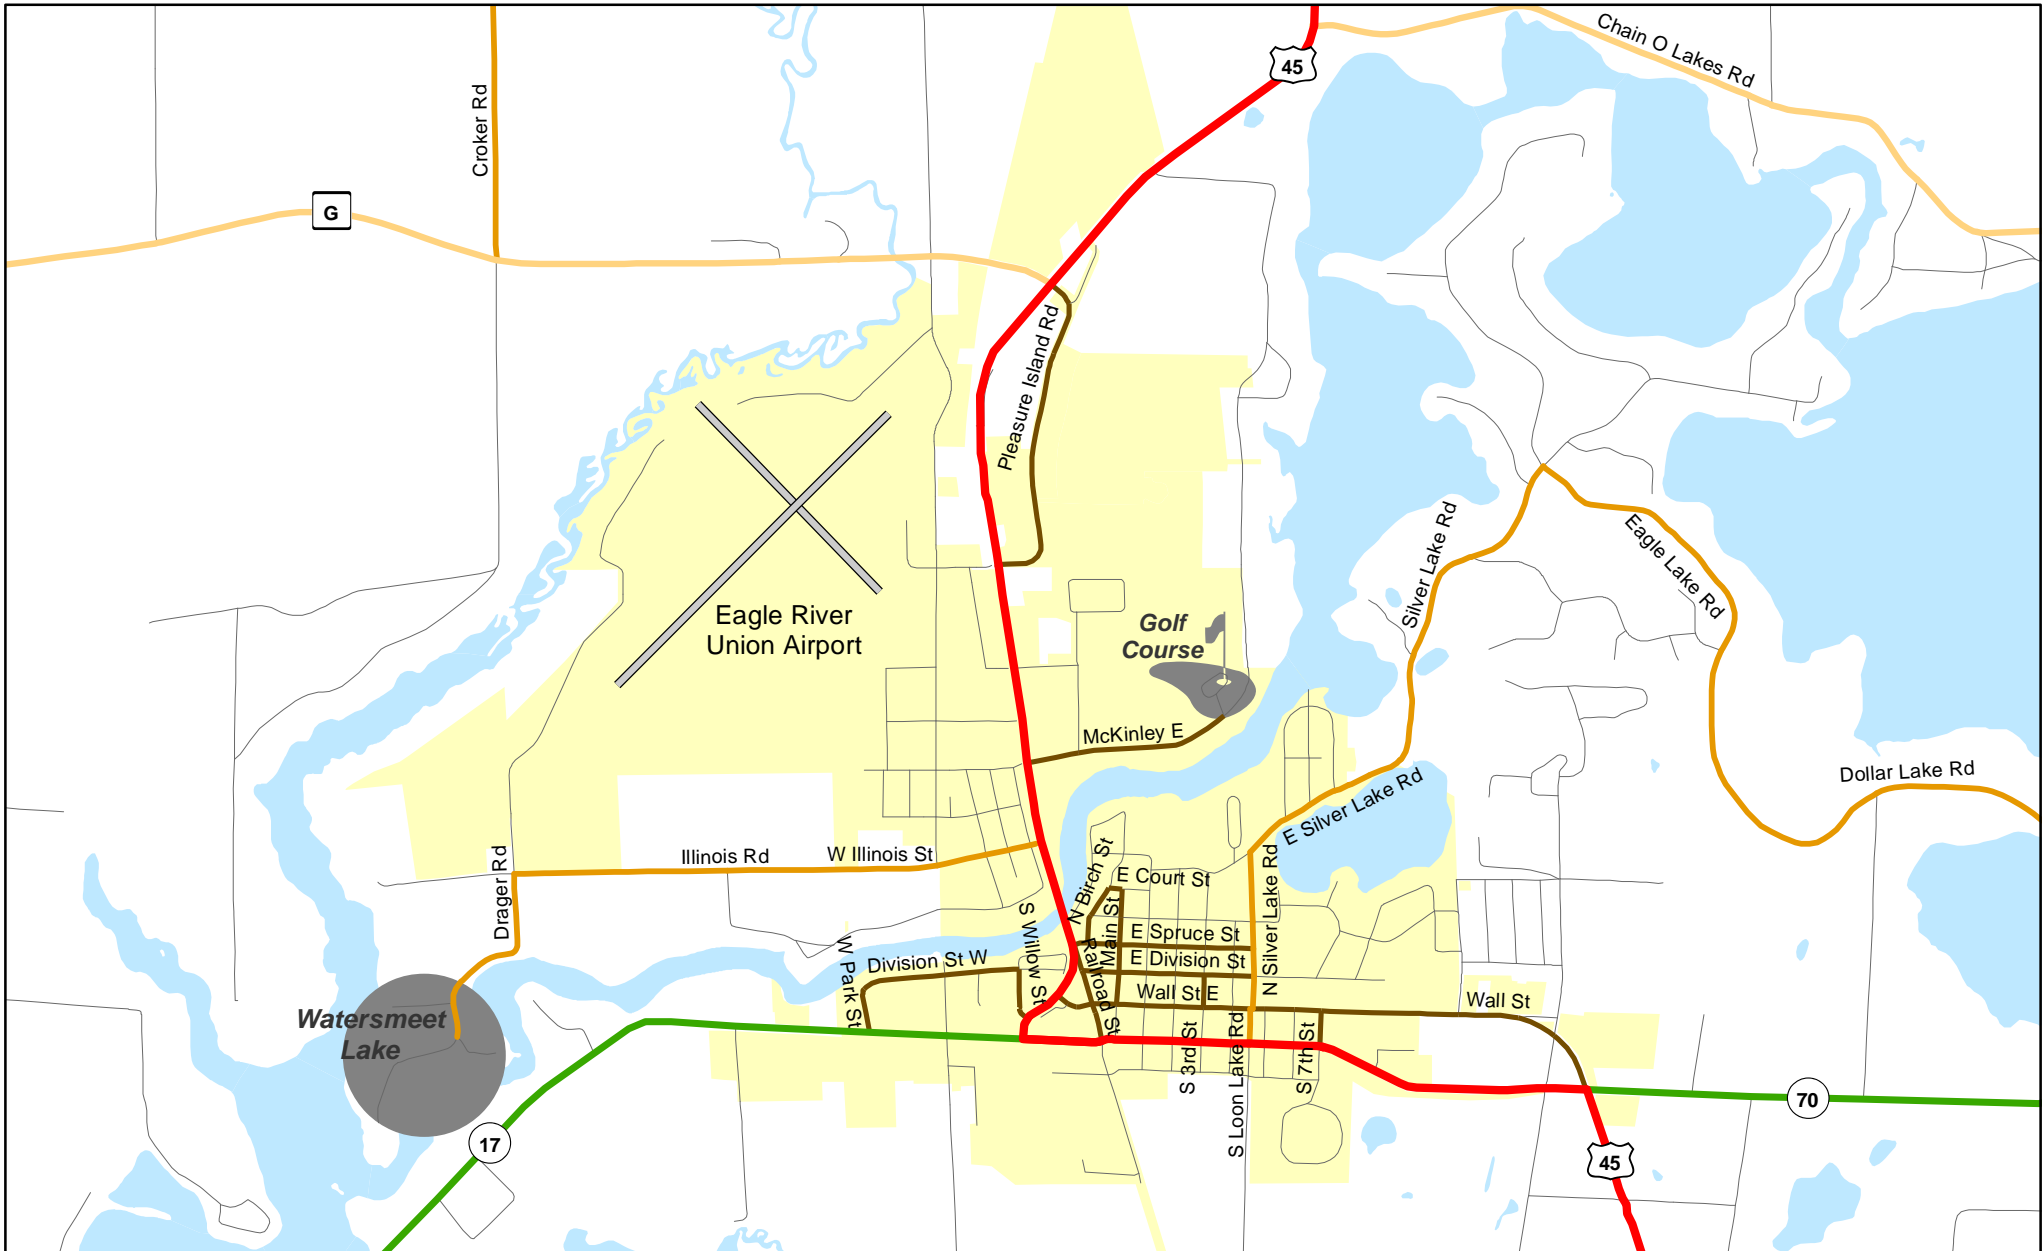

VILAS

Chart “C” Communities

Page

- 3 Arbor Vitae
- 4 Eagle River

**Chart C Community: ARBOR VITAE (unincorporated)
County: Vilas**

Functional Classification 03/28/2017

Functional Classification

- Principal Arterial
- Minor Arterial
- Major Collector
- Minor Collector
- Chart C Minor Collector
- planned Principal Arterial
- planned Minor Arterial
- planned Major Collector
- planned Minor Collector

WisDOT Bureau of Planning and Economic Development
FHWA approval: 03/28/2017
PDF created: 02/09/2017

Chart C Community: EAGLE RIVER County: Vilas

Functional Classification 03/28/2017

Functional Classification