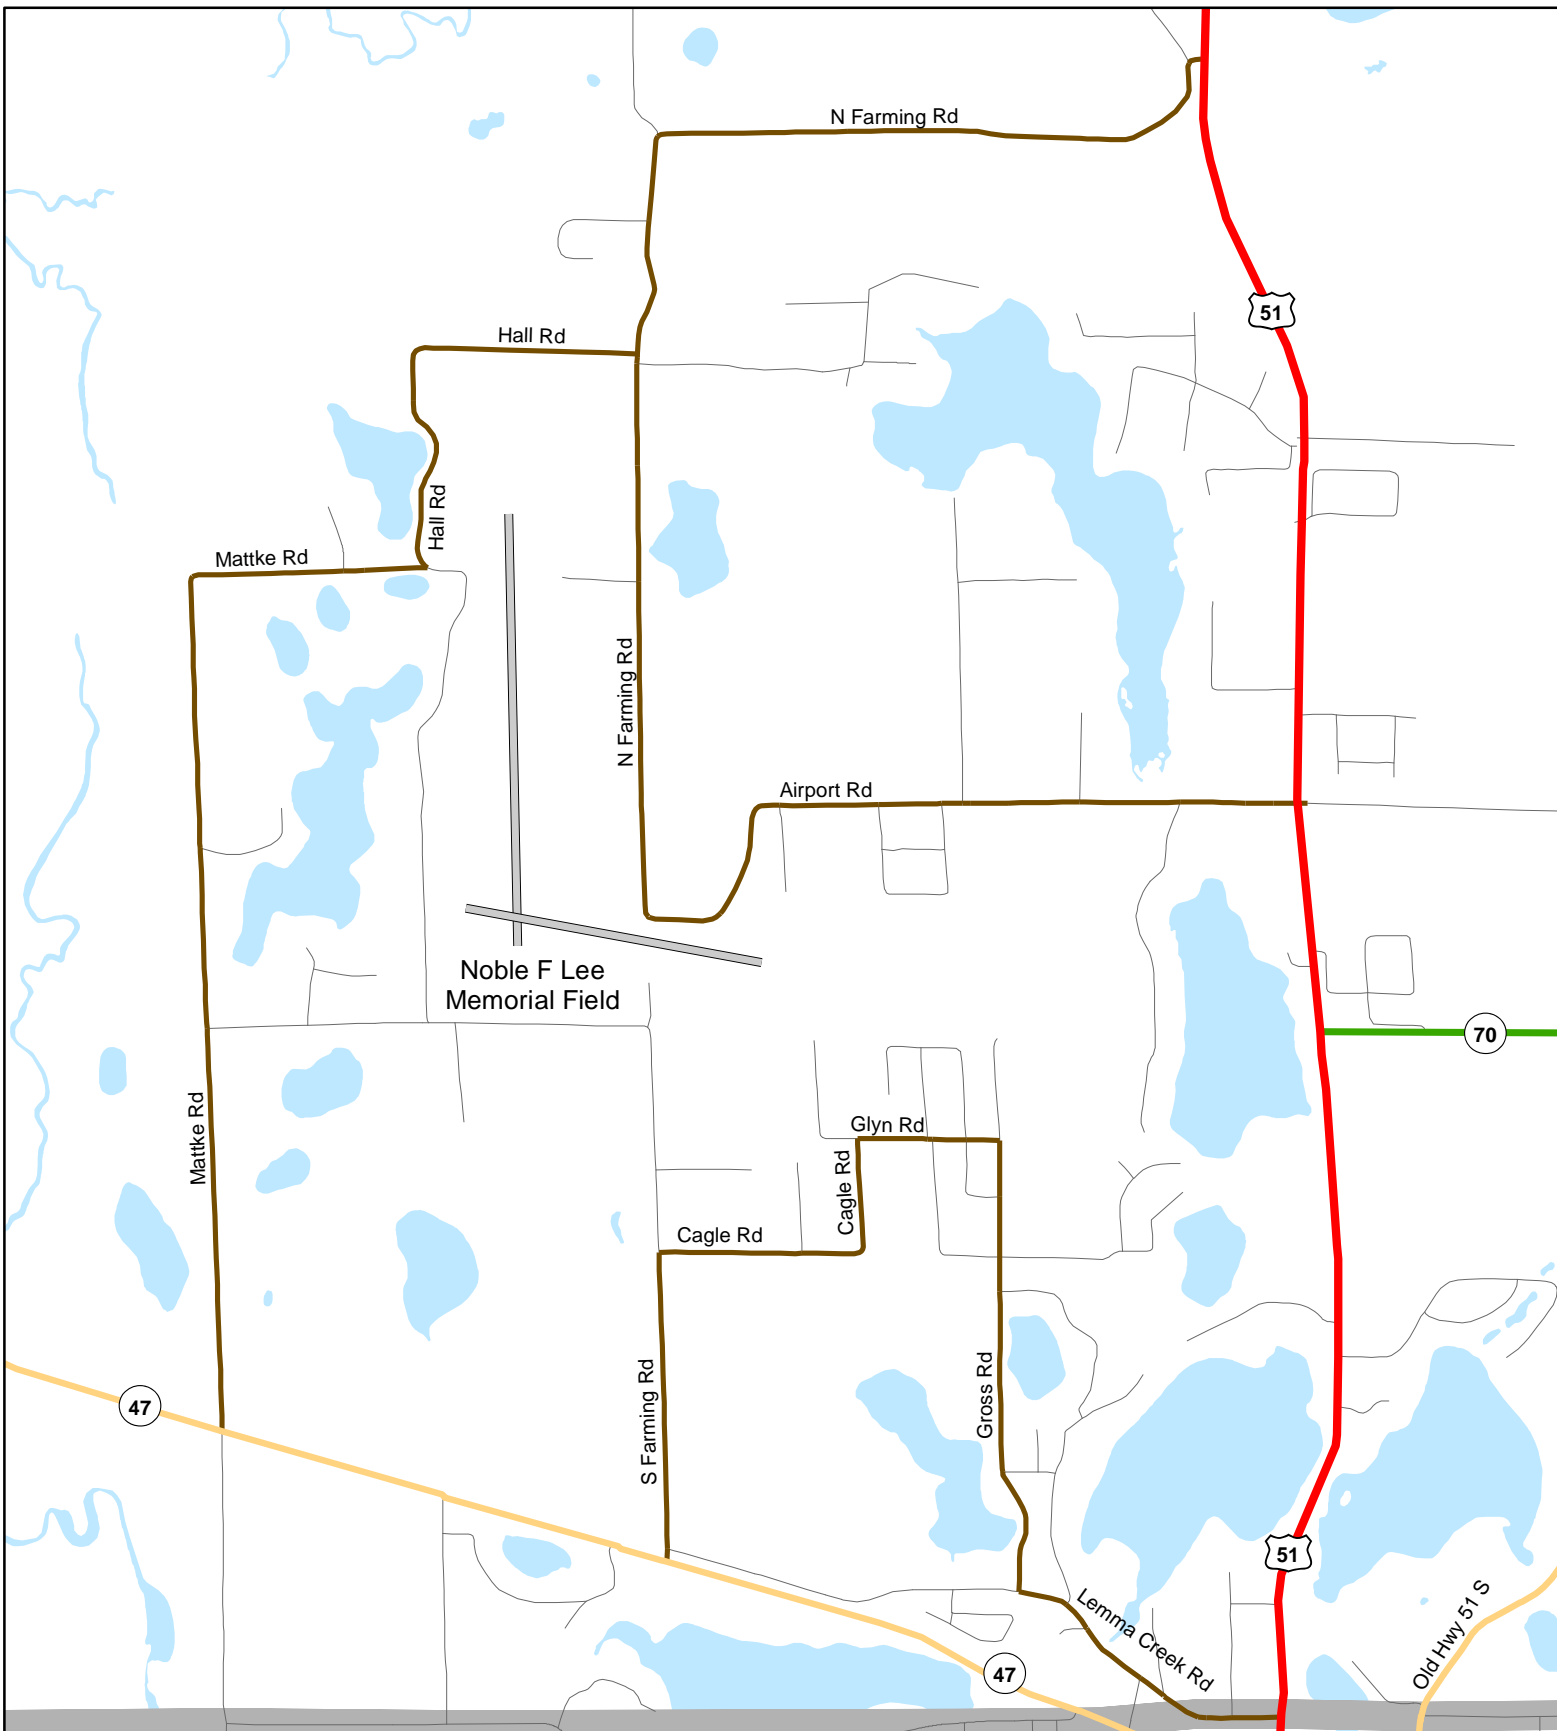

VILAS

Chart “C” Communities

Page

- 3 Arbor Vitae
- 4 Eagle River

**Chart C Community: ARBOR VITAE (unincorporated)
County: Vilas**

Functional Classification 03/28/2017

Functional Classification

- Principal Arterial
- Minor Arterial
- Major Collector
- Minor Collector
- Chart C Minor Collector
- planned Principal Arterial
- planned Minor Arterial
- planned Major Collector
- planned Minor Collector

WisDOT Bureau of Planning and Economic Development
FHWA approval: 03/28/2017
PDF created: 02/09/2017

Chart C Community: EAGLE RIVER County: Vilas

Functional Classification 03/28/2017

Functional Classification