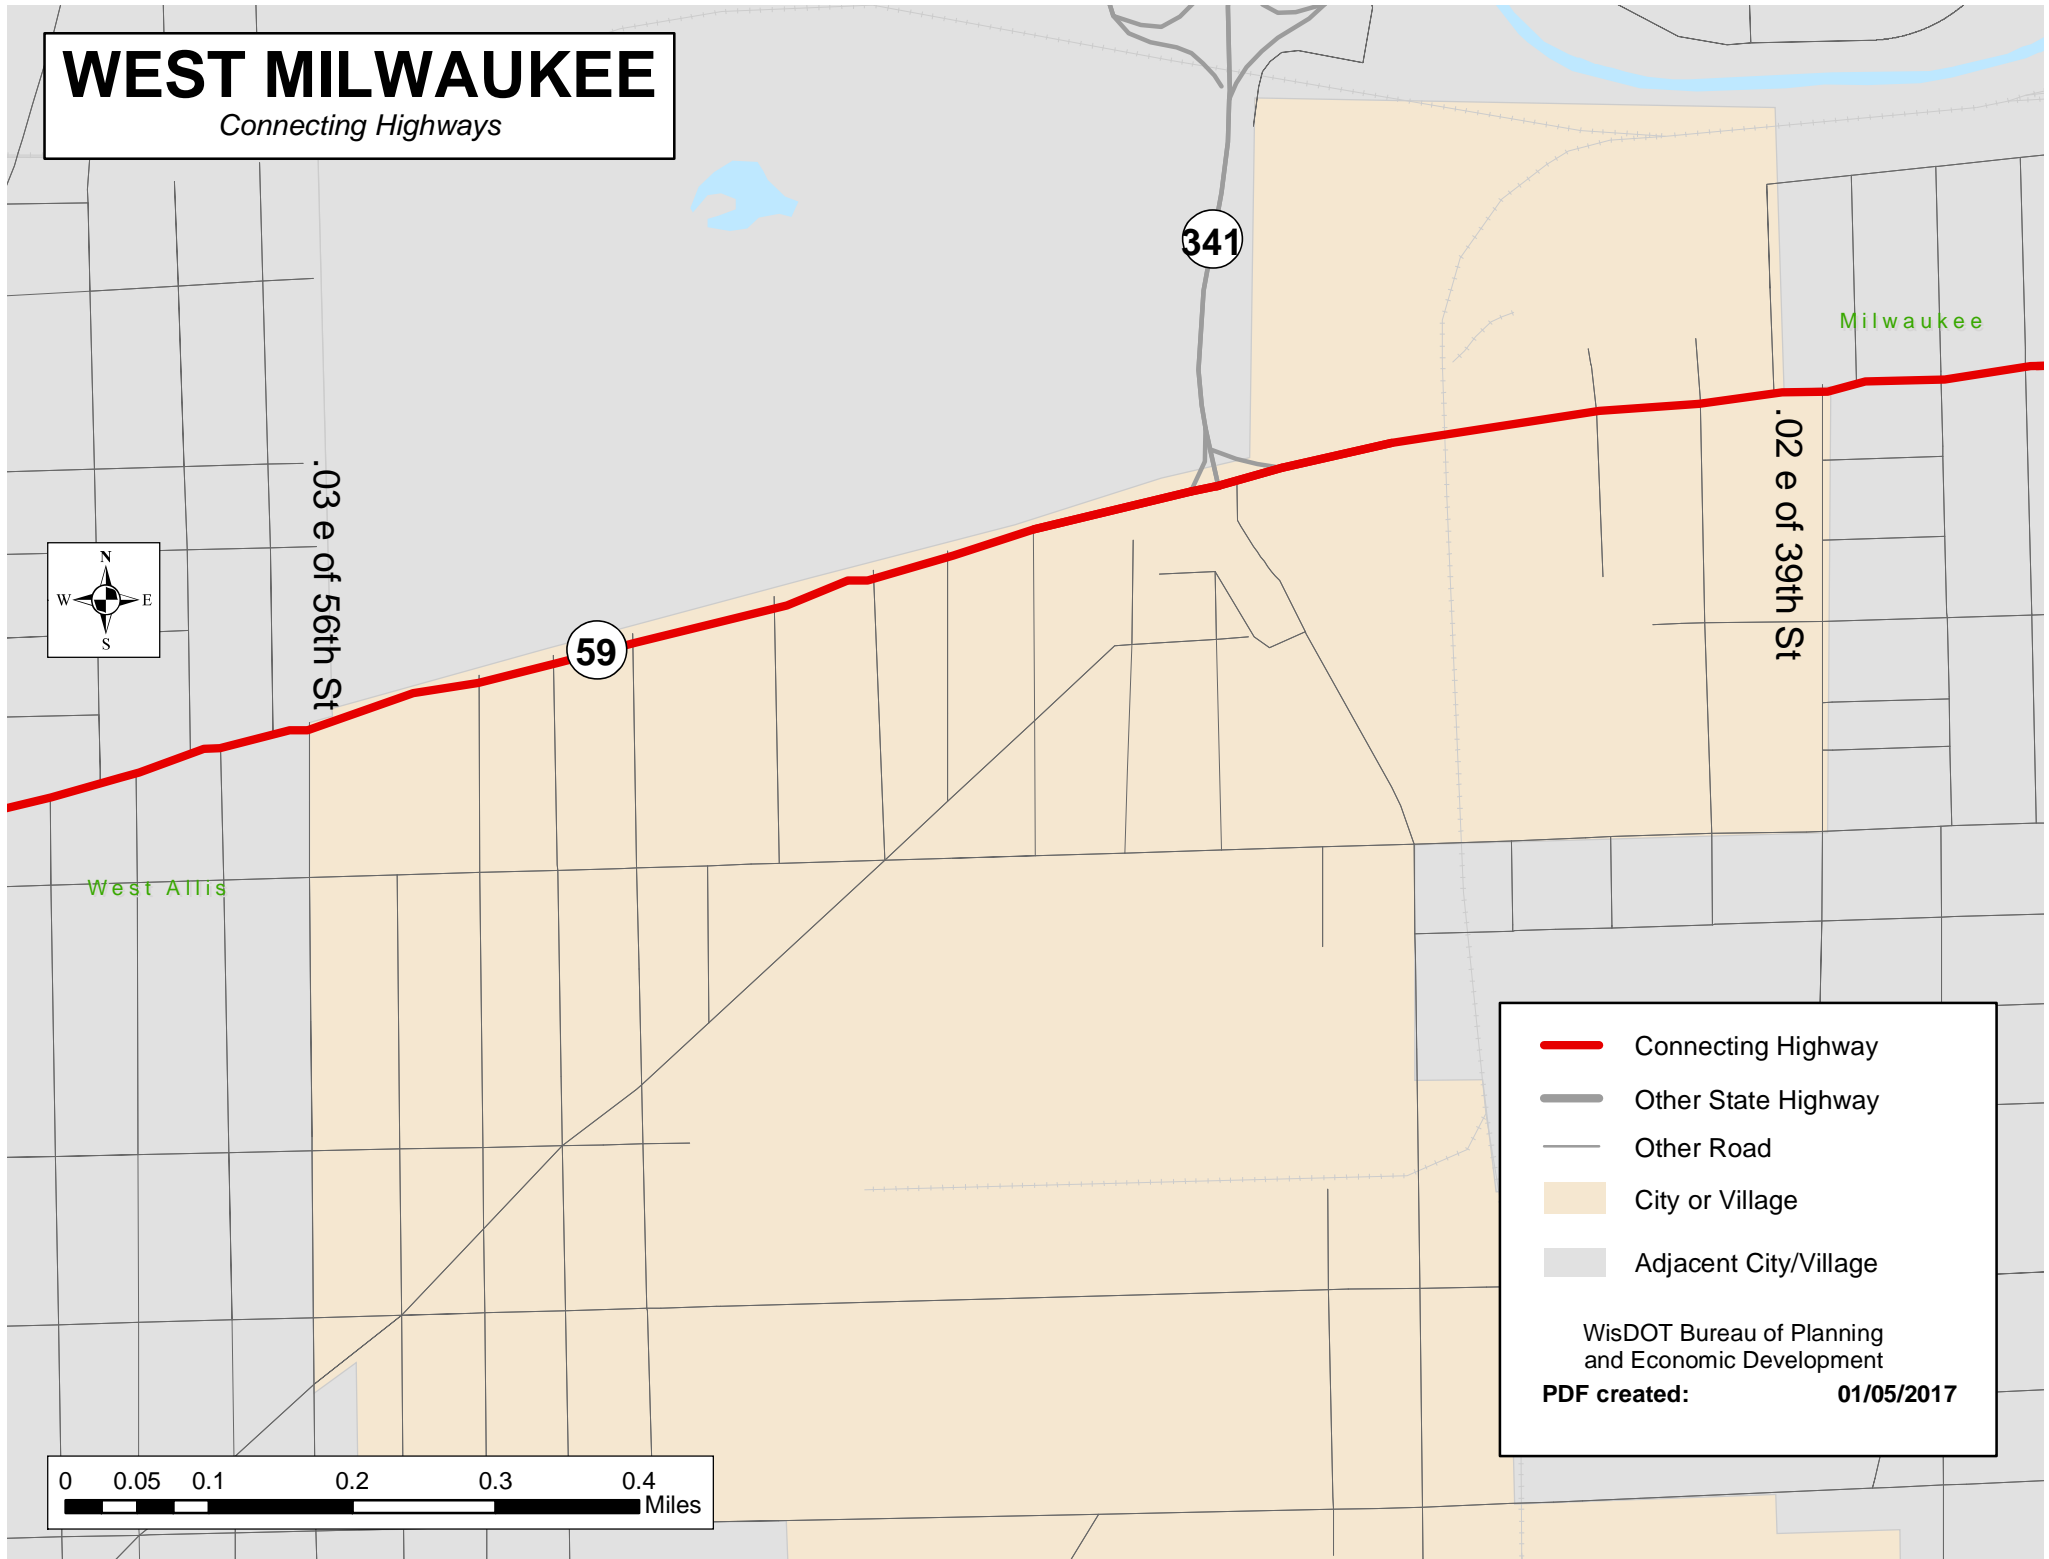

WEST MILWAUKEE

Connecting Highways

.03 e of 56th St

59

341

.02 e of 39th St

Milwaukee

West Allis

- Connecting Highway
- Other State Highway
- Other Road
- City or Village
- Adjacent City/Village

WisDOT Bureau of Planning and Economic Development
PDF created: 01/05/2017