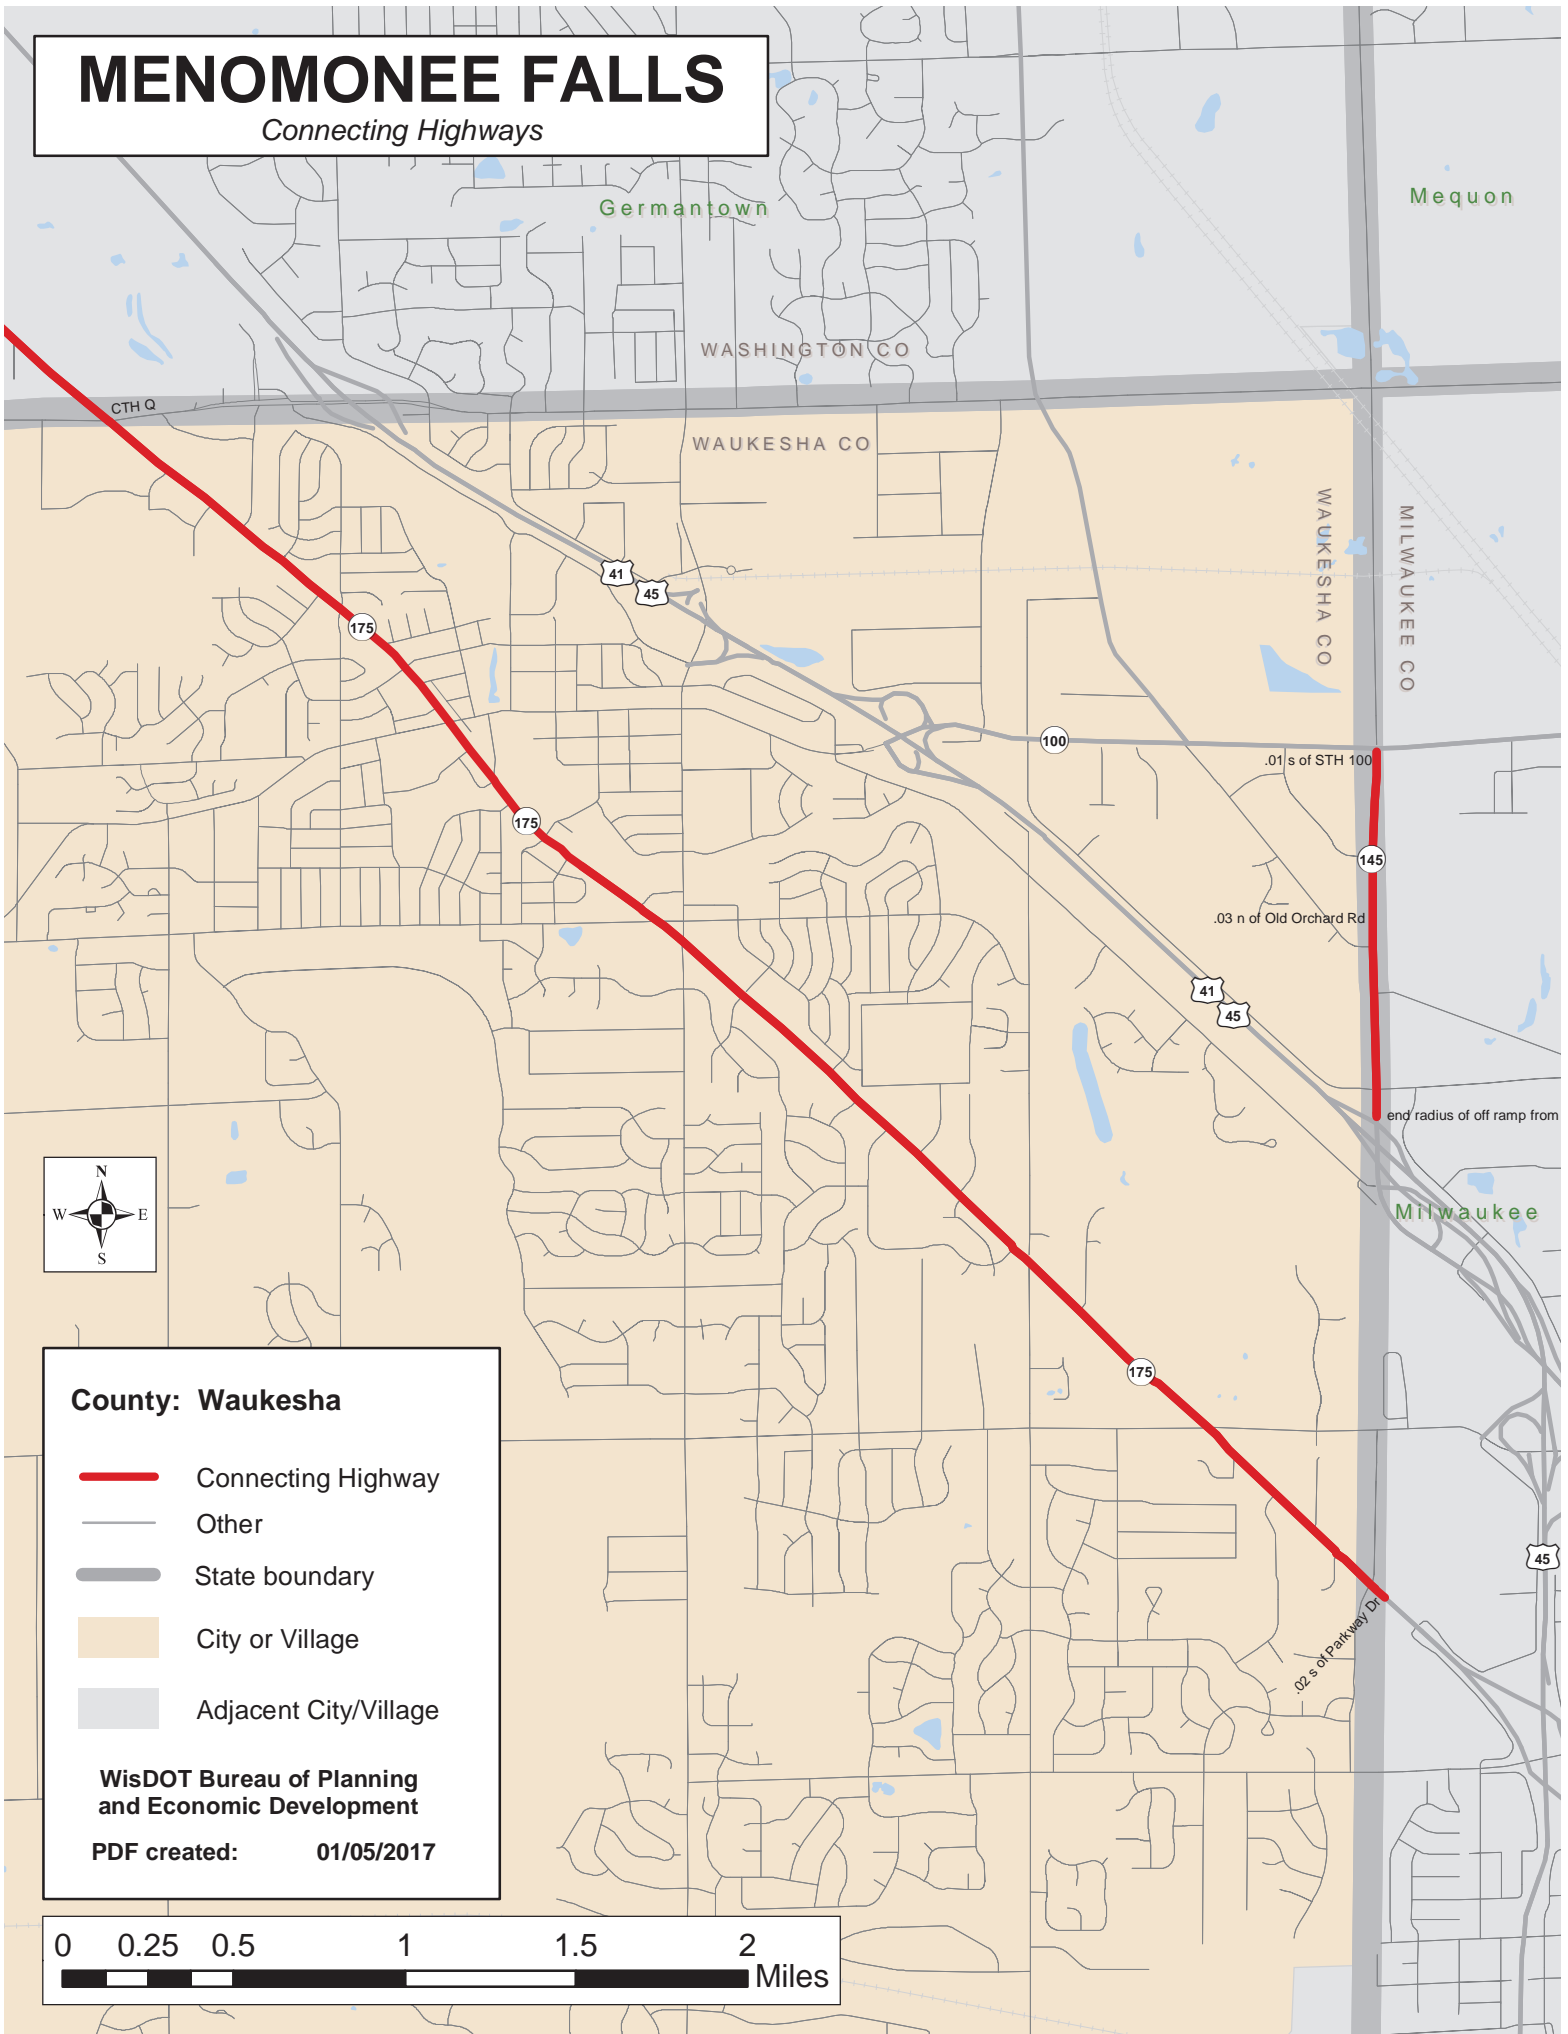

# MENOMONEE FALLS

Connecting Highways

County: Waukesha

- Connecting Highway
- Other
- State boundary
- City or Village
- Adjacent City/Village

WisDOT Bureau of Planning  
and Economic Development

PDF created: 01/05/2017

0 0.25 0.5 1 1.5 2 Miles