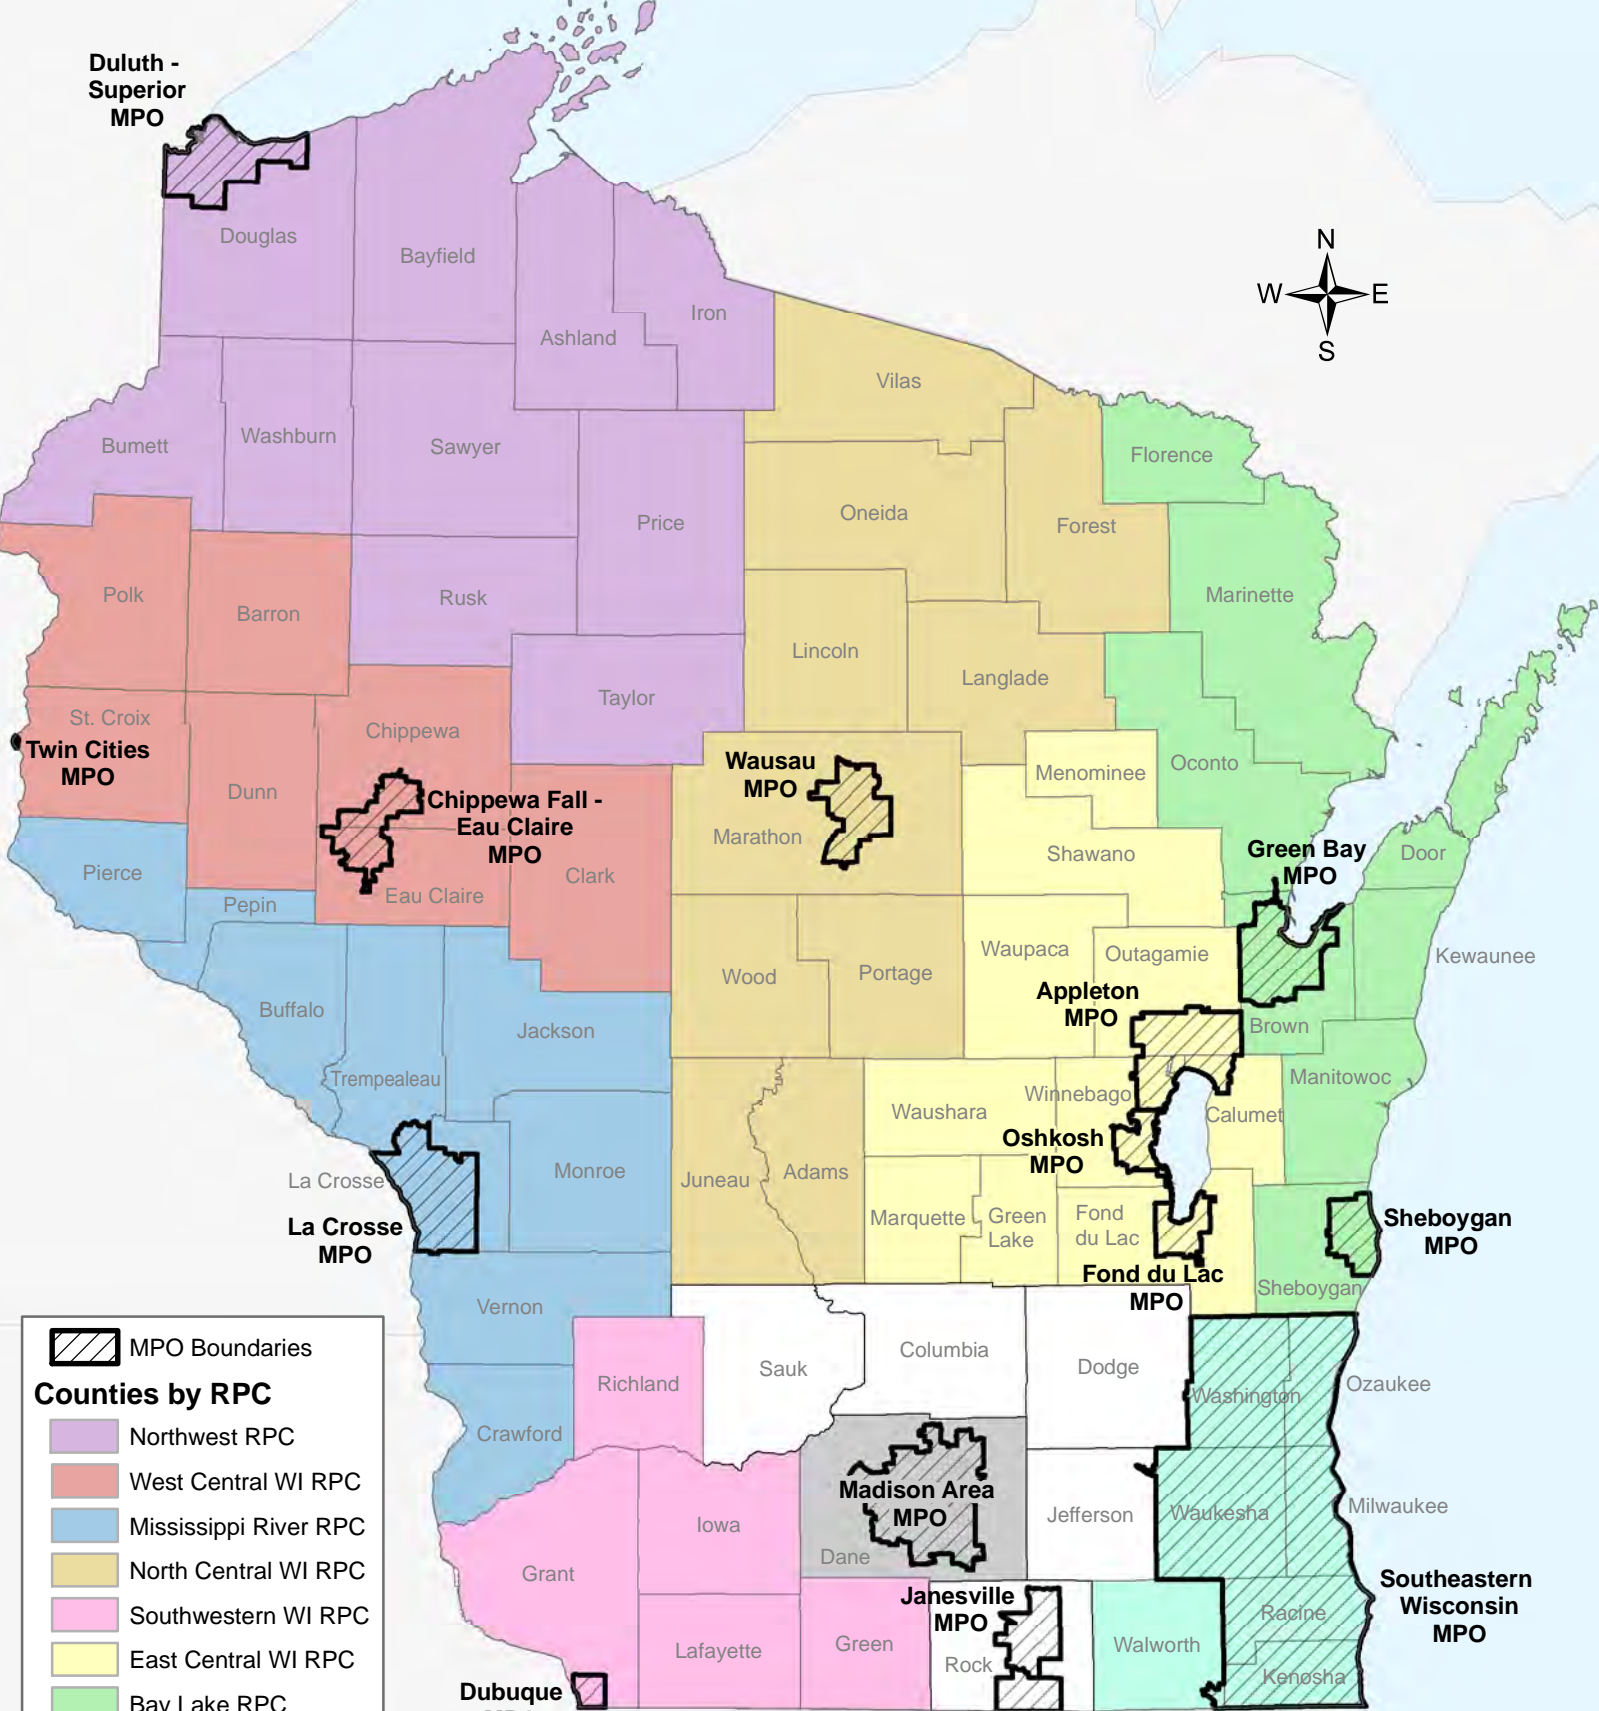

Wisconsin RPCs and MPOs

Legend

MPO Boundaries

Counties by RPC

- Northwest RPC
- West Central WI RPC
- Mississippi River RPC
- North Central WI RPC
- Southwestern WI RPC
- East Central WI RPC
- Bay Lake RPC
- Capital Area RPC
- Southeastern WI RPC
- Unserved Counties