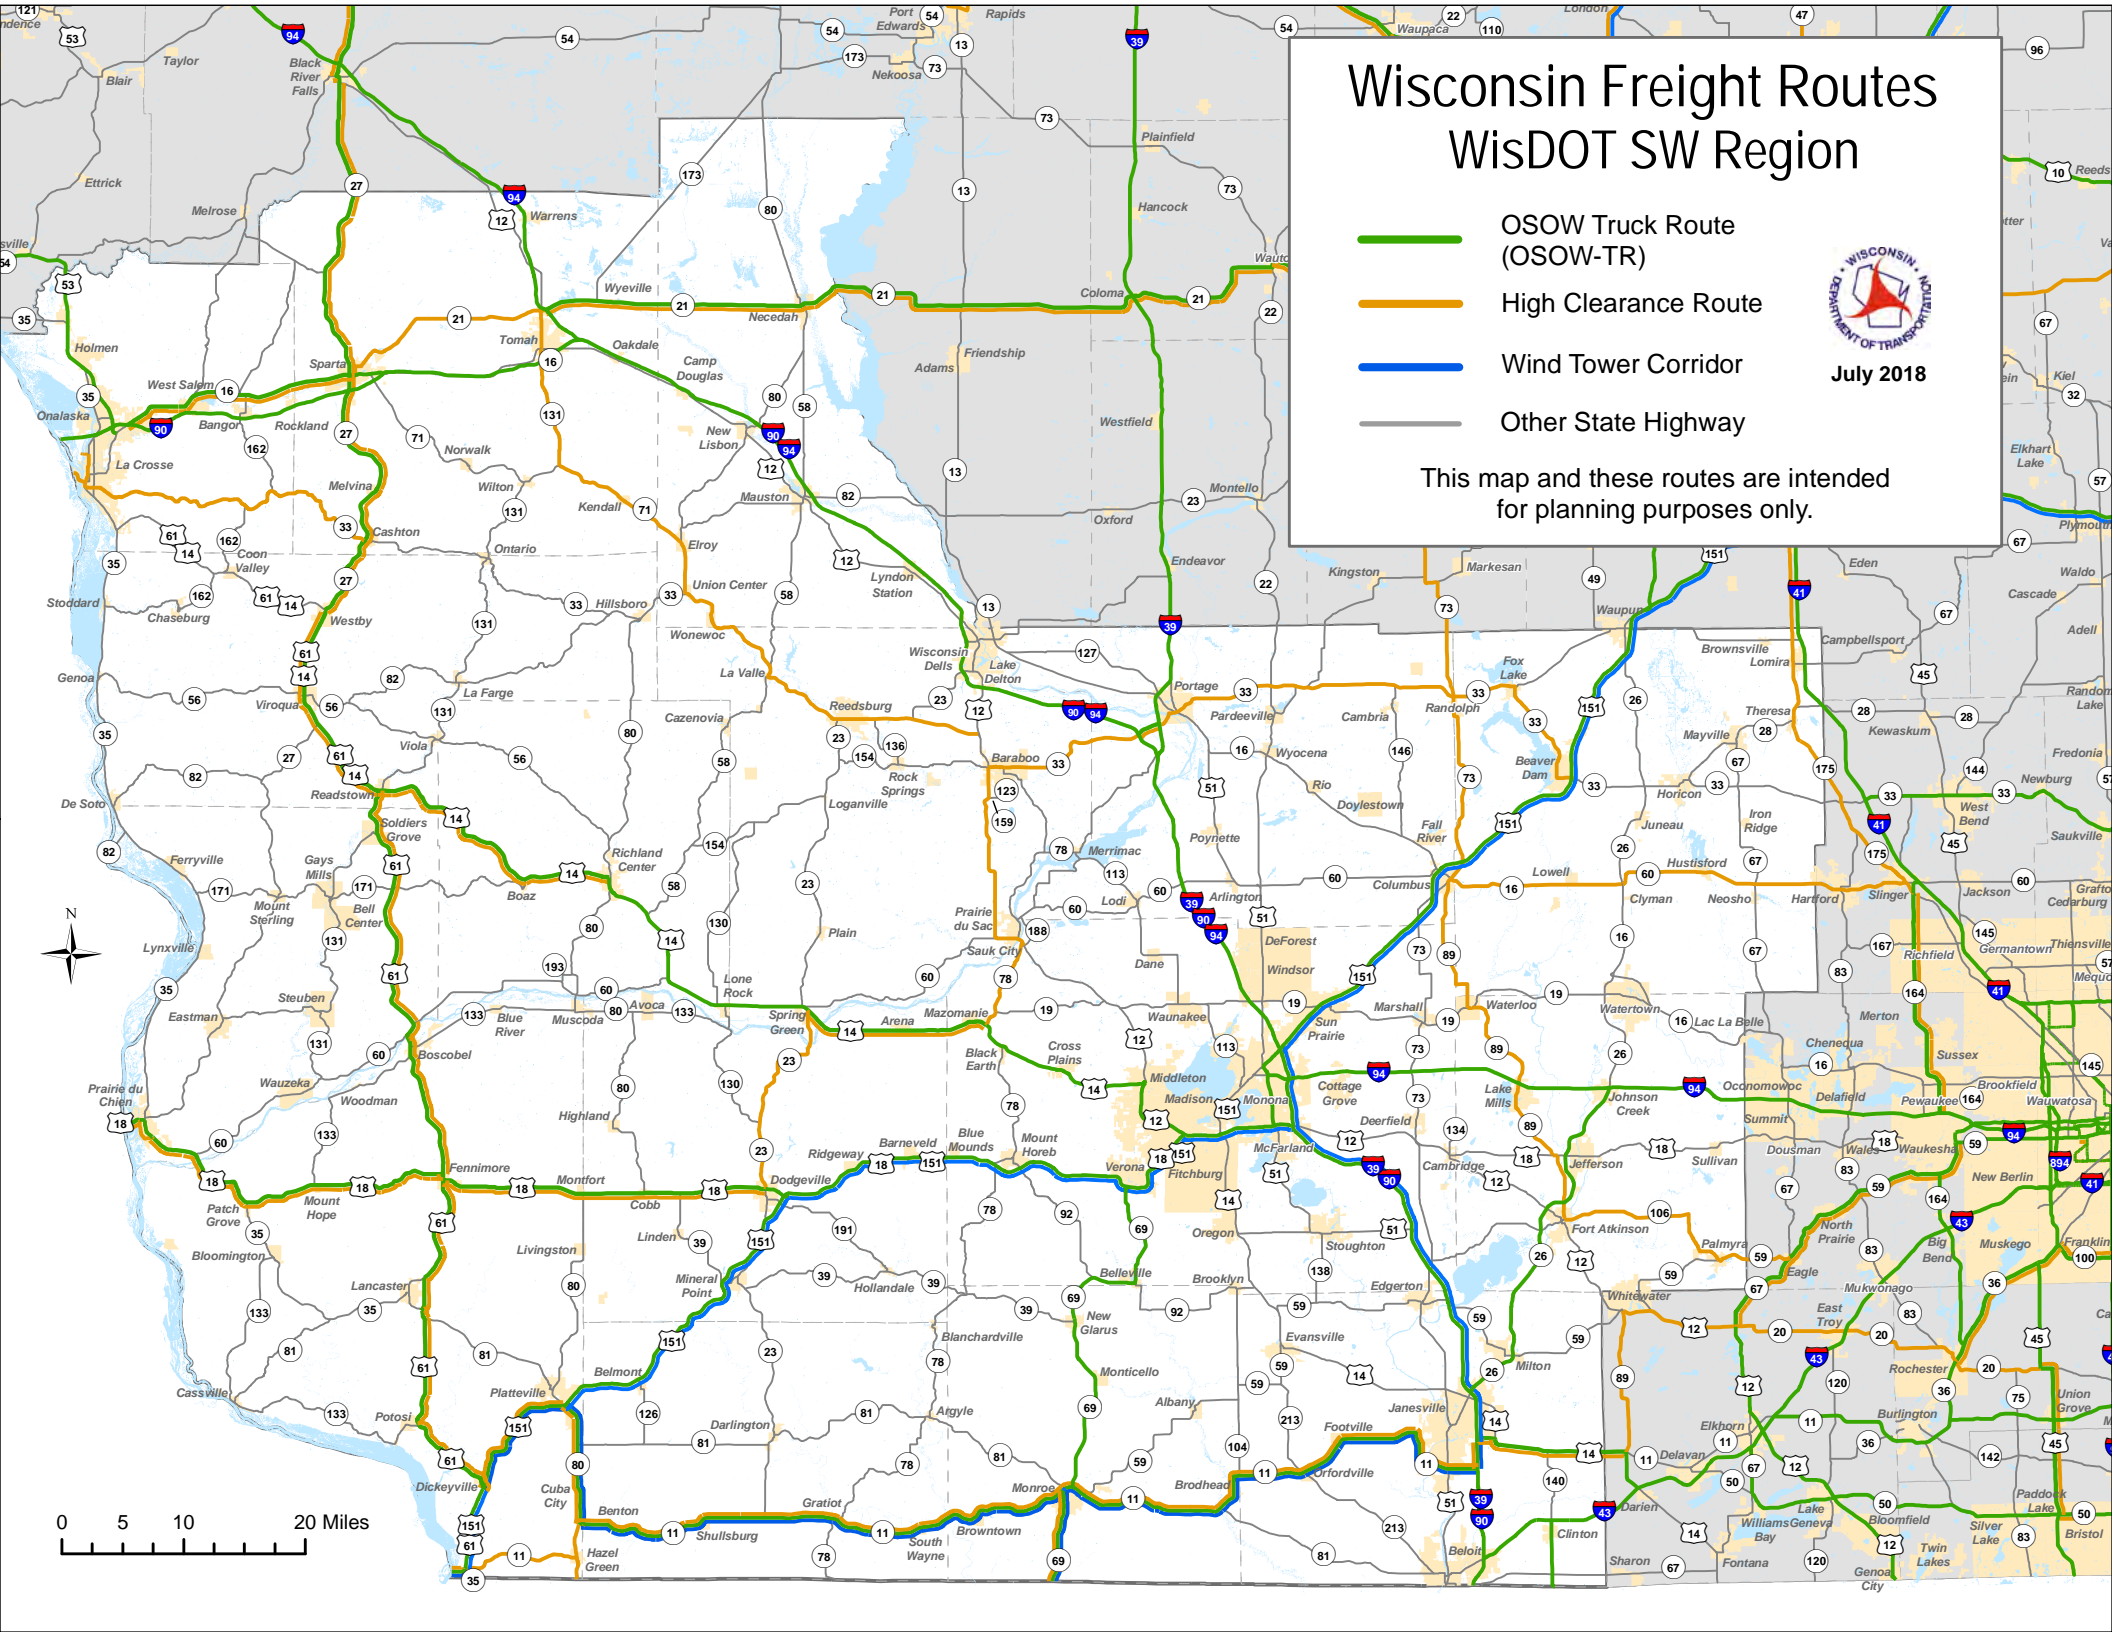

Wisconsin Freight Routes WisDOT SW Region

-  OSOW Truck Route (OSOW-TR)
-  High Clearance Route
-  Wind Tower Corridor
-  Other State Highway

July 2018

This map and these routes are intended for planning purposes only.

0 5 10 20 Miles