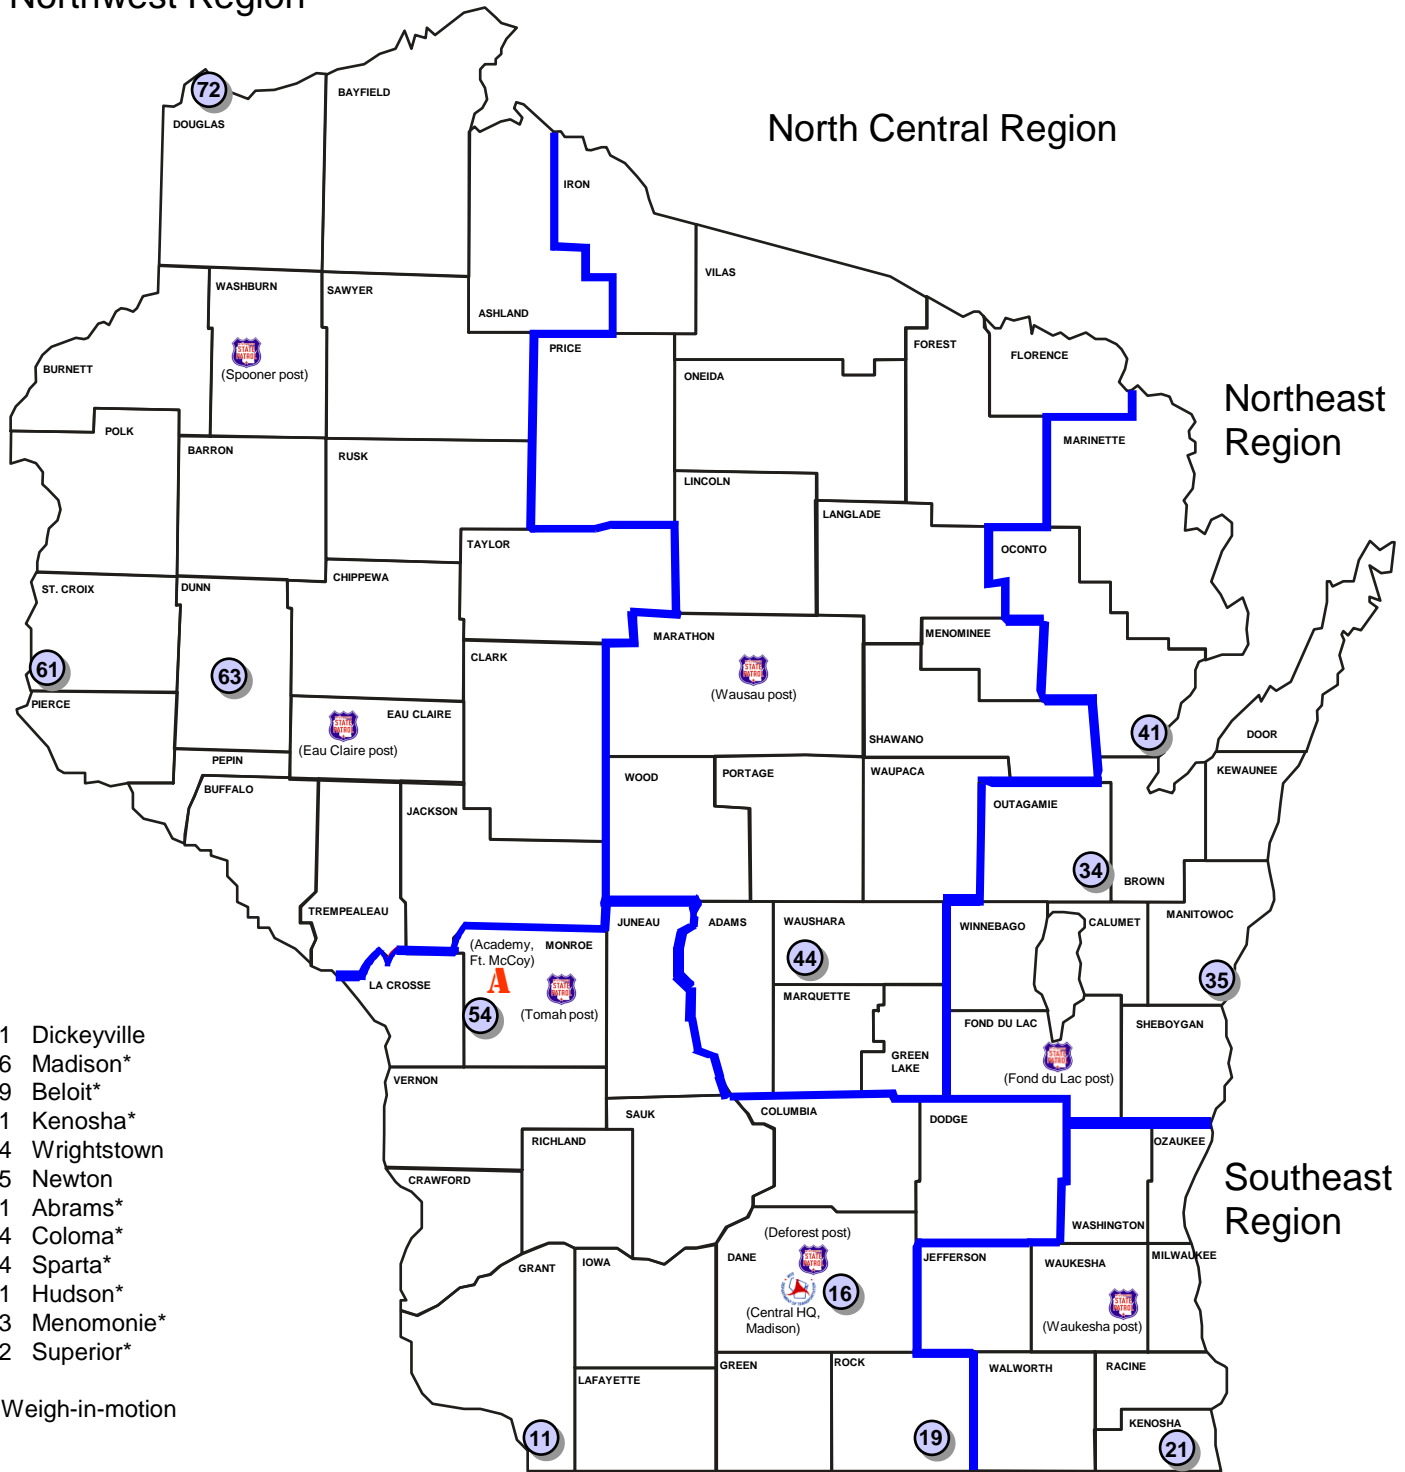

Wisconsin State Patrol Safety and Weight Enforcement Facilities

Northwest Region

North Central Region

Northeast Region

Southeast Region

Southwest Region

- 11 Dickeyville
- 16 Madison*
- 19 Beloit*
- 21 Kenosha*
- 34 Wrightstown
- 35 Newton
- 41 Abrams*
- 44 Coloma*
- 54 Sparta*
- 61 Hudson*
- 63 Menomonie*
- 72 Superior*

* Weigh-in-motion